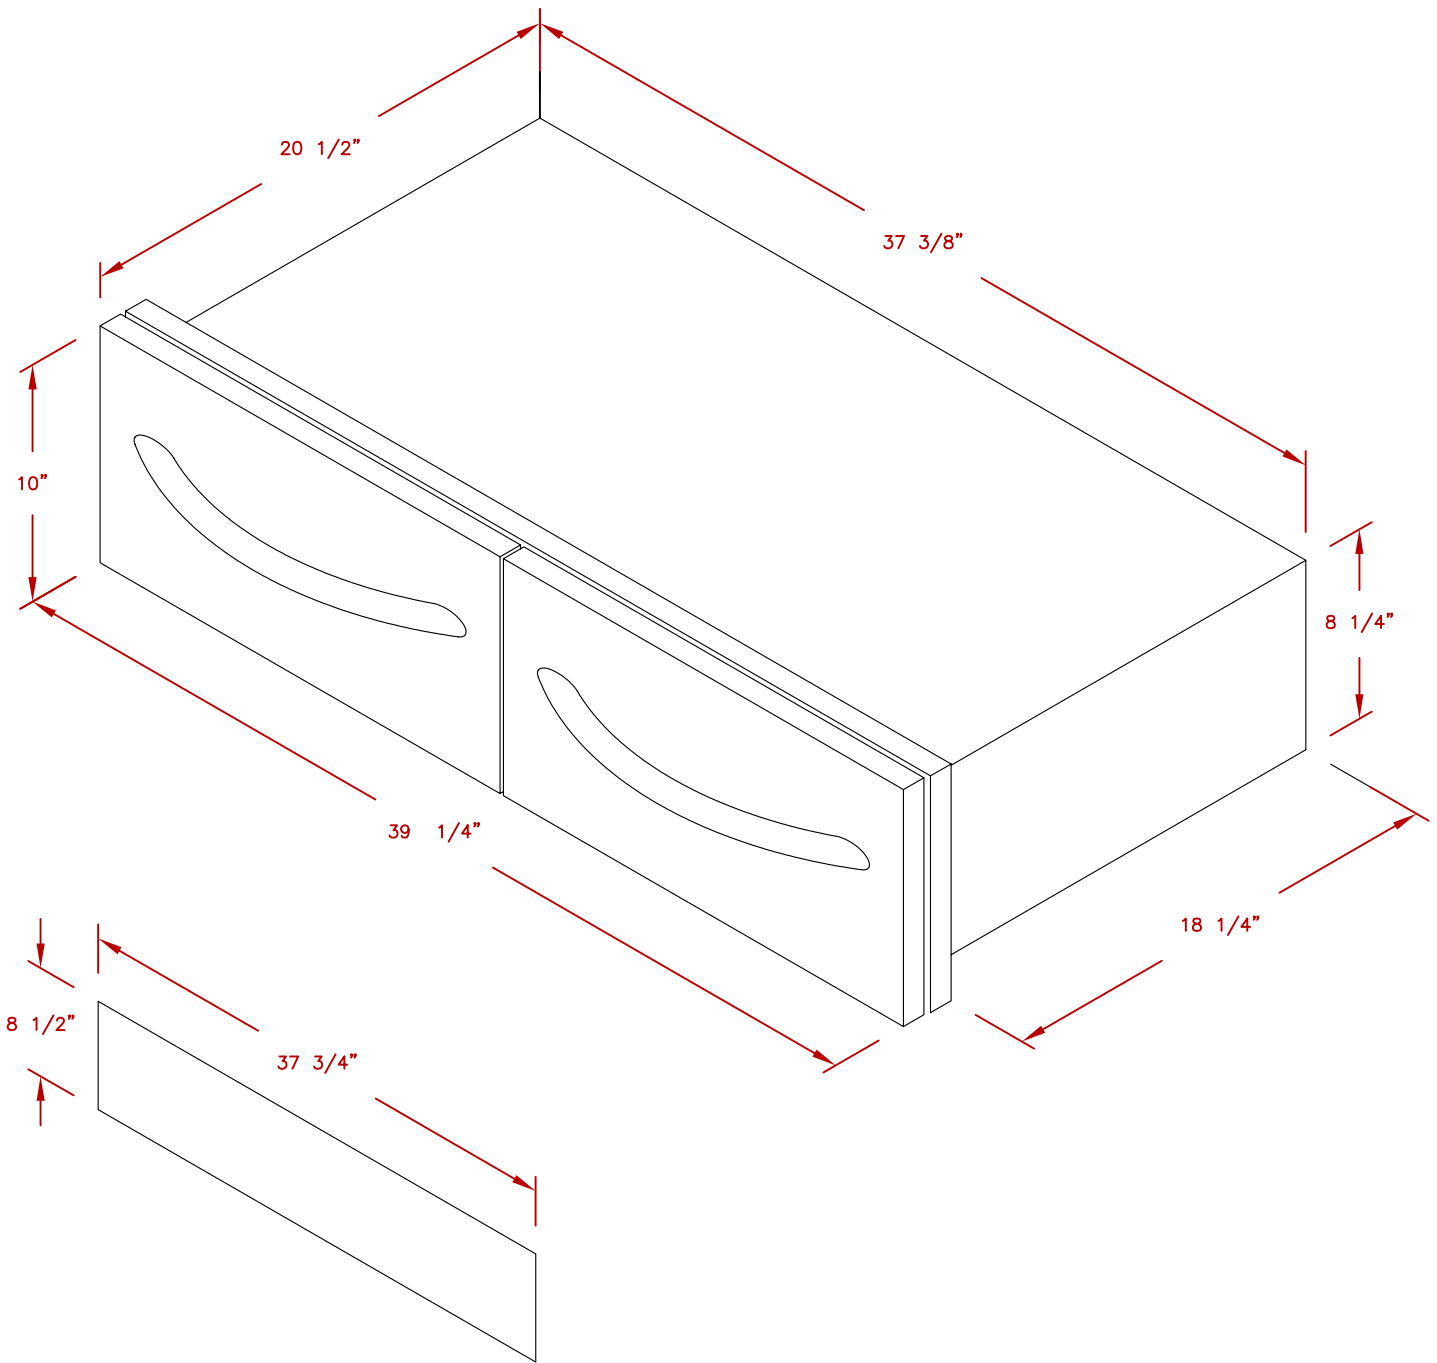

LINE	BBQ LINE
MODEL	2 DRAWER HORIZONTAL
NUM	

CUT OUT DIMENSIONS

TITLE  
2014 BARBECUE LINE  
DOORS & DRAWERS  
2 DRAWER HORIZONTAL

SCALE:

DWG NO.  
BBQ08867

DWG BY  
S. LINARES

REVISED

REV. DESCR.