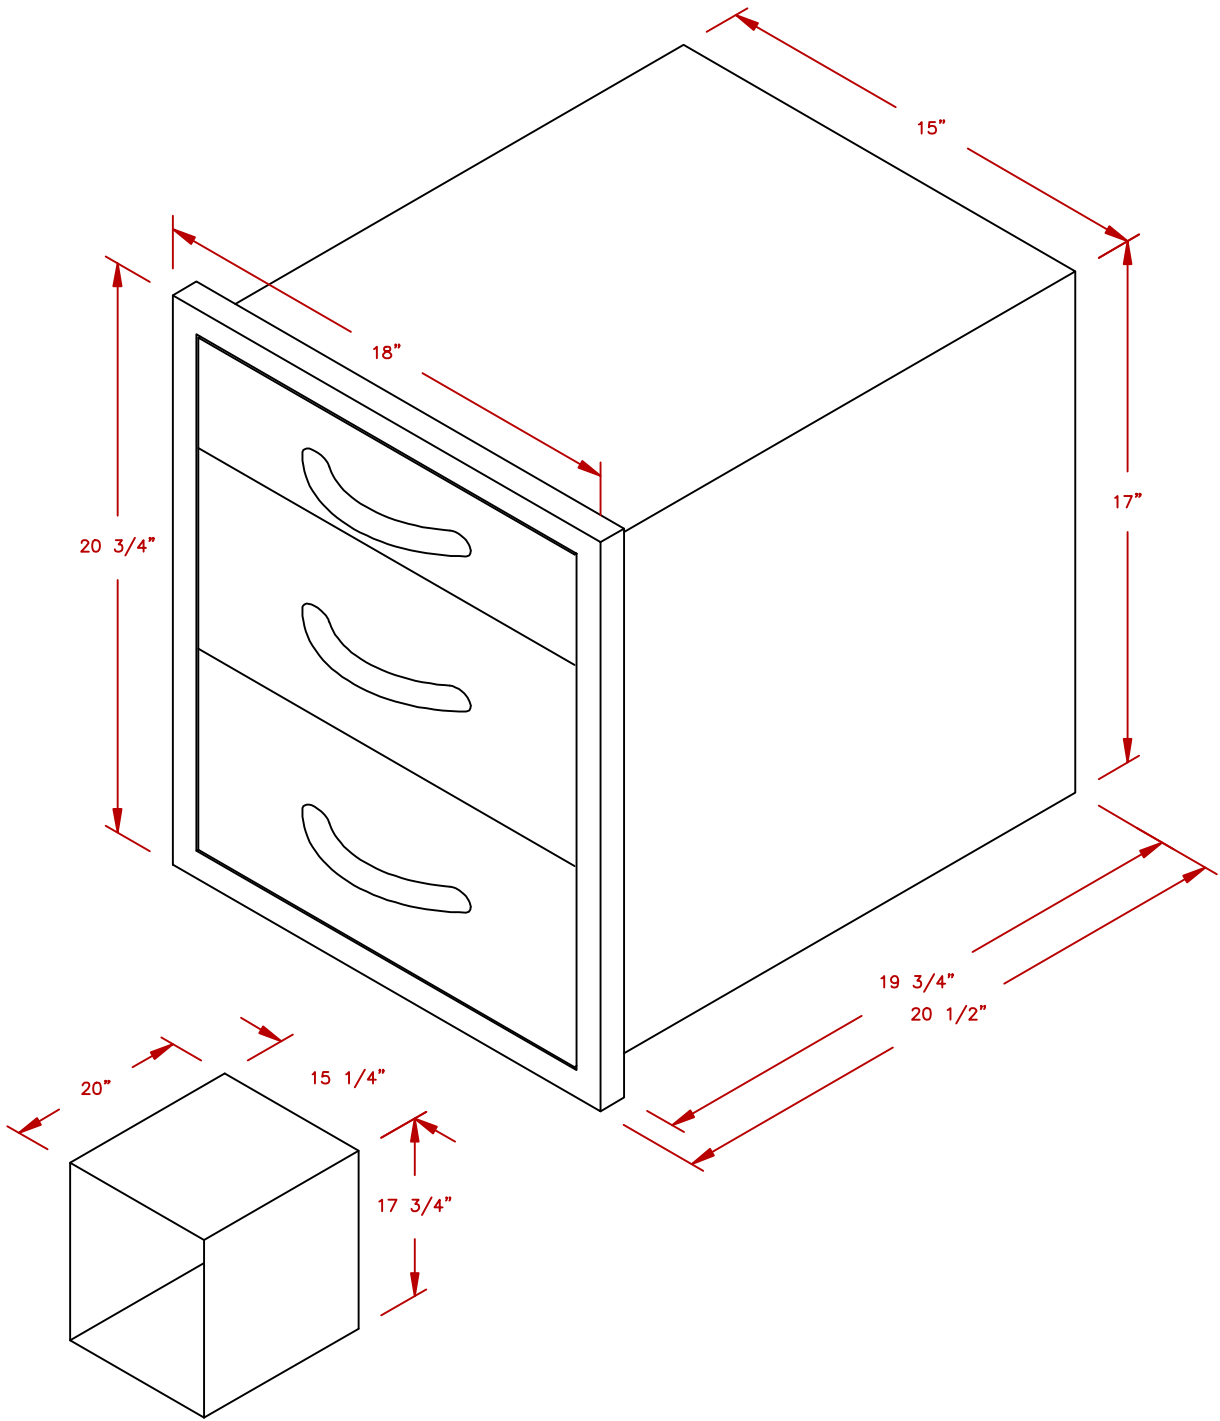

LINE	BBQ LINE
MODEL	3 DRAWER STORAGE WIDE
NUM	

CUT OUT DIMENSIONS

	TITLE 2019 BARBECUE LINE DOORS & DRAWERS 3 DRAWER STORAGE WIDE	
	SCALE:	DWG NO. BBQ08866
REVISED	REV. DESCR.	DATE 11/13/18

NOTE:
DUE TO OUR CONTINUOUS IMPROVEMENT PROGRAM, ALL MODELS
AND SPECIFICATIONS ARE SUBJECT TO CHANGE WITHOUT NOTICE.