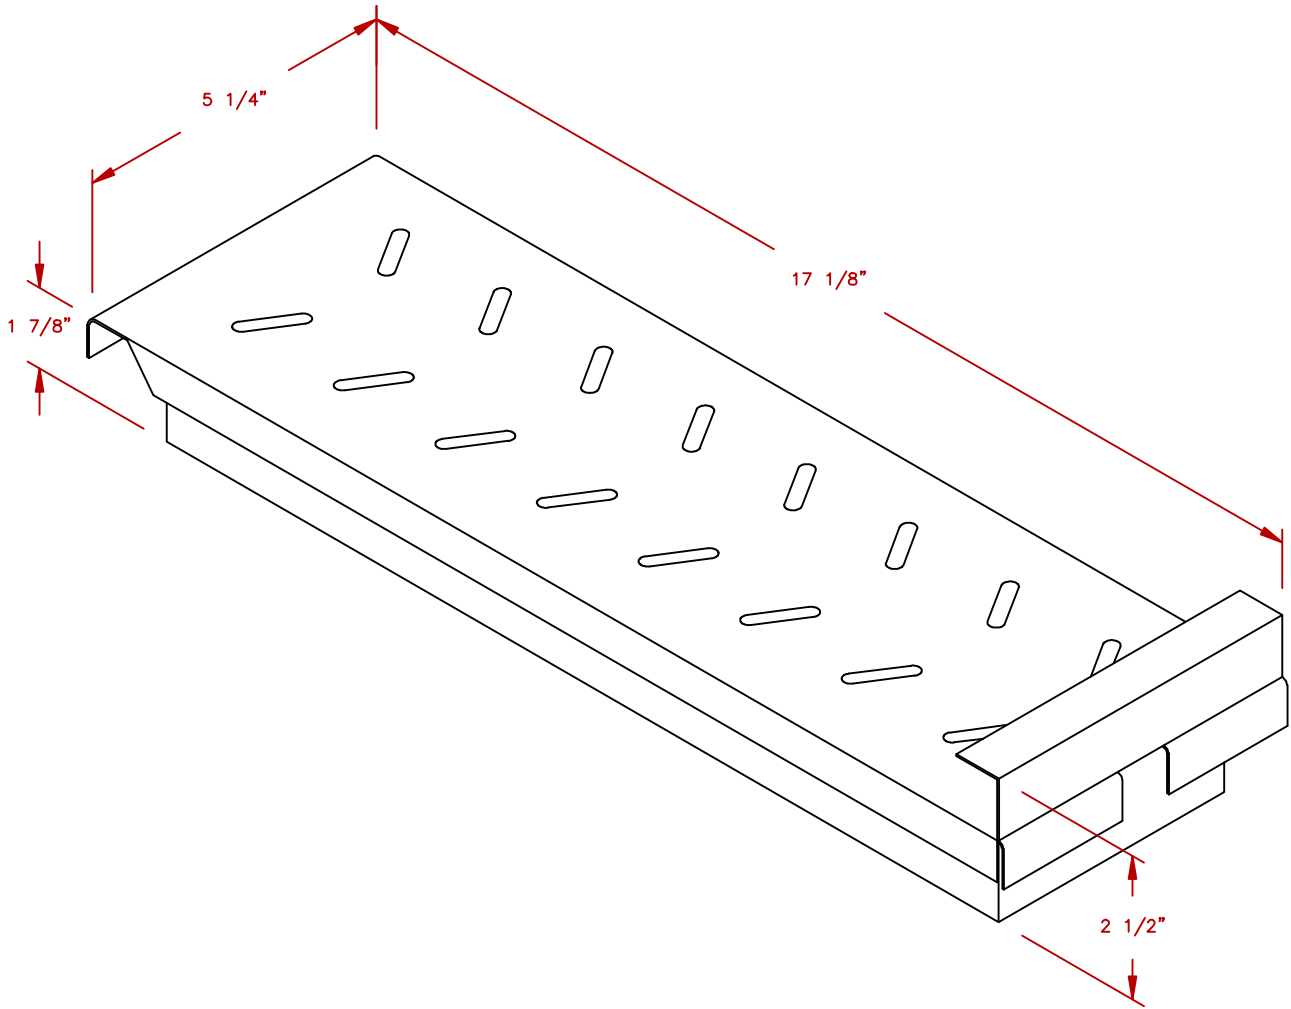

LINE	BBQ LINE
MODEL	SMOKE TRAY
NUM	

TITLE 2019 BARBECUE LINE
GRILL ACCESORIES
SMOKE TRAK

SCALE:
REVISED

DWG NO. BBQ08854P
REV. DESCR.

DWG BY J.ORNELAS
DATE 11/12/18

NOTE:
DUE TO OUR CONTINUOUS IMPROVEMENT PROGRAM, ALL MODELS
AND SPECIFICATIONS ARE SUBJECT TO CHANGE WITHOUT NOTICE.