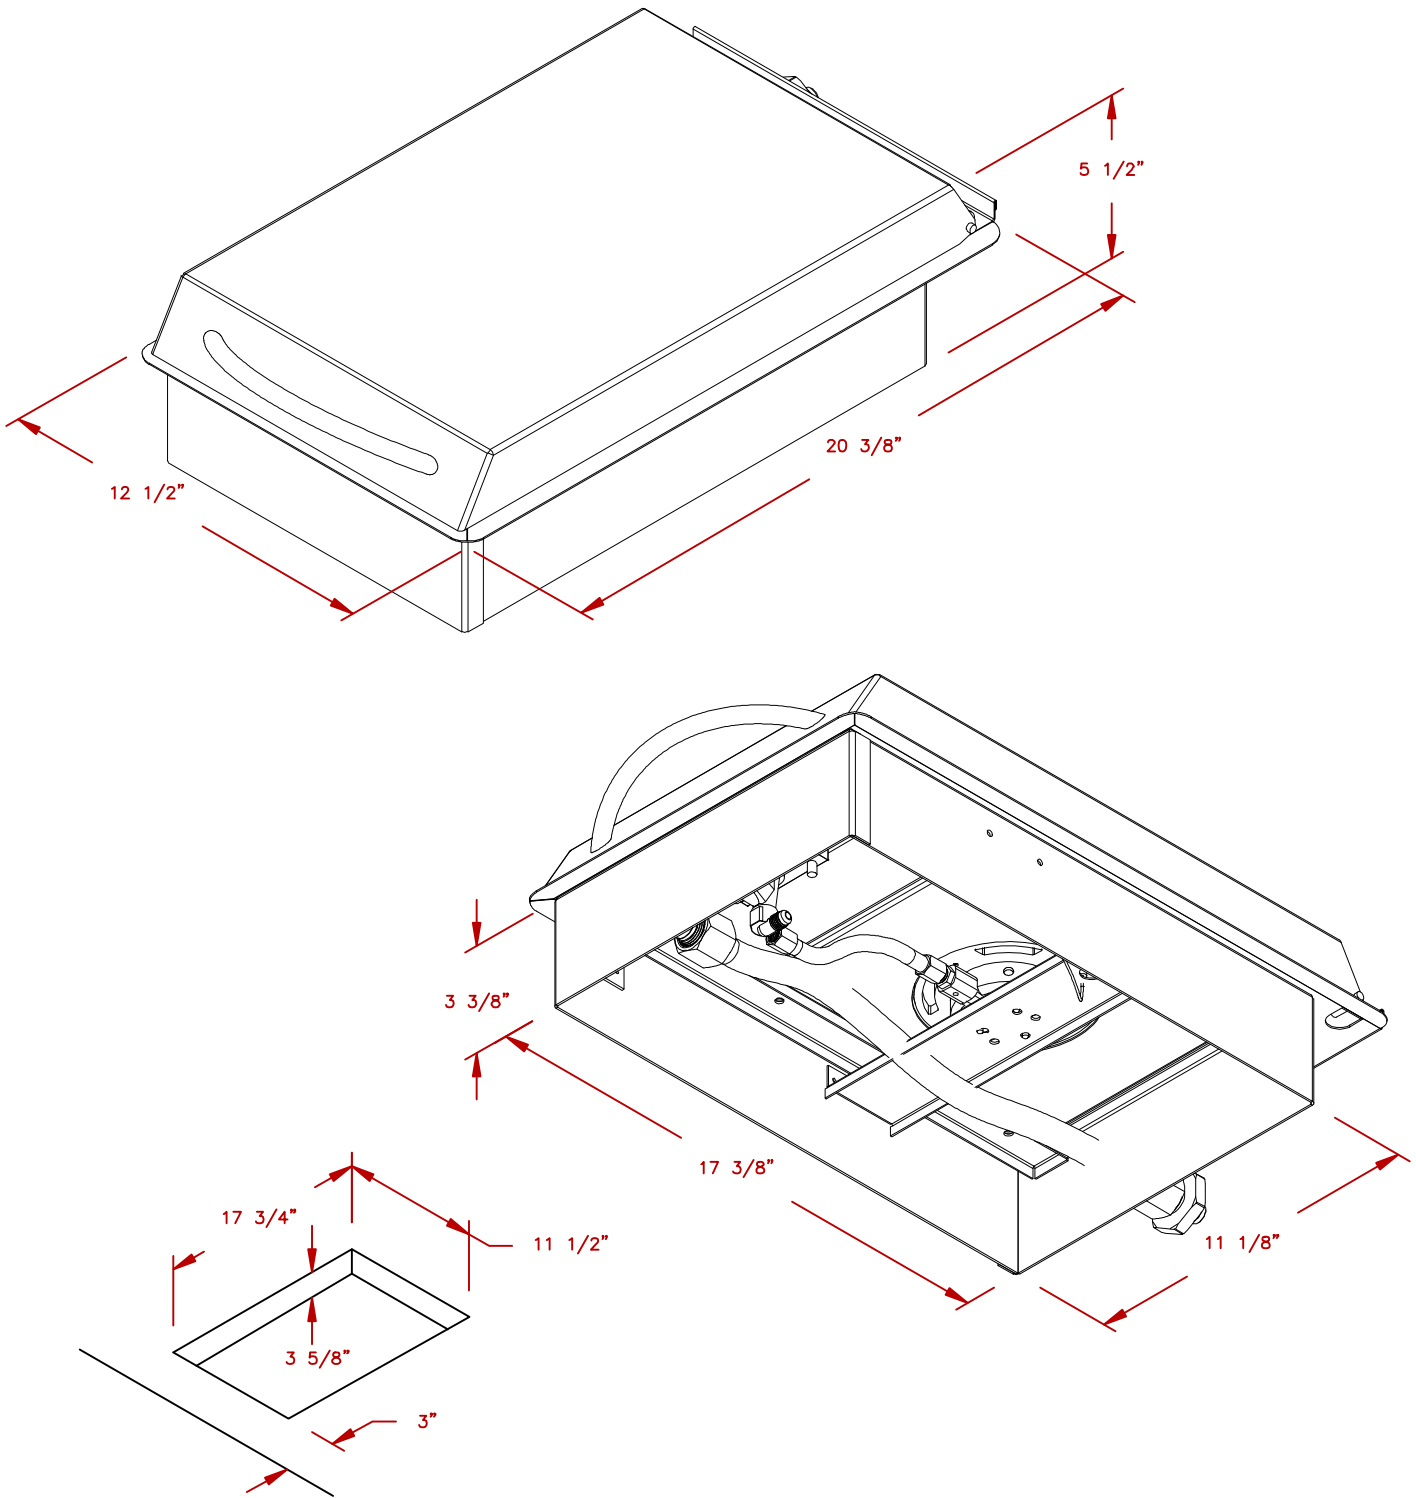

LINE	BBQ LINE
MODEL	STAD. SINGLE FLAT
NUM	

CUT OUT DIMENSIONS

	TITLE		2019 BARBECUE LINE SIDE BURNERS STAD. SINGLE FLAT
	SCALE:	DWG NO.	DWG BY
REVISED	BBQ08852P	J.ORNELAS	DATE
	REV. DESCR.		11/13/18

NOTE:
DUE TO OUR CONTINUOUS IMPROVEMENT PROGRAM, ALL MODELS
AND SPECIFICATIONS ARE SUBJECT TO CHANGE WITHOUT NOTICE.