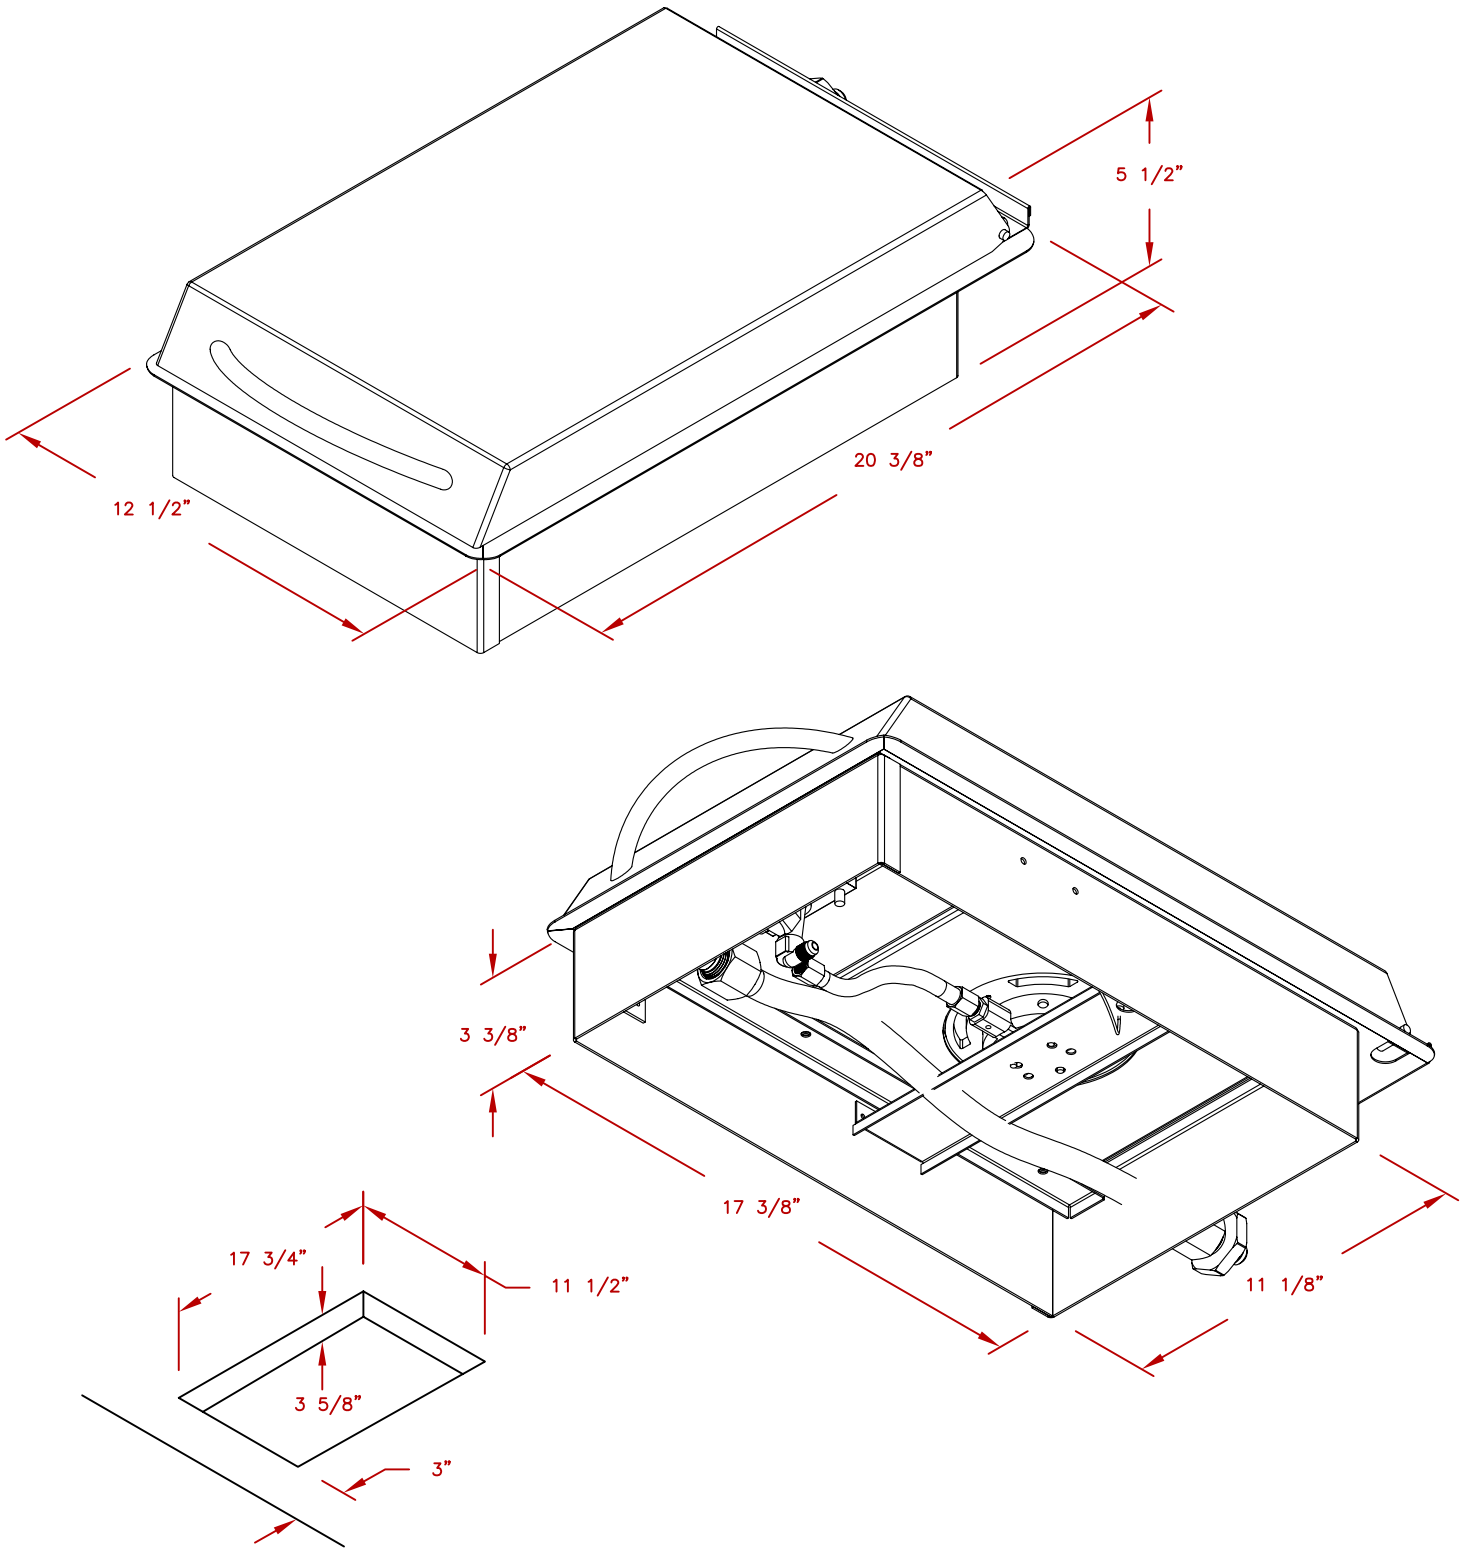

LINE	BBQ LINE
MODEL	STAD. SINGLE FLAT
NUM	

CUT OUT DIMENSIONS

	TITLE 2017 BARBECUE LINE SIDE BURNERS STAD. SINGLE FLAT	
	SCALE:	DWG NO. BBQ08852P
REVISED	REV. DESCR.	DATE 12/14/16

NOTE:
DUE TO OUR CONTINUOUS IMPROVEMENT PROGRAM, ALL MODELS
AND SPECIFICATIONS ARE SUBJECT TO CHANGE WITHOUT NOTICE.