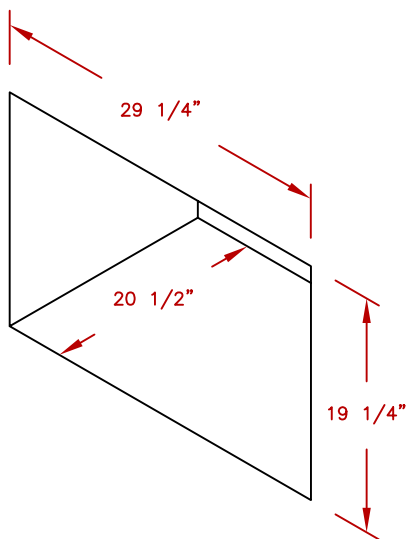

LINE	BBQ LINE
MODEL	30 DOOR & DRAWER COMBO
NUM	

CUT OUT DIMENSIONS

TITLE
2014 BARBECUE LINE
DOORS & DRAWERS
30 DOOR & DRAWER COMBO

SCALE:
REVISED

DWG NO.
BBQ08840P-30
REV. DESCR.

DWG BY
S. LINARES
DATE
01/01/14