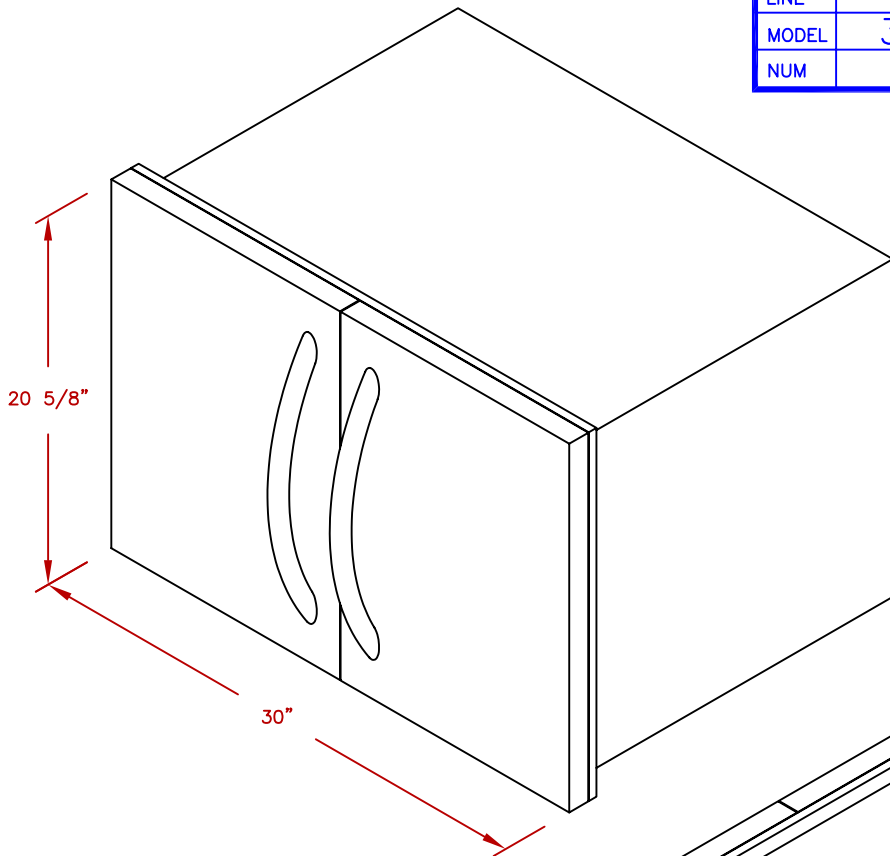

LINE	BBQ LINE
MODEL	30 DOOR & DRAWER COMBO
NUM	

CUT OUT DIMENSIONS

TITLE
2014 BARBECUE LINE
DOORS & DRAWERS
30 DOOR & DRAWER COMBO

SCALE:
REVISED

DWG NO.
BBQ08840P-30
REV. DESCR.

DWG BY
S. LINARES
DATE
01/01/14