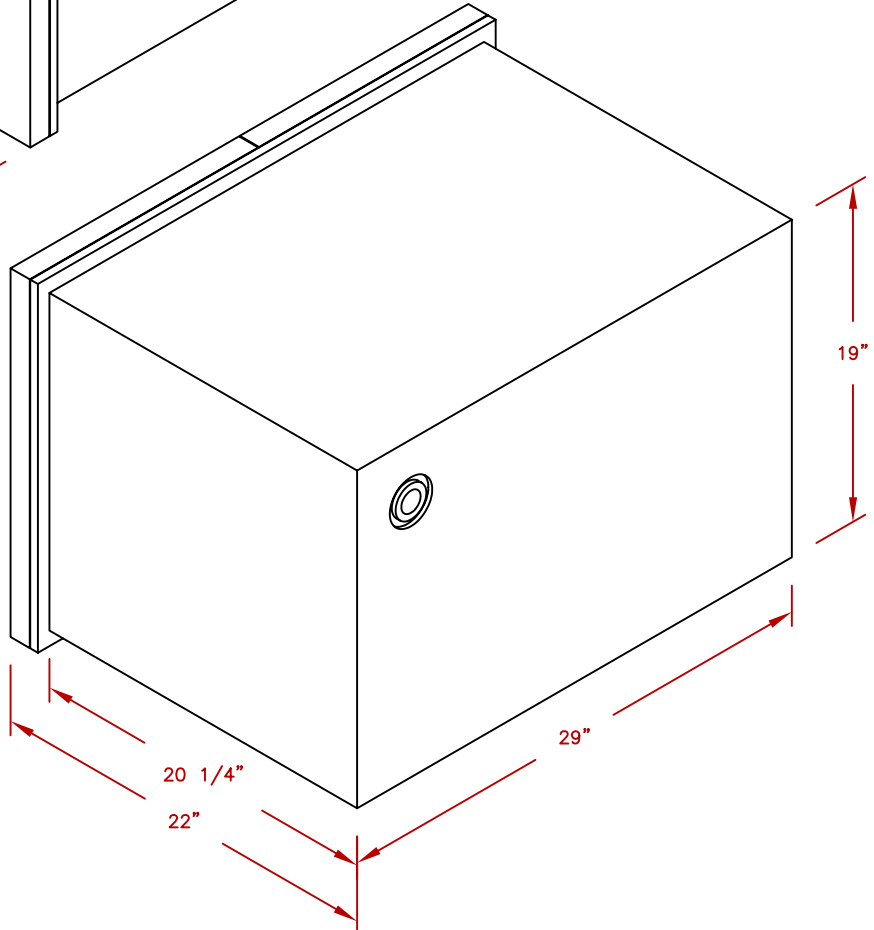

LINE	BBQ LINE
MODEL	30 DOOR & DRAWER COMBO
NUM	

CUT OUT DIMENSIONS

TITLE
2014 BARBECUE LINE
DOORS & DRAWERS
30 DOOR & DRAWER COMBO

SCALE:
REVISED

DWG NO.
BBQ08840P-30
REV. DESCR.

DWG BY
S. LINARES
DATE
01/01/14