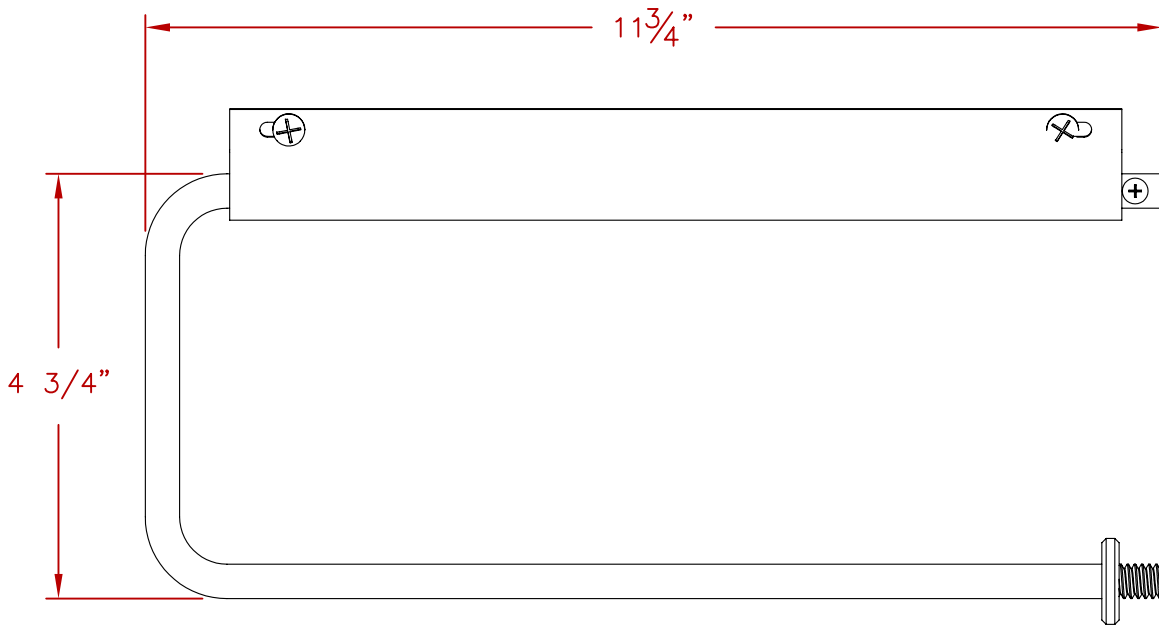

LINE	BBQ LINE
MODEL	TOWEL HOLDER RACK
NUM	

ISOMETRIC VIEW

TITLE
2017 BARBECUE LINE
DOORS & DRAWERS
TOWEL HOLDER RACK

SCALE:

DWG NO.
BBQ088000500

DWG BY
G.GARCIA

REVISED

REV. DESCR.