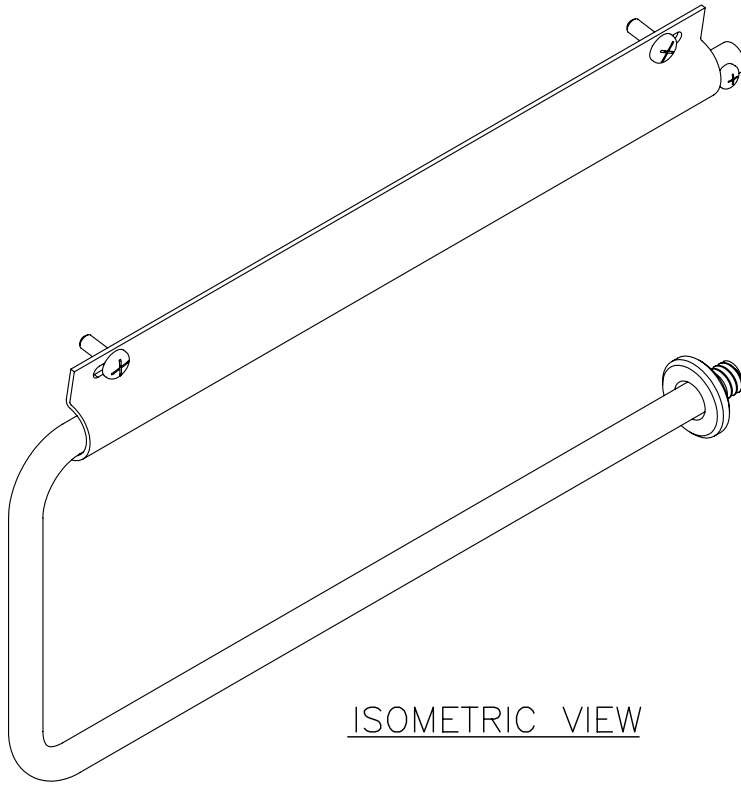

LINE	BBQ LINE
MODEL	TOWEL HOLDER RACK
NUM	

ISOMETRIC VIEW

TITLE
2017 BARBECUE LINE
DOORS & DRAWERS
TOWEL HOLDER RACK

SCALE:

DWG NO.
BBQ088000500

DWG BY
G.GARCIA

REVISED

REV. DESCR.