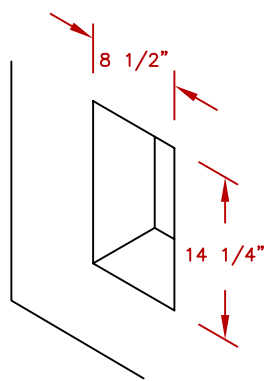

LINE	BBQ LINE
MODEL	PAPER TOWEL STORAGE
NUM	

CUT OUT DIMENSIONS

	TITLE 2017 BARBECUE LINE DOORS & DRAWERS PAPER TOWER STORAGE	
	SCALE:	DWG NO. BBQ07910
REVISED	REV. DESCR.	DATE 12/14/16

NOTE:  
DUE TO OUR CONTINUOUS IMPROVEMENT PROGRAM, ALL MODELS  
AND SPECIFICATIONS ARE SUBJECT TO CHANGE WITHOUT NOTICE.