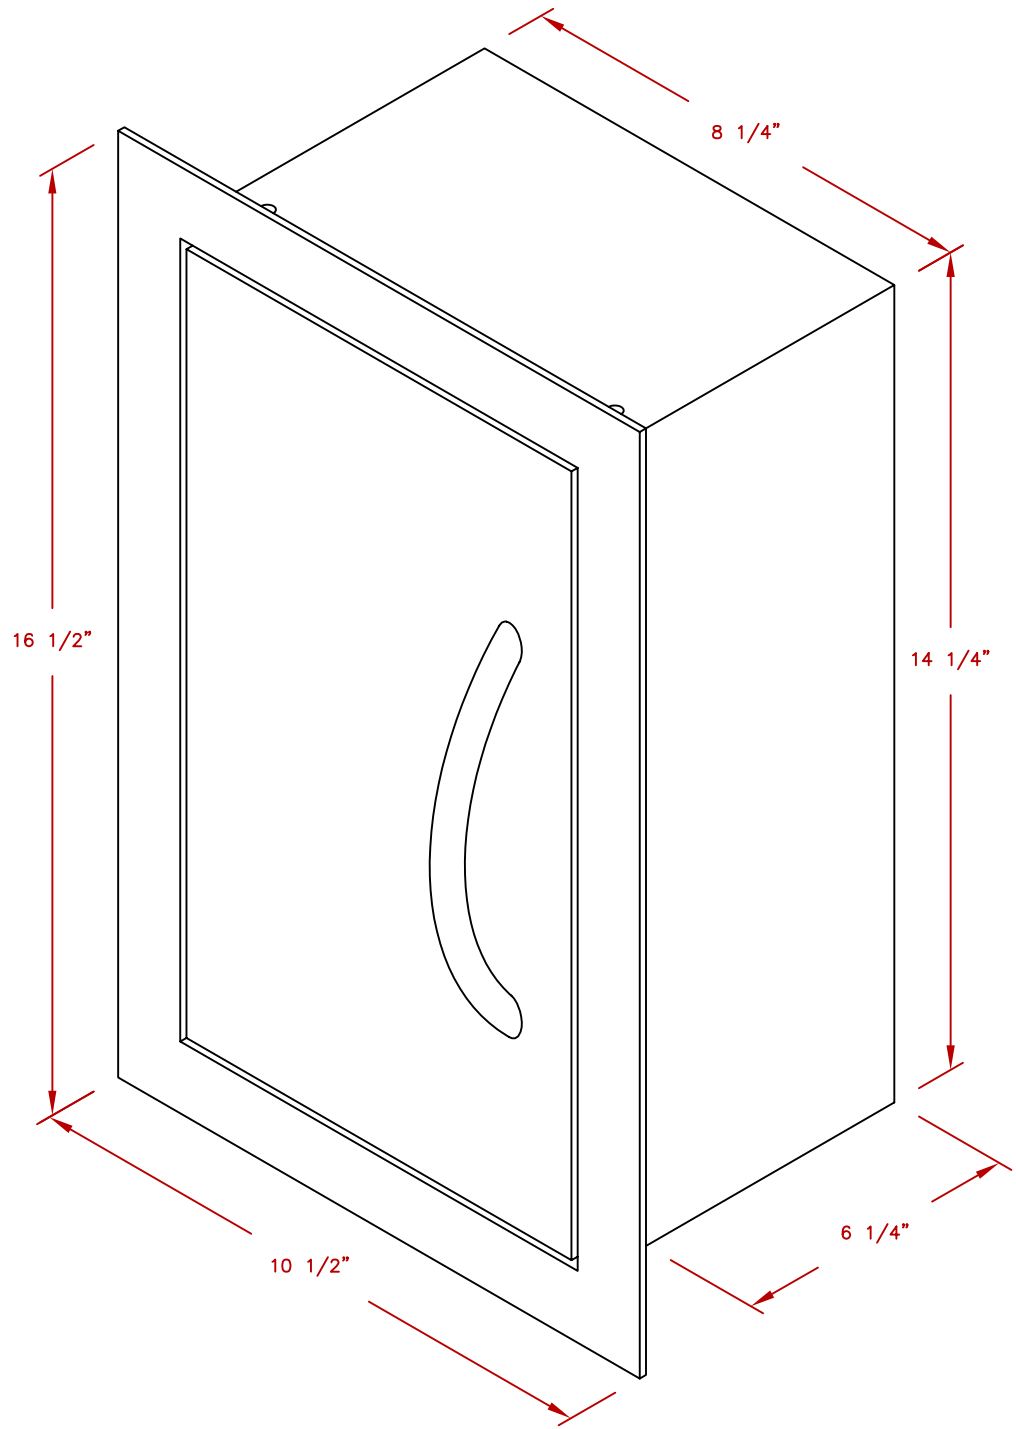

LINE	BBQ LINE
MODEL	PAPER TOWEL STORAGE
NUM	

CUT OUT DIMENSIONS

	TITLE 2017 BARBECUE LINE DOORS & DRAWERS PAPER TOWER STORAGE	
	SCALE:	DWG NO. BBQ07910
REVISED	REV. DESCR.	DATE 12/14/16

NOTE:  
DUE TO OUR CONTINUOUS IMPROVEMENT PROGRAM, ALL MODELS  
AND SPECIFICATIONS ARE SUBJECT TO CHANGE WITHOUT NOTICE.