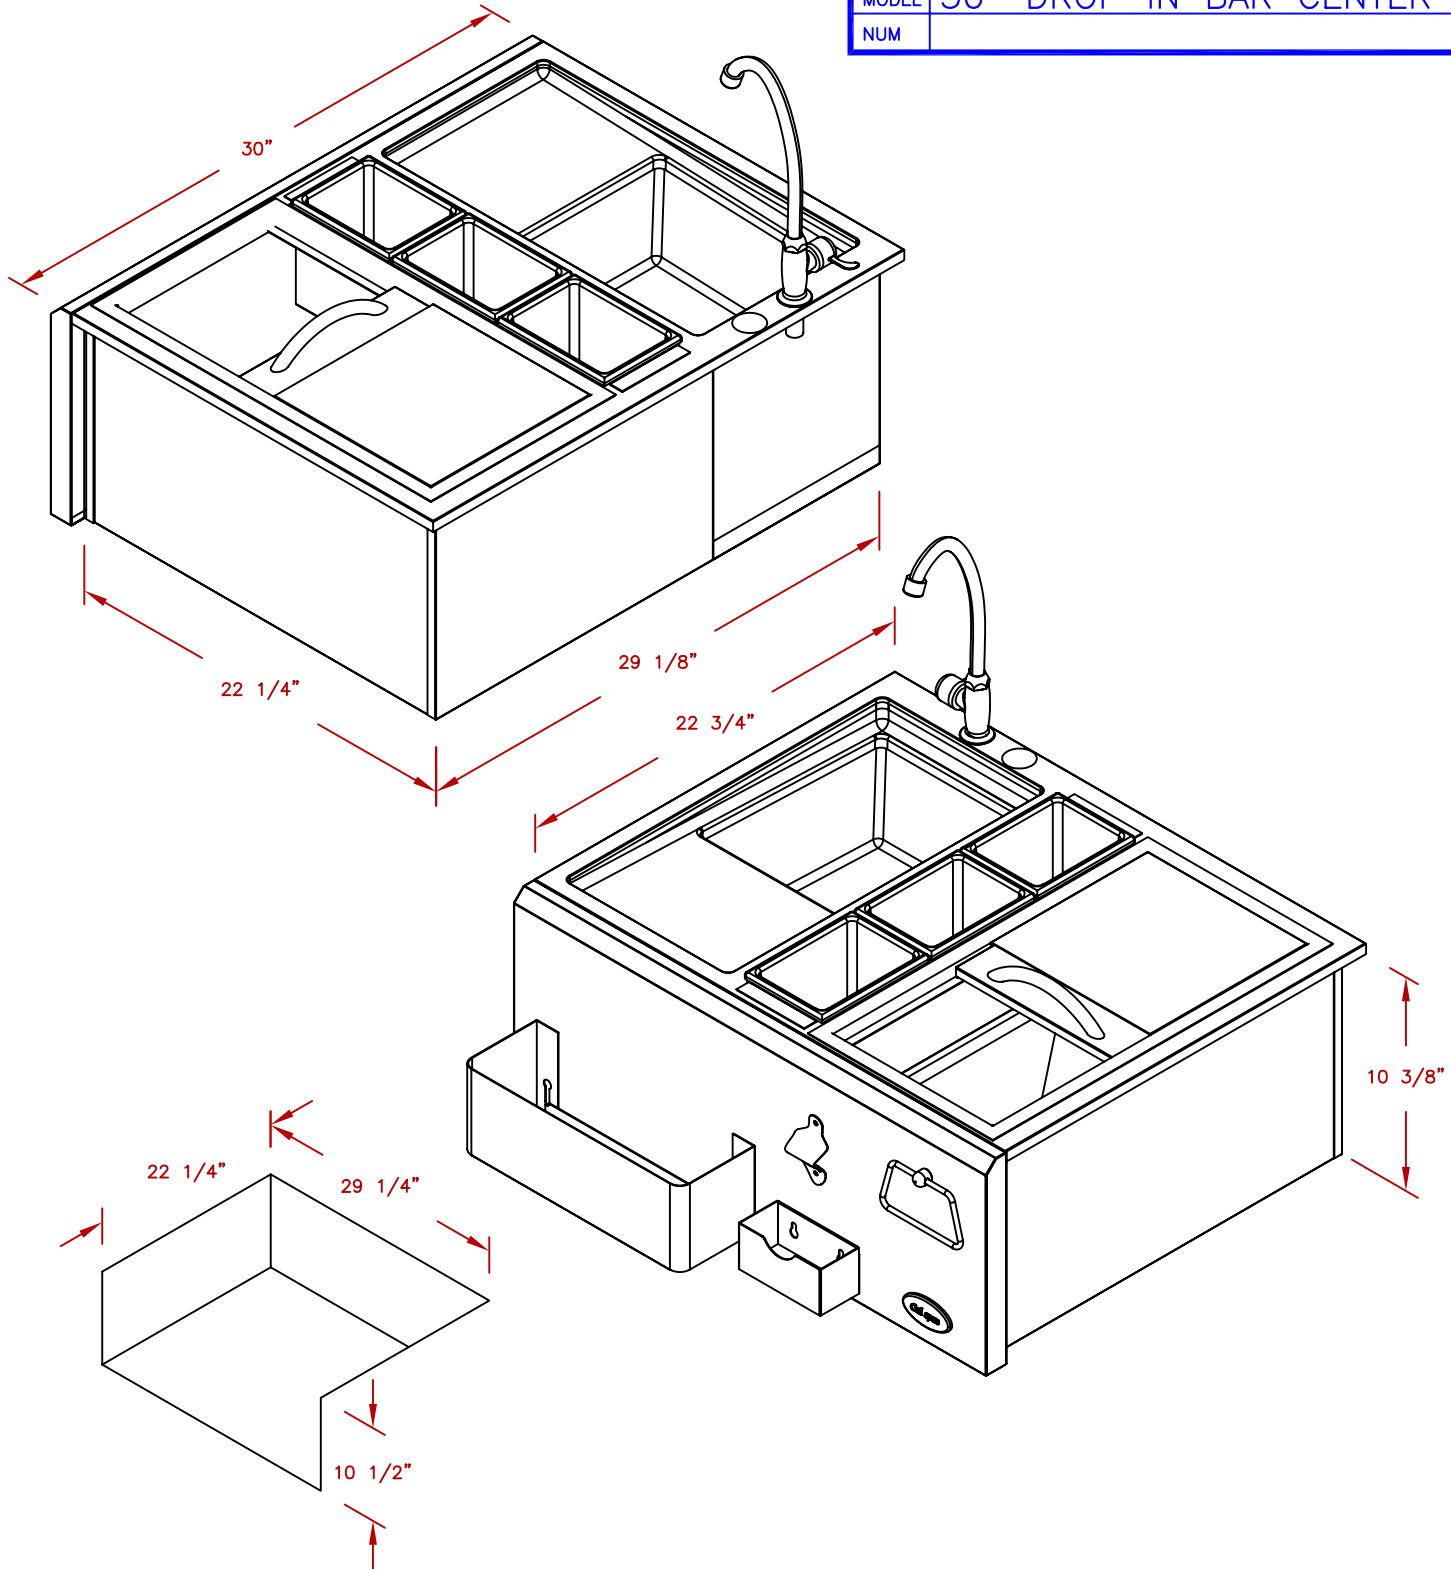

LINE	BBQ LINE
MODEL	30" DROP IN BAR CENTER
NUM	

CUT OUT DIMENSIONS

	TITLE 2017 BARBECUE LINE ACCESSORIES-DROP IN- 30" DROP IN BAR CENTER	
	SCALE:	DWG NO. BBQ07902
REVISED	REV. DESCR.	DATE 12/14/16

NOTE:  
DUE TO OUR CONTINUOUS IMPROVEMENT PROGRAM, ALL MODELS  
AND SPECIFICATIONS ARE SUBJECT TO CHANGE WITHOUT NOTICE.