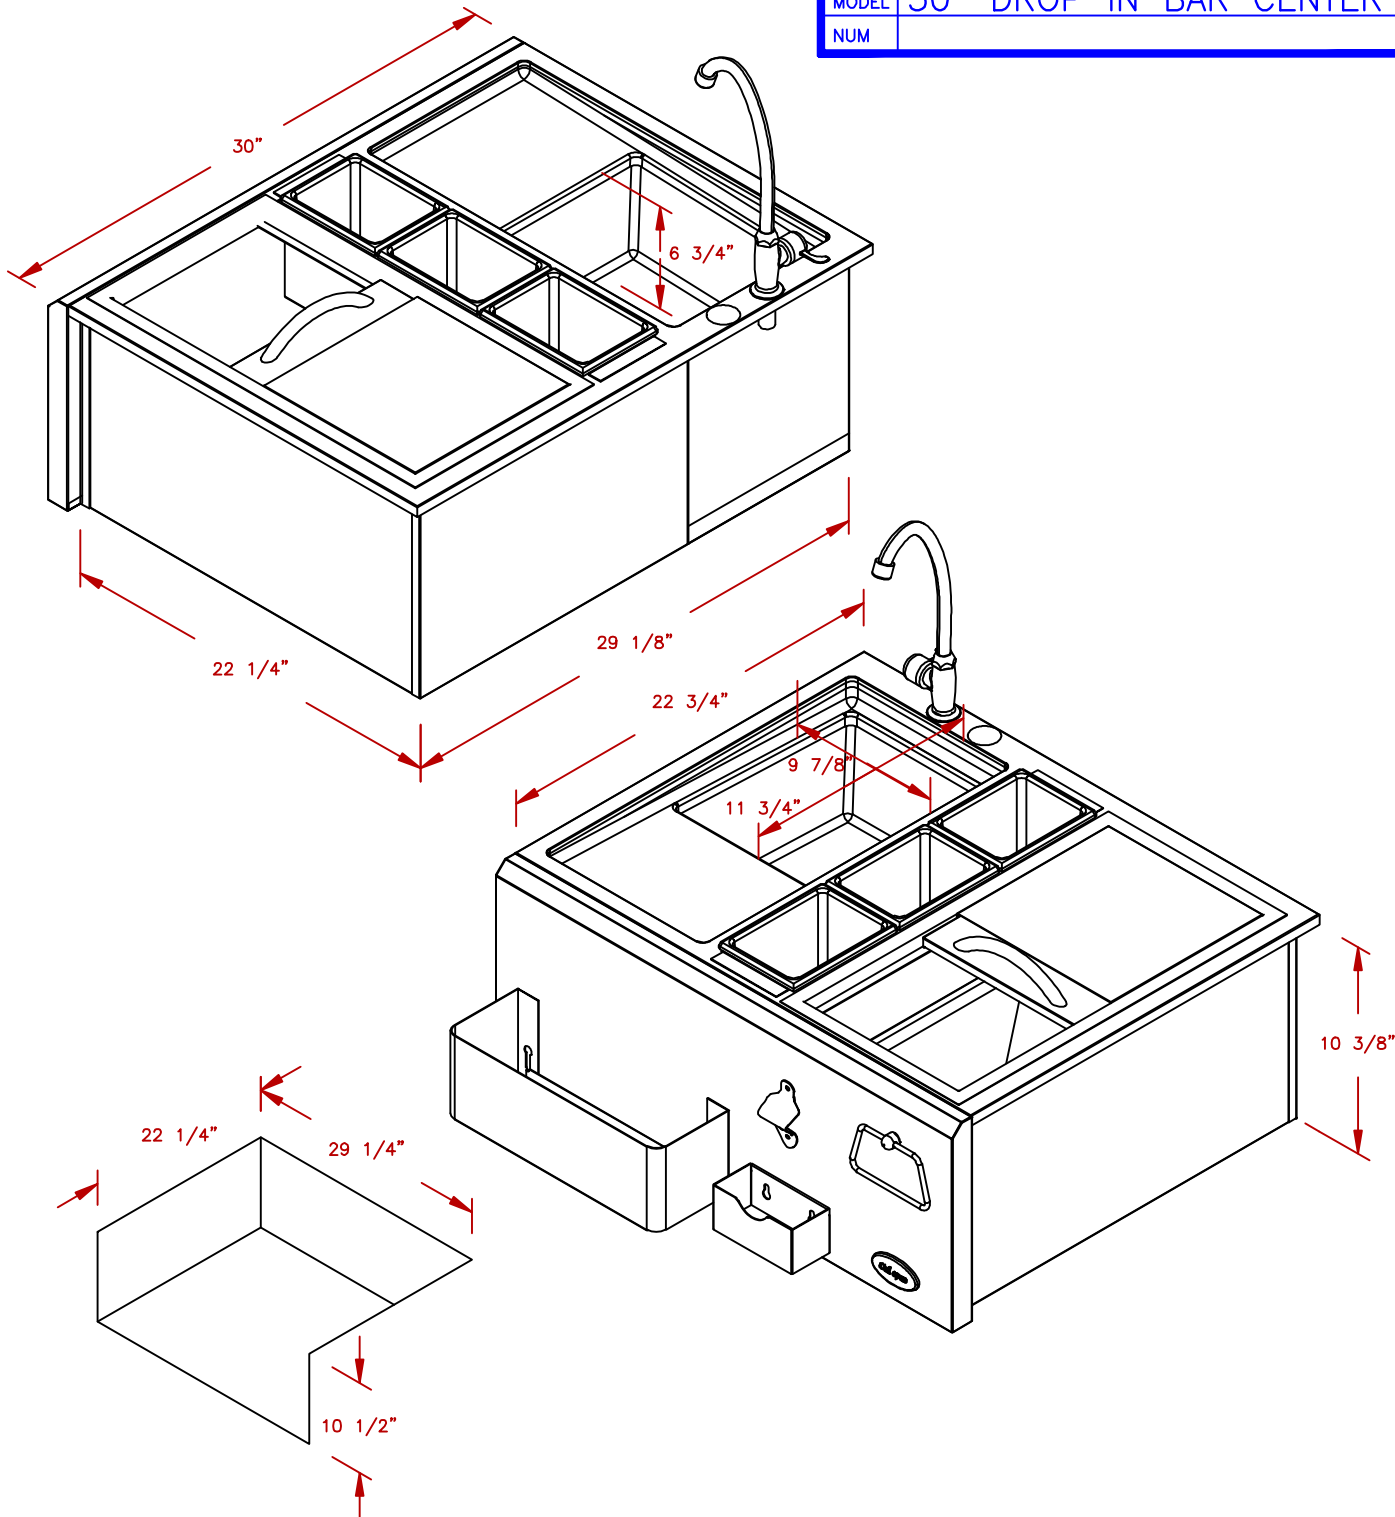

LINE	BBQ LINE
MODEL	30" DROP IN BAR CENTER
NUM	

CUT OUT DIMENSIONS

NOTE:  
DUE TO OUR CONTINUOUS IMPROVEMENT PROGRAM, ALL MODELS  
AND SPECIFICATIONS ARE SUBJECT TO CHANGE WITHOUT NOTICE.

	TITLE		2019 BARBECUE LINE ACCESSORIES-DROP IN- 30" DROP IN BAR CENTER
	SCALE:	DWG NO.	DWG BY
REVISED	REV. DESCR.	DATE	
	BBQ07902	J.ORNELAS	11/13/18