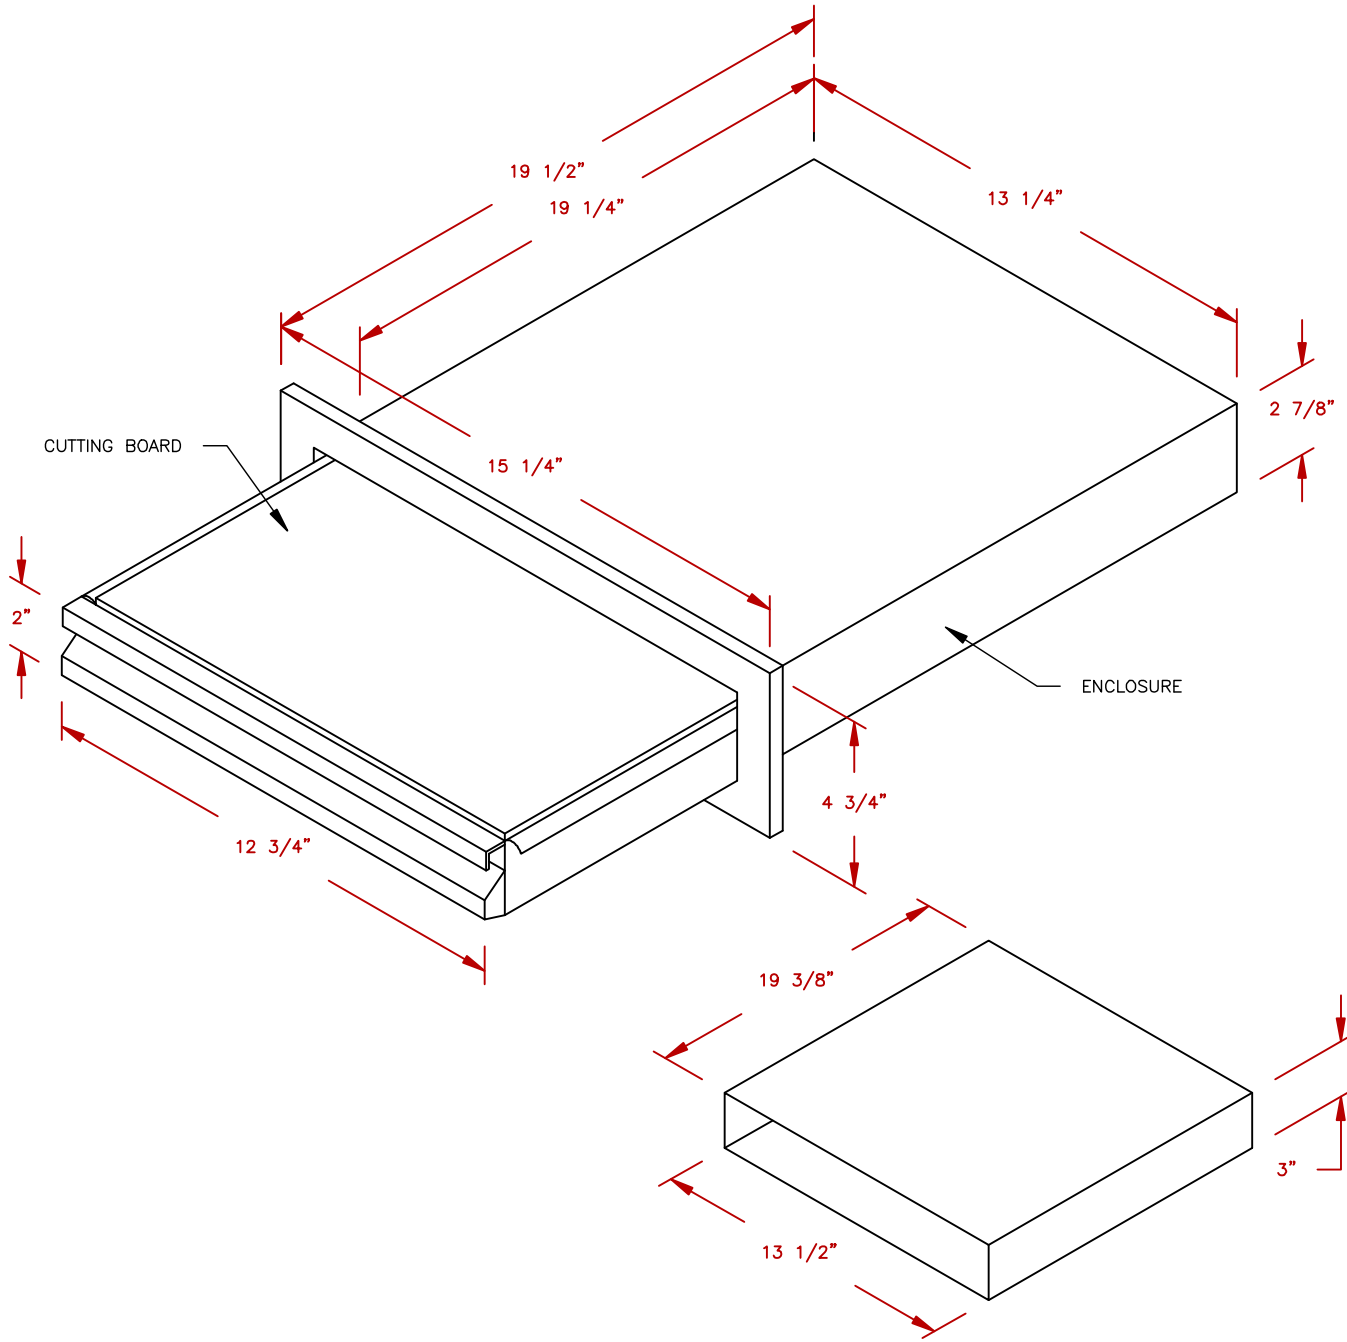

LINE	BBQ LINE
MODEL	PULL OUT CUTTING BOARD
NUM	

CUT OUT DIMENSIONS

	TITLE 2019 BARBECUE LINE GRILL ACCESORIES PULL OUT CUTTING BOARD	
	SCALE: REVISED	DWG NO. BBQ07891P
	REV. DESCR.	DATE 11/12/18

NOTE:
 DUE TO OUR CONTINUOUS IMPROVEMENT PROGRAM, ALL MODELS
 AND SPECIFICATIONS ARE SUBJECT TO CHANGE WITHOUT NOTICE.