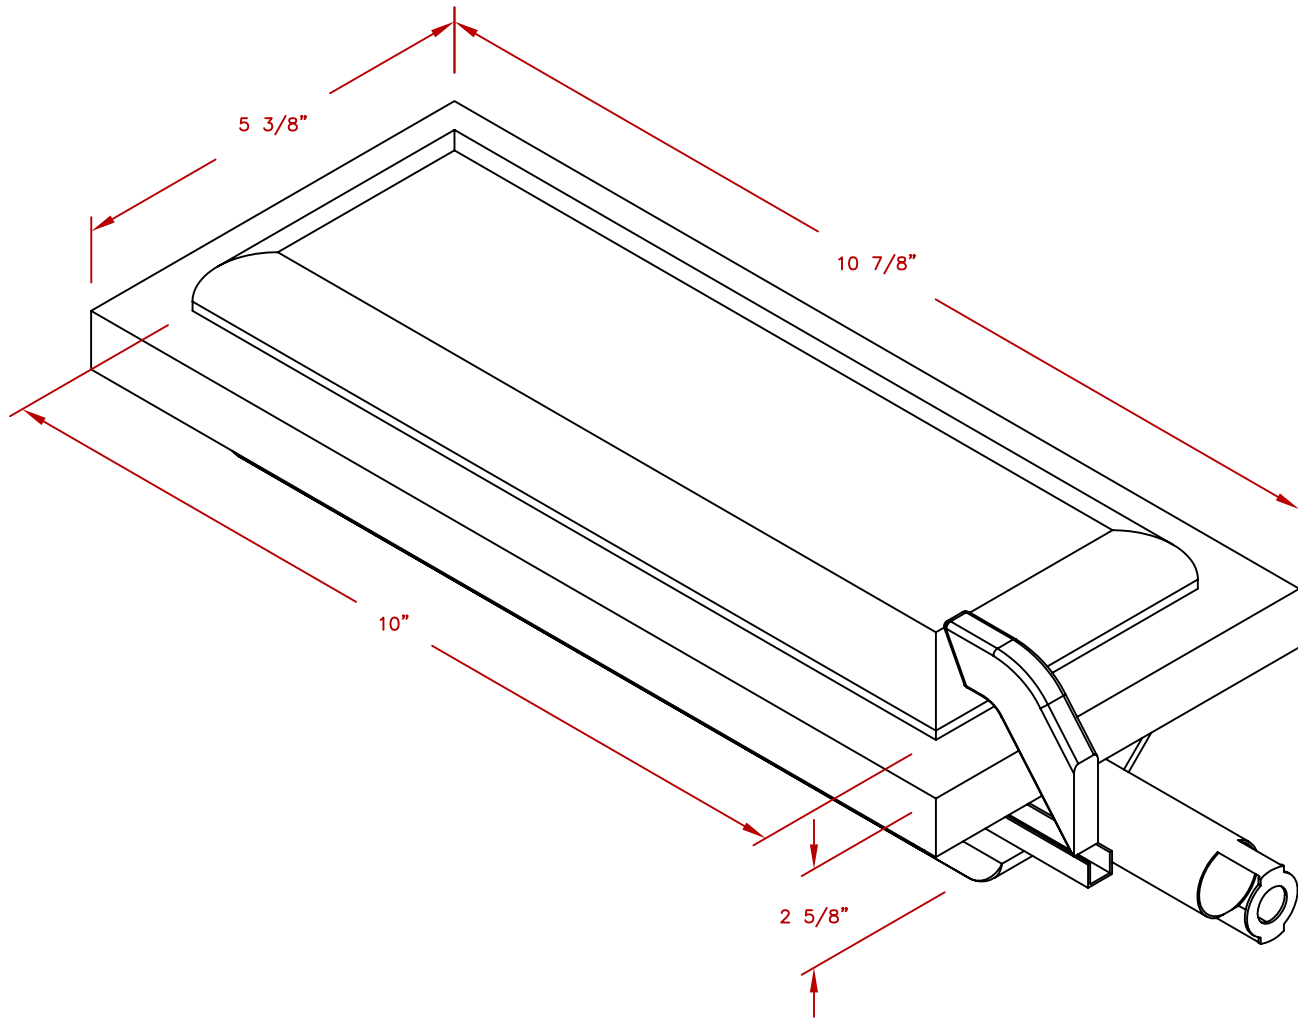

LINE	BBQ LINE
MODEL	SEAR ZONE BURNER
NUM	

	TITLE 2017 BARBECUE LINE GRILL ACCESORIES SEAR ZONE BURNER	
	SCALE:	DWG NO. BBQ07890P
REVISED	REV. DESCR.	DWG BY G.GARCIA
		DATE 12/14/16

NOTE:  
DUE TO OUR CONTINUOUS IMPROVEMENT PROGRAM, ALL MODELS  
AND SPECIFICATIONS ARE SUBJECT TO CHANGE WITHOUT NOTICE.