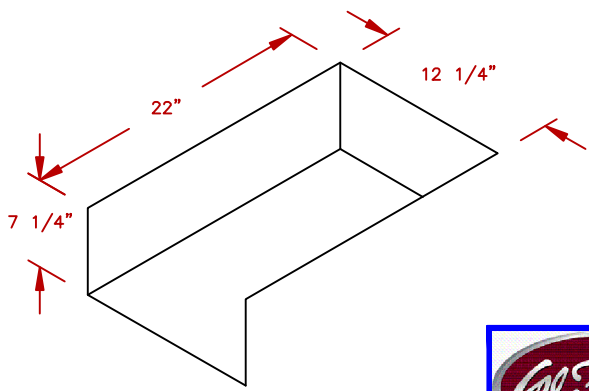

LINE	BBQ LINE
MODEL	FOOD WARMER
NUM	

CUT OUT DIMENSIONS

NOTE:
DUE TO OUR CONTINUOUS IMPROVEMENT PROGRAM, ALL MODELS
AND SPECIFICATIONS ARE SUBJECT TO CHANGE WITHOUT NOTICE.

	TITLE 2019 BARBECUE LINE ACCESSORIES-DROP IN- 12" FOOD WARMER	
	SCALE:	DWG NO. BBQ07888P
REVISED	REV. DESCR.	DATE 11/13/18