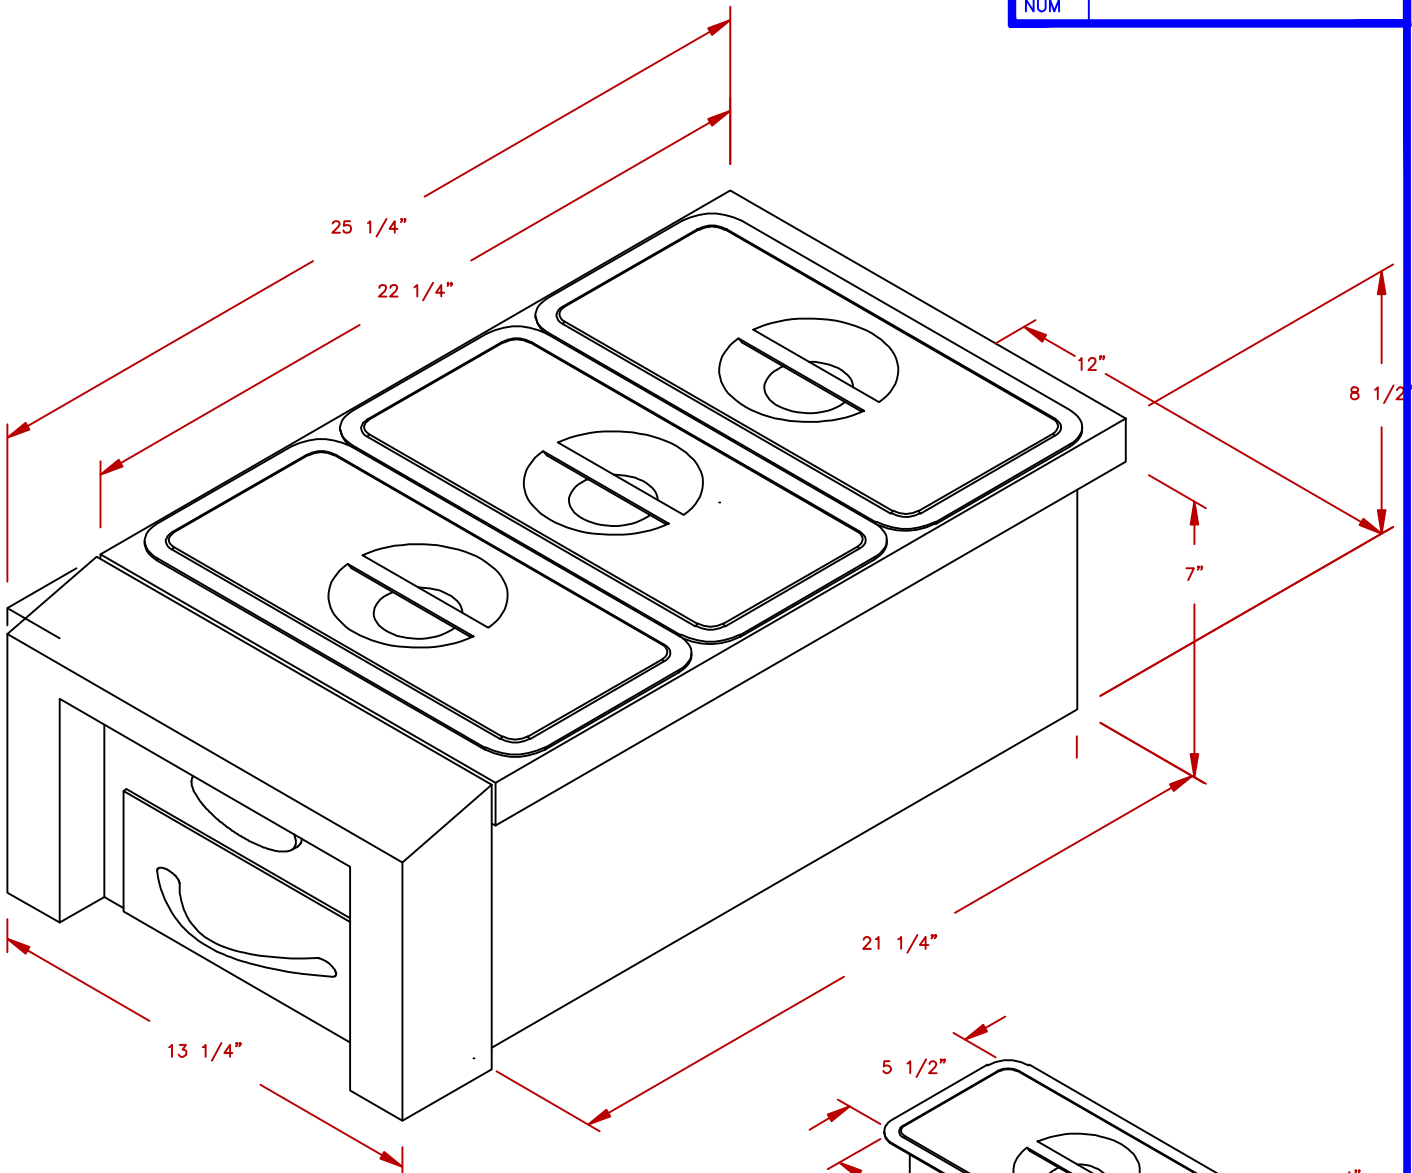

LINE	BBQ LINE
MODEL	FOOD WARMER
NUM	

CUT OUT DIMENSIONS

NOTE:
DUE TO OUR CONTINUOUS IMPROVEMENT PROGRAM, ALL MODELS
AND SPECIFICATIONS ARE SUBJECT TO CHANGE WITHOUT NOTICE.

	TITLE 2019 BARBECUE LINE ACCESSORIES-DROP IN- 12" FOOD WARMER	
	SCALE:	DWG NO. BBQ07888P
REVISED	REV. DESCR.	DATE 11/13/18