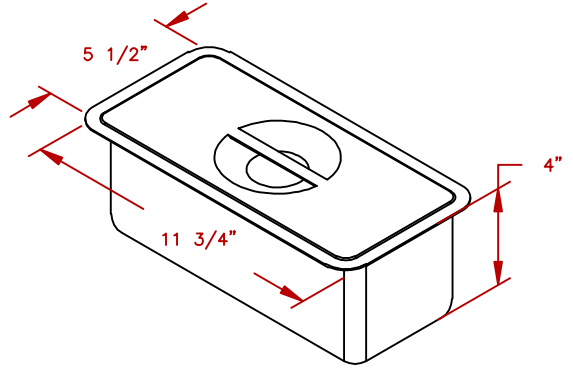

LINE	BBQ LINE
MODEL	FOOD WARMER
NUM	

CUT OUT DIMENSIONS

NOTE:
DUE TO OUR CONTINUOUS IMPROVEMENT PROGRAM, ALL MODELS
AND SPECIFICATIONS ARE SUBJECT TO CHANGE WITHOUT NOTICE.

	TITLE 2019 BARBECUE LINE ACCESSORIES-DROP IN- 12" FOOD WARMER	
	SCALE:	DWG NO. BBQ07888P
REVISED	REV. DESCR.	DATE 11/13/18