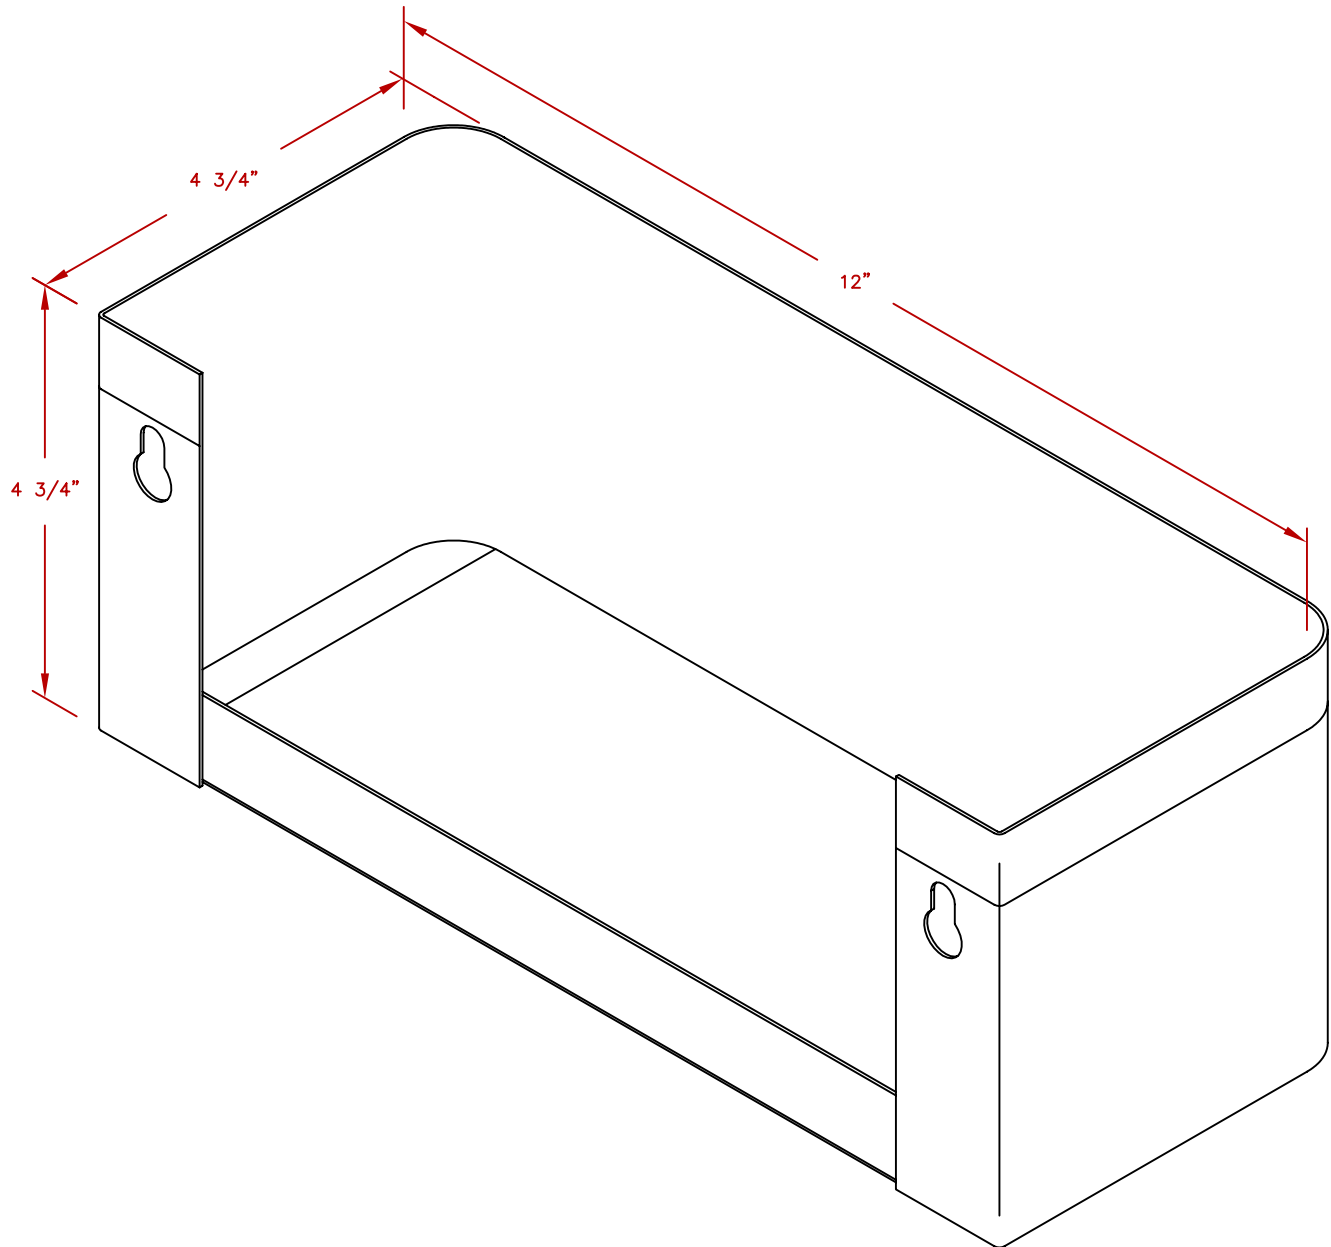

LINE	BBQ LINE
MODEL	12 SPICE/JUICE RACK
NUM	

NOTE:  
 FITS 18" AND 30" ACCESS DOORS

	TITLE 2017 BARBECUE LINE DOORS & DRAWERS 12 SPICE/JUICE RACK	
	SCALE:	DWG NO. BBQ07846P-18
REVISED	REV. DESCR.	DWG BY G.GARCIA
		DATE 12/14/16