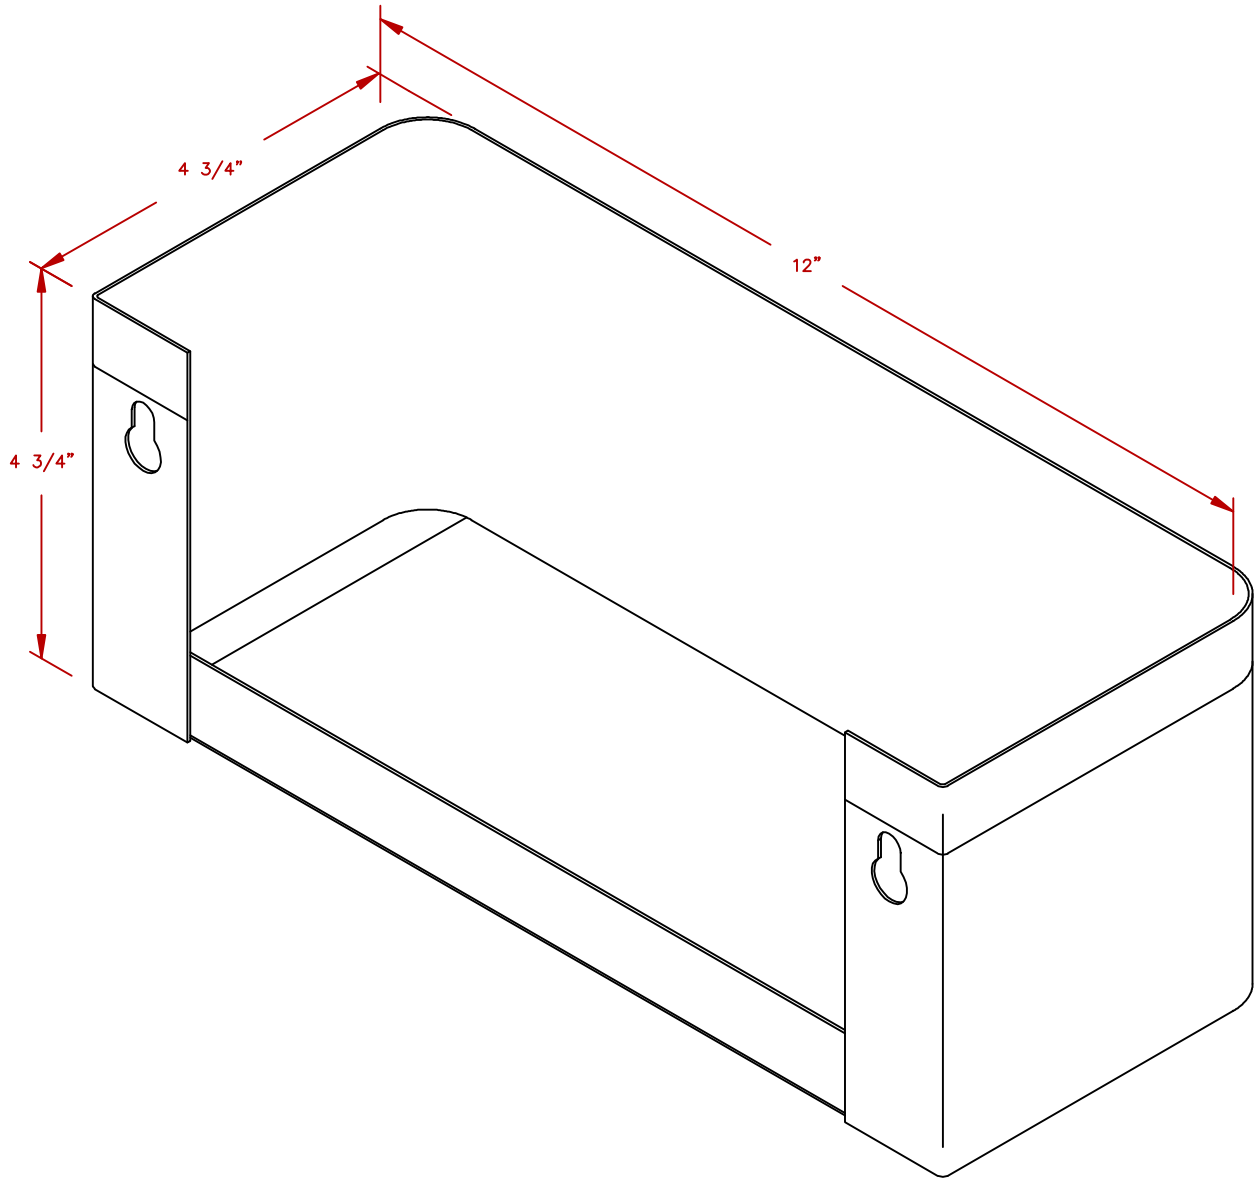

LINE	BBQ LINE
MODEL	12 SPICE/JUICE RACK
NUM	

NOTE:
 FITS 18" AND 30" ACCESS DOORS

	TITLE 2019 BARBECUE LINE DOORS & DRAWERS 12 SPICE/JUICE RACK	
	SCALE:	DWG NO. BBQ07846P-18
REVISED	REV. DESCR.	DATE 11/13/18