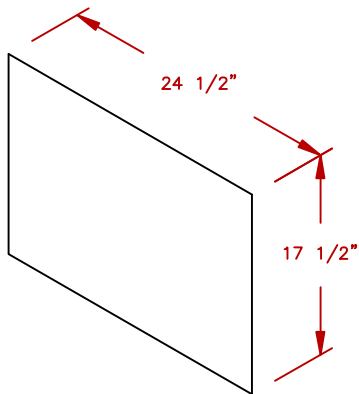

LINE	BBQ LINE
MODEL	27 HORIZONTAL DOOR
NUM	

ISOMETRIC VIEW

CUT OUT DIMENSIONS

NOTE:
DUE TO OUR CONTINUOUS IMPROVEMENT PROGRAM, ALL MODELS
AND SPECIFICATIONS ARE SUBJECT TO CHANGE WITHOUT NOTICE.

	TITLE		2019 BARBECUE LINE DOORS & DRAWERS 27 HORIZONTAL DOOR
	SCALE:	DWG NO.	DWG BY
REVISED	BBQ07841P-27	J.ORNELAS	DATE
	REV. DESCR.		11/13/18