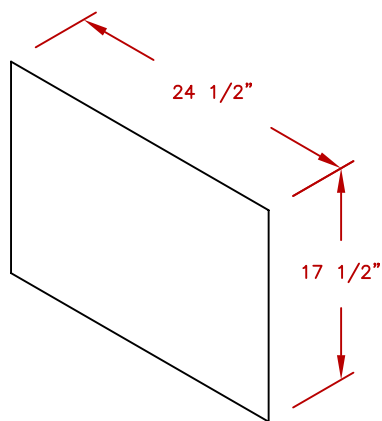

LINE	BBQ LINE
MODEL	27 HORIZONTAL DOOR
NUM	

ISOMETRIC VIEW

CUT OUT DIMENSIONS

TITLE	2017 BARBECUE LINE DOORS & DRAWERS 27 HORIZONTAL DOOR	
-------	---	--

SCALE:	
--------	--

DWG NO.	BBQ07841P-27
---------	--------------