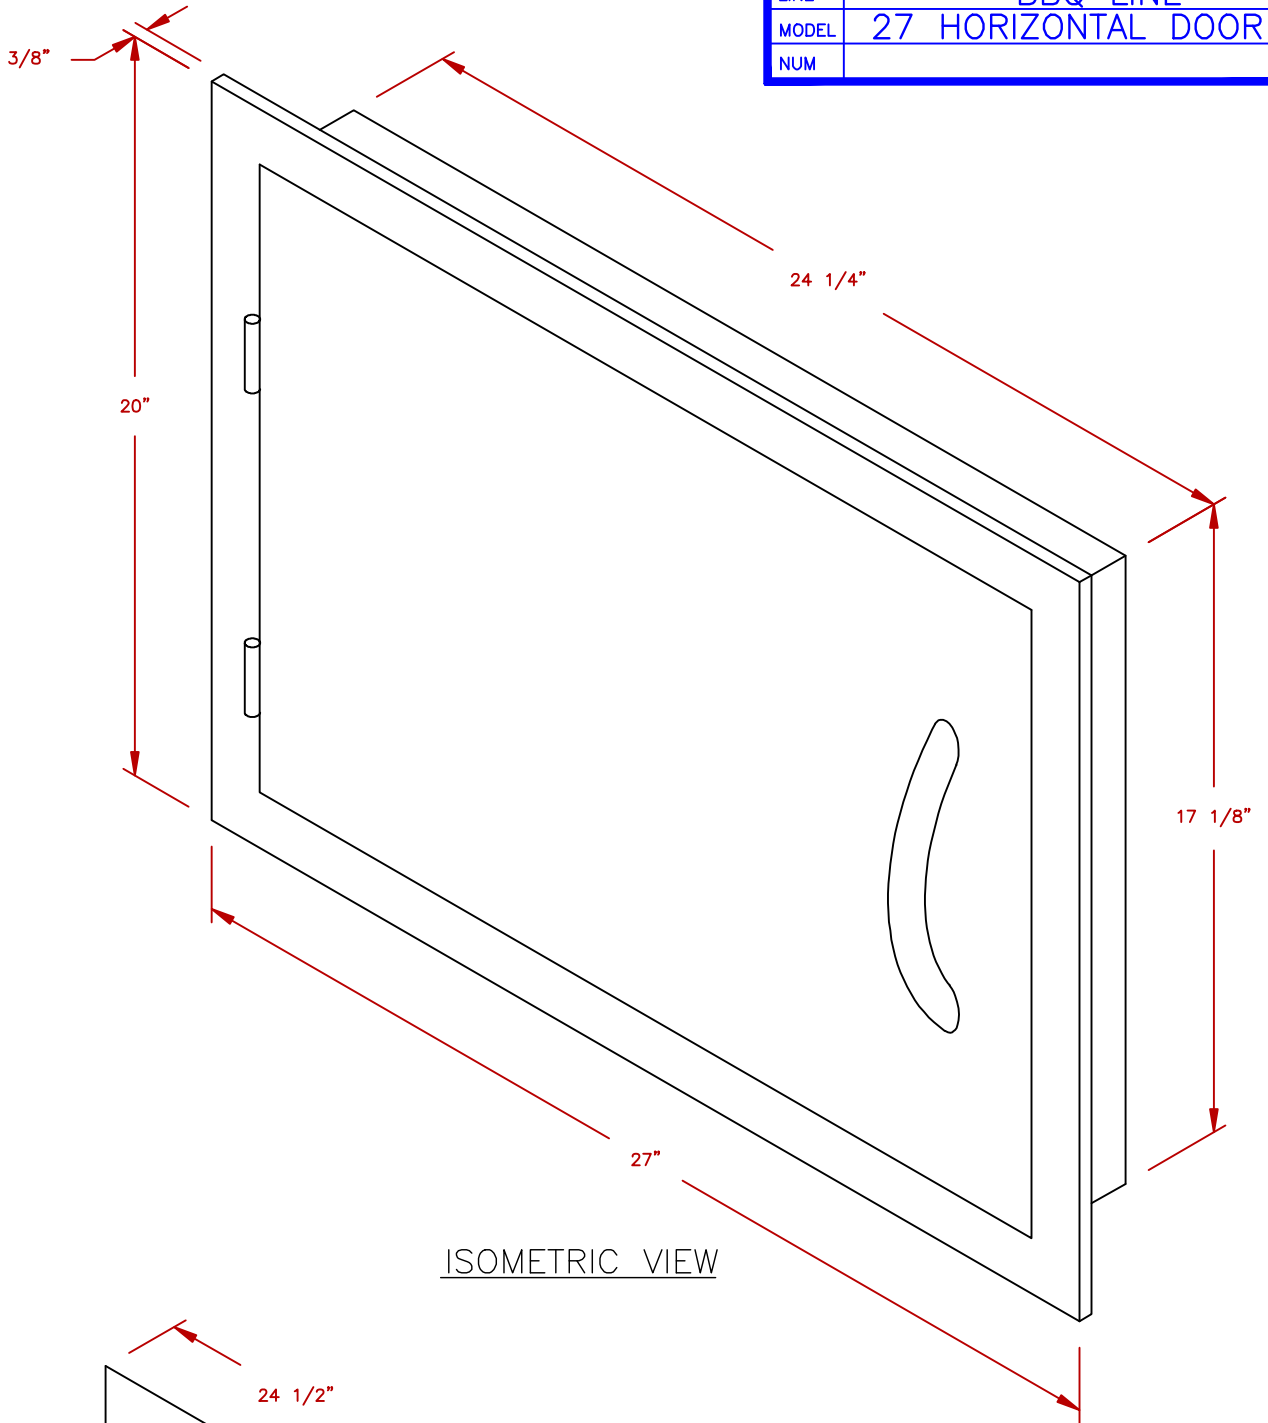

LINE	BBQ LINE
MODEL	27 HORIZONTAL DOOR
NUM	

ISOMETRIC VIEW

CUT OUT DIMENSIONS

NOTE:
DUE TO OUR CONTINUOUS IMPROVEMENT PROGRAM, ALL MODELS
AND SPECIFICATIONS ARE SUBJECT TO CHANGE WITHOUT NOTICE.

	TITLE		2019 BARBECUE LINE DOORS & DRAWERS 27 HORIZONTAL DOOR
	SCALE:	DWG NO.	DWG BY
REVISED	BBQ07841P-27	J.ORNELAS	DATE
	REV. DESCR.		11/13/18