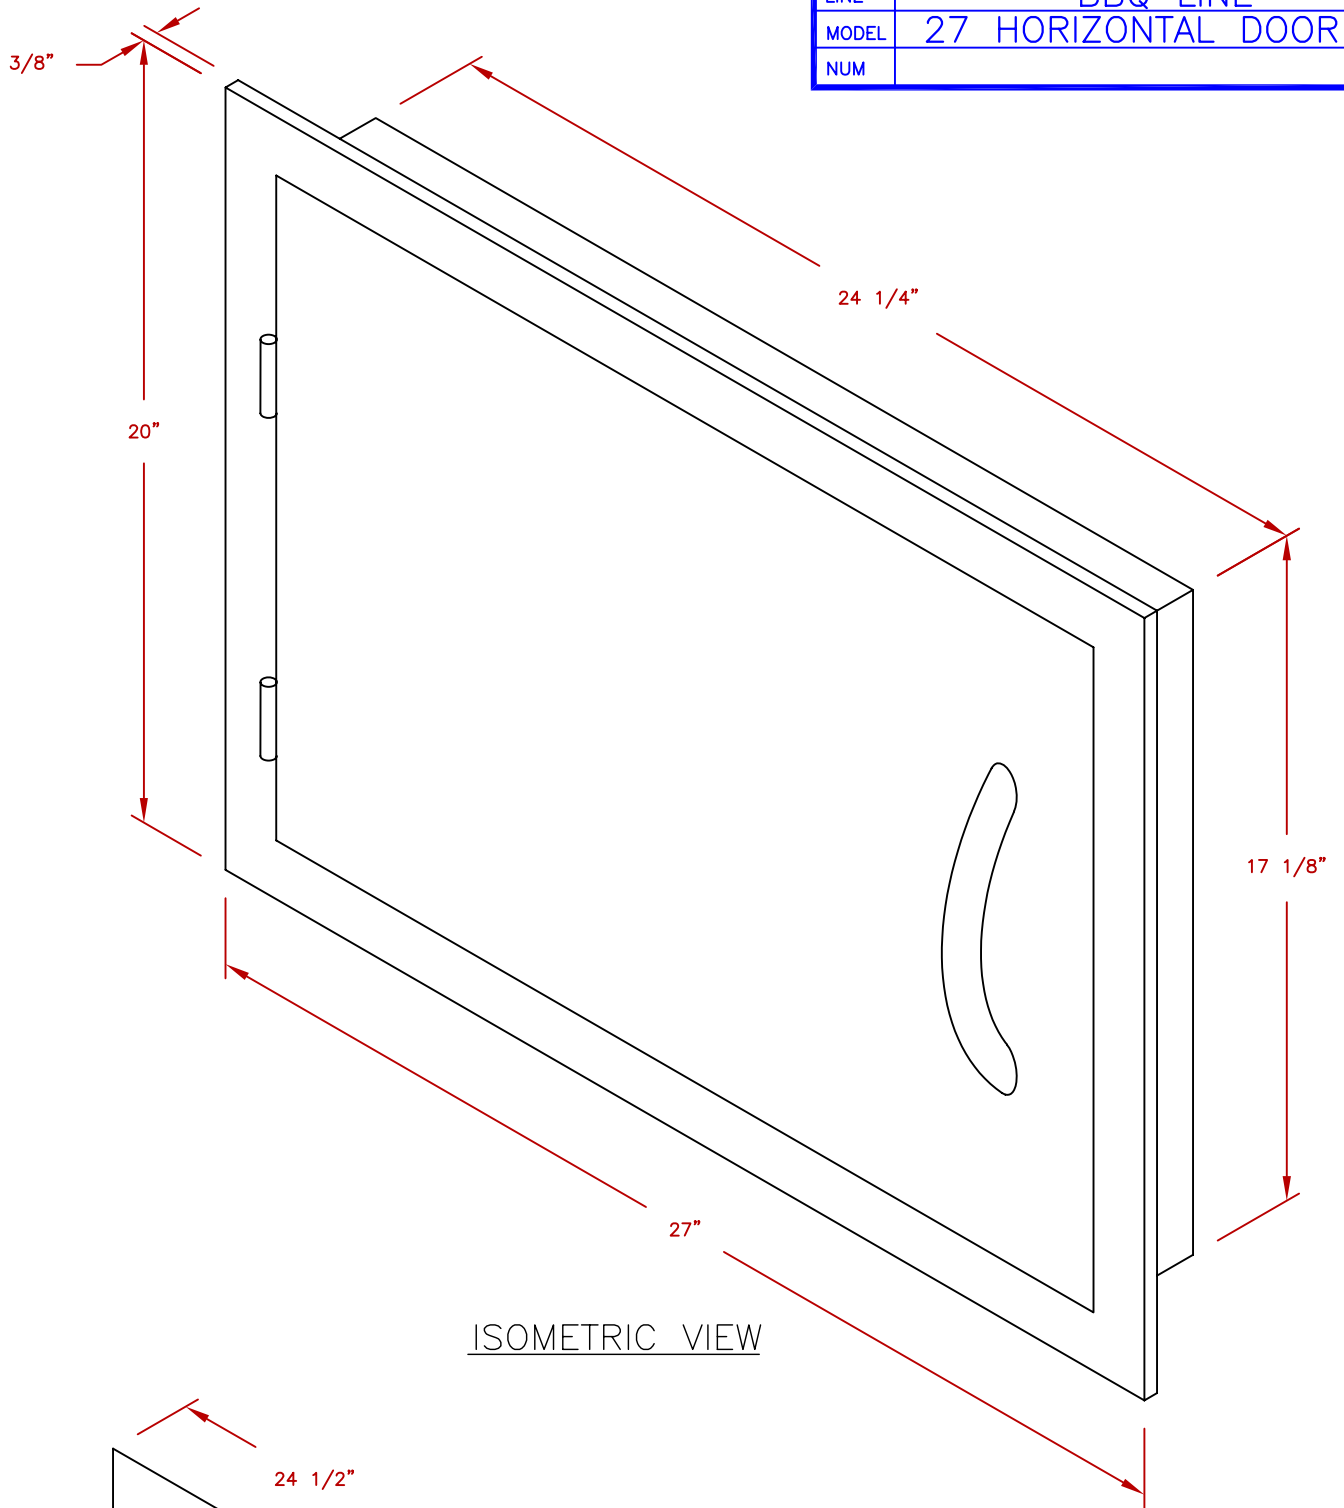

LINE	BBQ LINE
MODEL	27 HORIZONTAL DOOR
NUM	

ISOMETRIC VIEW

CUT OUT DIMENSIONS

TITLE	2017 BARBECUE LINE DOORS & DRAWERS 27 HORIZONTAL DOOR	
-------	---	--

SCALE:	
--------	--

DWG NO.	BBQ07841P-27
---------	--------------