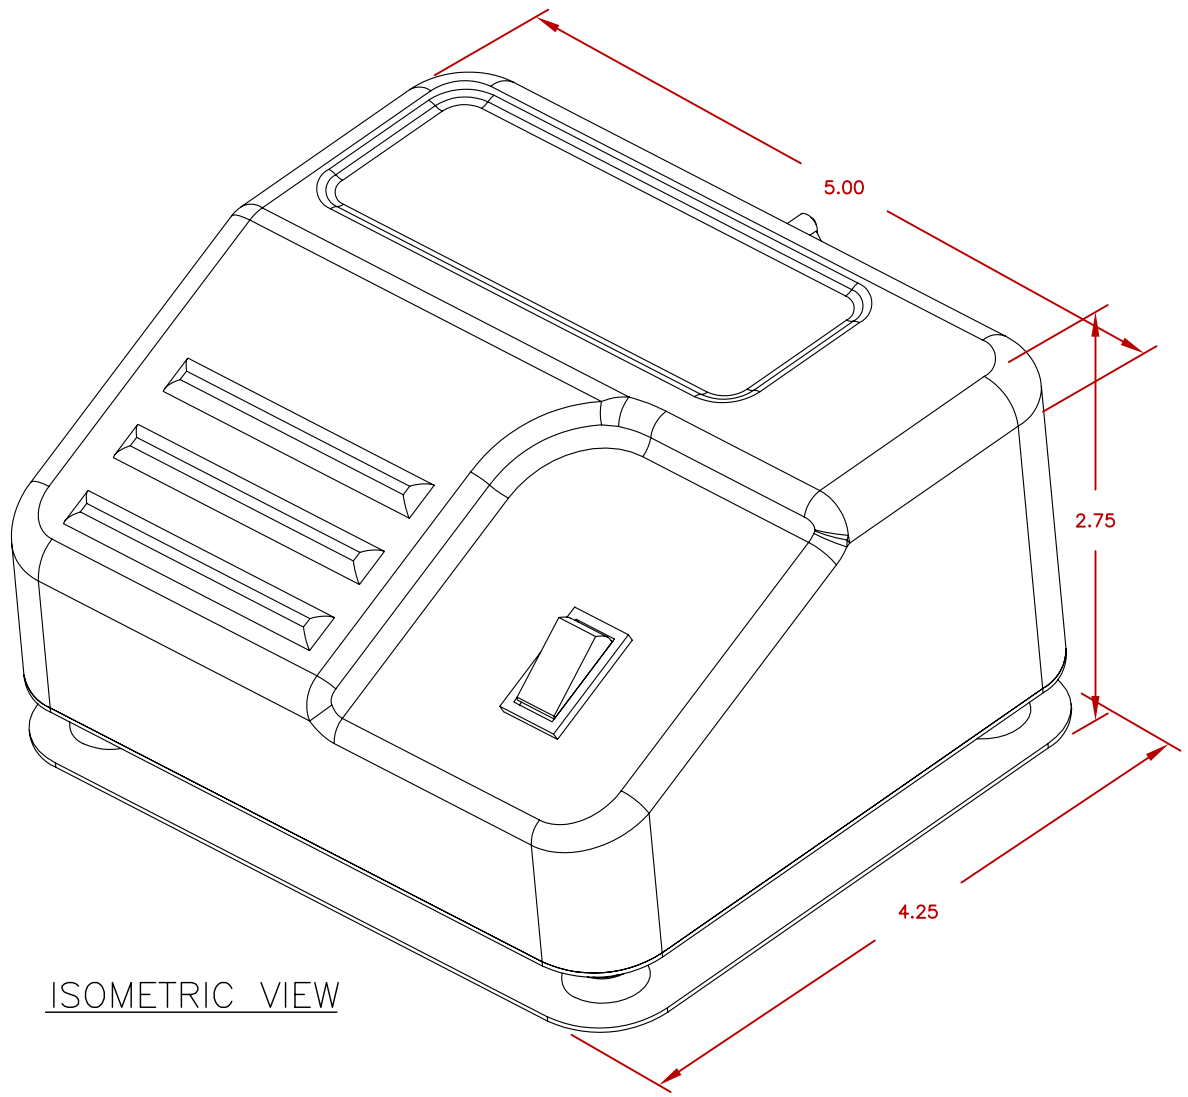

LINE	BBQ LINE
MODEL	ROTISSERIE MOTOR 12V
NUM	

TITLE 2017 BARBECUE LINE  
GRILL ACCESORIES  
ROTISSERIE MOTOR 12V

SCALE:

REVISED

DWG NO. BBQ07100781

REV. DESCR.

DWG BY G.GARCIA

DATE 12/14/16