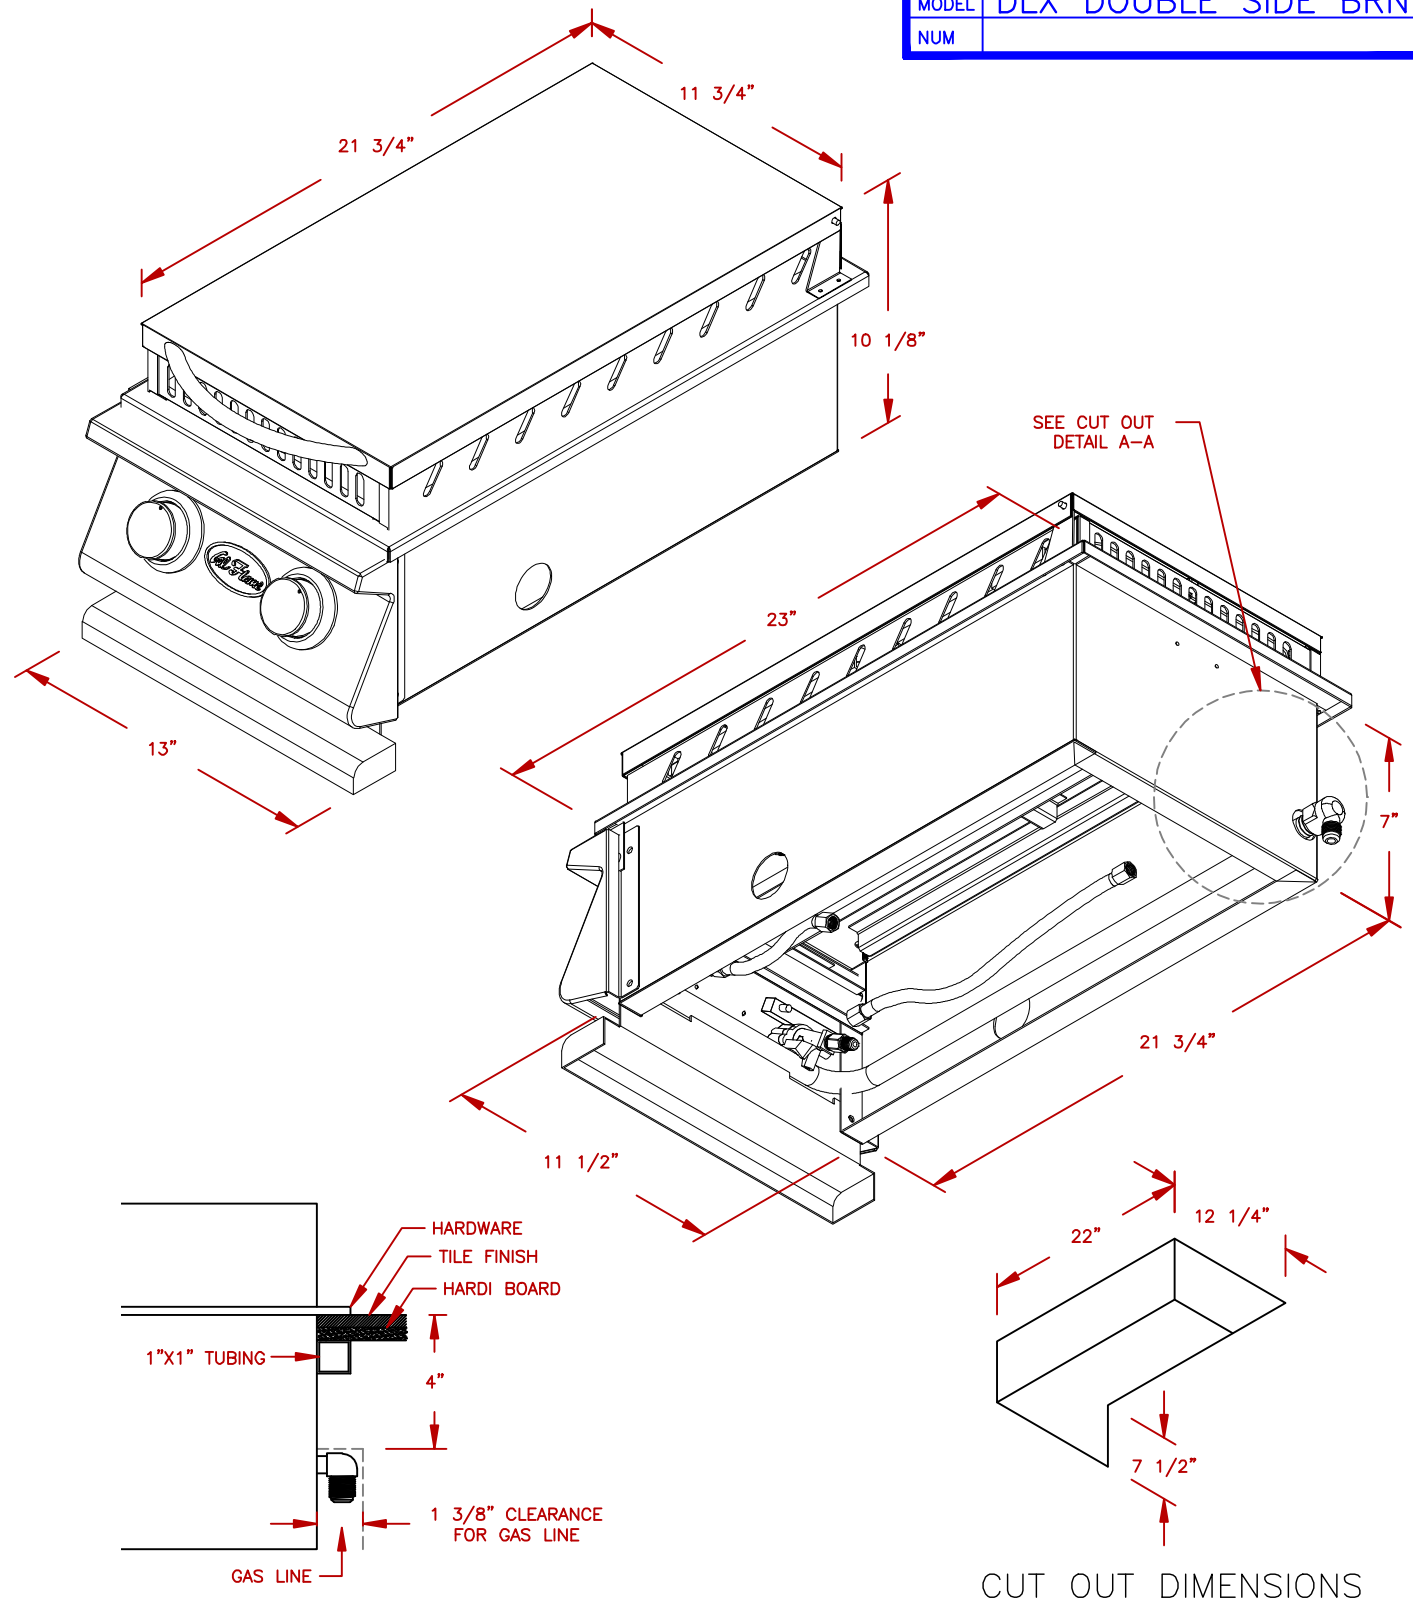

LINE	BBQ LINE
MODEL	DLX DOUBLE SIDE BRN.
NUM	

CUT OUT DETAIL A-A

TYP. CAL FLAME CROSS SECTION OF CUT OUT FOR GAS LINE. PRIVATE CONTRACTOR MUST ALLOW CLEARANCE FOR GAS LINE.

NOTE: DUE TO OUR CONTINUOUS IMPROVEMENT PROGRAM, ALL MODELS AND SPECIFICATIONS ARE SUBJECT TO CHANGE WITHOUT NOTICE.

	TITLE		2019 BARBECUE LINE
			SIDE BURNERS
		DLX DOUBLE SIDE BRN.	
SCALE:	DWG NO.	DWG BY	
	BBQ13899	J.ORNELAS	
REVISED	REV. DESCR.	DATE	
		11/13/18	