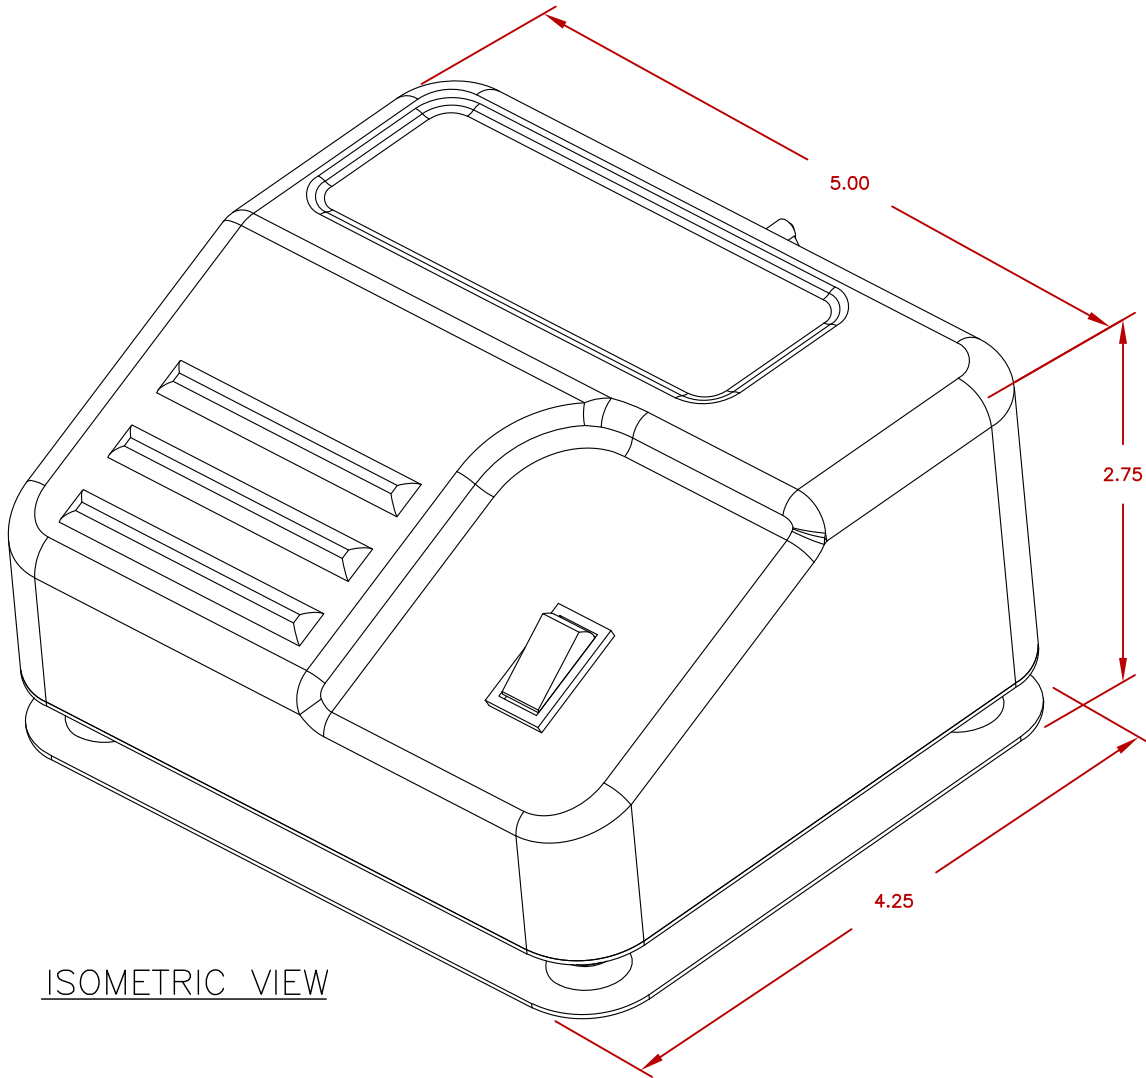

LINE	BBQ LINE
MODEL	ROTISSERIE MOTOR 12V
NUM	

ISOMETRIC VIEW

	TITLE 2026 BARBECUE LINE GRILL ACCESORIES ROTISSERIE MOTOR 12V	
	SCALE: N/A	DWG NO. BBQ07100781
REVISED	REV. DESCR.	DATE 1/1/2026

NOTE:  
DUE TO OUR CONTINUOUS IMPROVEMENT PROGRAM, ALL MODELS  
AND SPECIFICATIONS ARE SUBJECT TO CHANGE WITHOUT NOTICE.