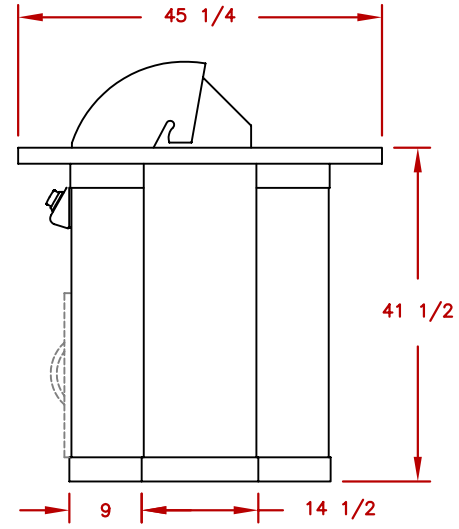

LINE	BBQ LINE
MODEL	LBK402
REF.	

TOP VIEW

FRONT VIEW

SIDE VIEW

ISOMETRIC

ISOMETRIC REAR VIEW

- NOTES:
- 1) STANDARD 4-BURNER GRILL
 - 2) STANDARD 27" HORIZONTAL DOOR
 - 3) STANDARD ELEC. OUTLET
- OPTION:
- 1) UMBRELLA HOLE

NOTE:
DUE TO OUR CONTINUOUS IMPROVEMENT PROGRAM, ALL MODELS
AND SPECIFICATIONS ARE SUBJECT TO CHANGE WITHOUT NOTICE.

	TITLE 2017 BARBECUE LINE LBK SERIES LBK402	
	SCALE:	DWG NO.
REVISED	REV. DESCR.	DATE 12/07/16