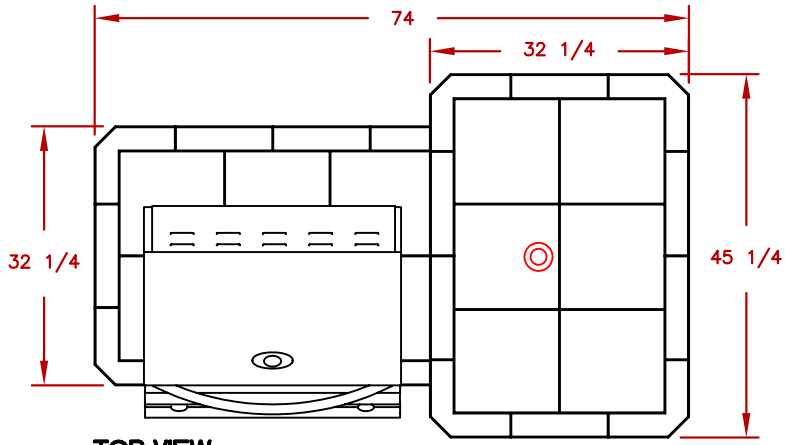

LINE	BBQ LINE
MODEL	LBK402
REF.	

TOP VIEW

FRONT VIEW

SIDE VIEW

ISOMETRIC

ISOMETRIC REAR VIEW

- NOTES:
- 1) STANDARD 4-BURNER GRILL
 - 2) STANDARD 27" HORIZONTAL DOOR
 - 3) STANDARD ELEC. OUTLET
- OPTION:
- 1) UMBRELLA HOLE

NOTE:
DUE TO OUR CONTINUOUS IMPROVEMENT PROGRAM, ALL MODELS
AND SPECIFICATIONS ARE SUBJECT TO CHANGE WITHOUT NOTICE.

	TITLE 2017 BARBECUE LINE LBK SERIES LBK402	
	SCALE:	DWG NO.
REVISED	REV. DESCR.	DATE 12/07/16