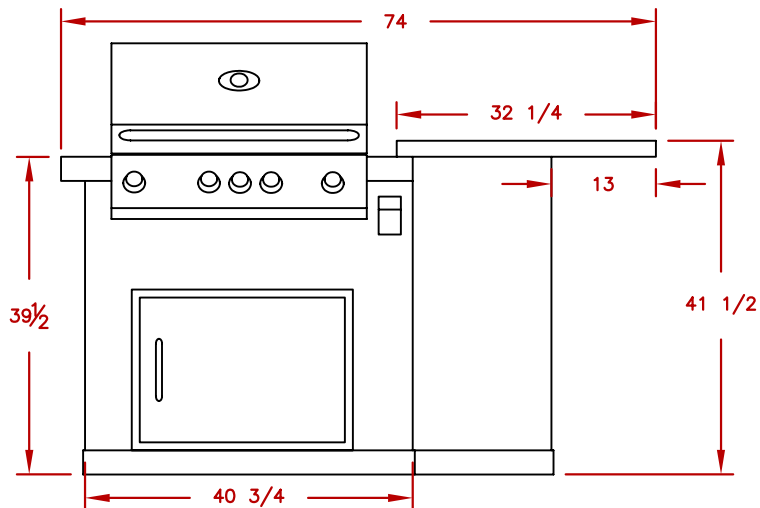

LINE	BBQ LINE
MODEL	LBK402
REF.	

TOP VIEW

FRONT VIEW

SIDE VIEW

ISOMETRIC

ISOMETRIC REAR VIEW

- NOTES:
- 1) STANDARD 4-BURNER GRILL
 - 2) STANDARD 27" HORIZONTAL DOOR
 - 3) STANDARD ELEC. OUTLET
- OPTION:
- 1) UMBRELLA HOLE

NOTE:
DUE TO OUR CONTINUOUS IMPROVEMENT PROGRAM, ALL MODELS
AND SPECIFICATIONS ARE SUBJECT TO CHANGE WITHOUT NOTICE.

	TITLE 2017 BARBECUE LINE LBK SERIES LBK402	
	SCALE:	DWG NO.
REVISED	REV. DESCR.	DATE 12/07/16