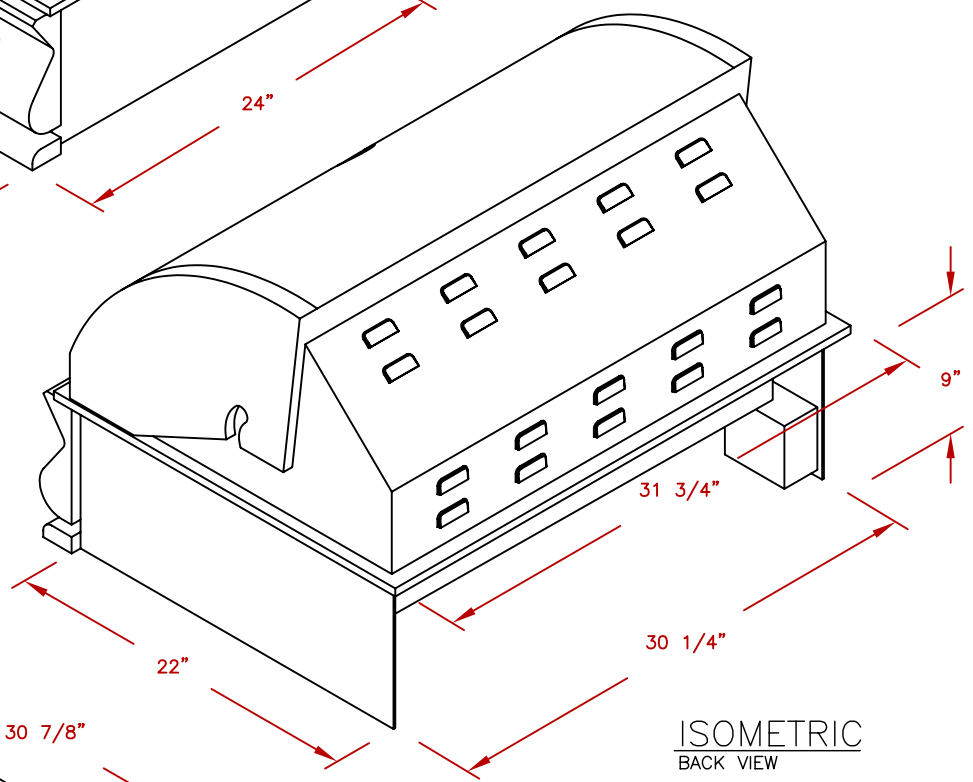

LINE	BBQ LINE
MODEL	P4 BURNER
NUM	

ISOMETRIC  
FRONT VIEW

ISOMETRIC  
BACK VIEW

CUT OUT  
4 BURNER GRILL

NOTE:  
DUE TO OUR CONTINUOUS IMPROVEMENT PROGRAM, ALL MODELS  
AND SPECIFICATIONS ARE SUBJECT TO CHANGE WITHOUT NOTICE.

	TITLE		2017 BARBECUE LINE GRILLS P4 BURNER
	SCALE:	DWG NO.	DWG BY
N/A	BBQ13P04	G.GARCIA	
REVISED	REV. DESCR.	DATE	12/14/16