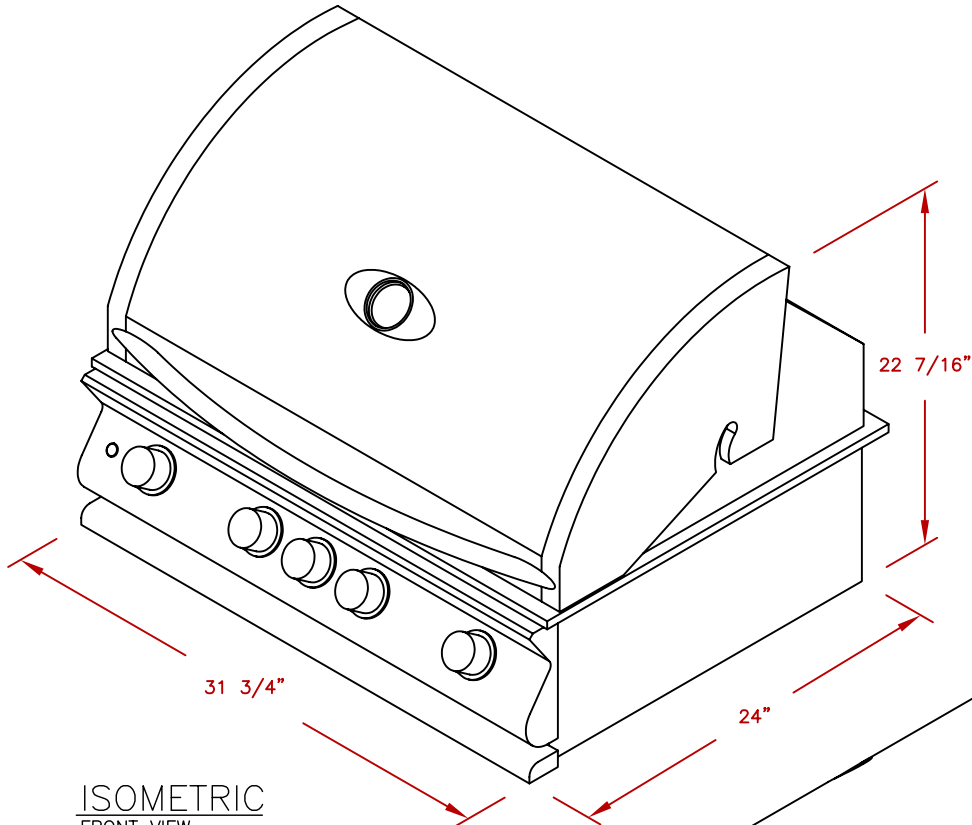

LINE	BBQ LINE
MODEL	P4 BURNER
NUM	

ISOMETRIC  
FRONT VIEW

ISOMETRIC  
BACK VIEW

CUT OUT  
4 BURNER GRILL

NOTE:  
DUE TO OUR CONTINUOUS IMPROVEMENT PROGRAM, ALL MODELS  
AND SPECIFICATIONS ARE SUBJECT TO CHANGE WITHOUT NOTICE.

	TITLE		2017 BARBECUE LINE GRILLS P4 BURNER
	SCALE:	DWG NO.	DWG BY
N/A	BBQ13P04	G.GARCIA	
REVISED	REV. DESCR.	DATE	12/14/16