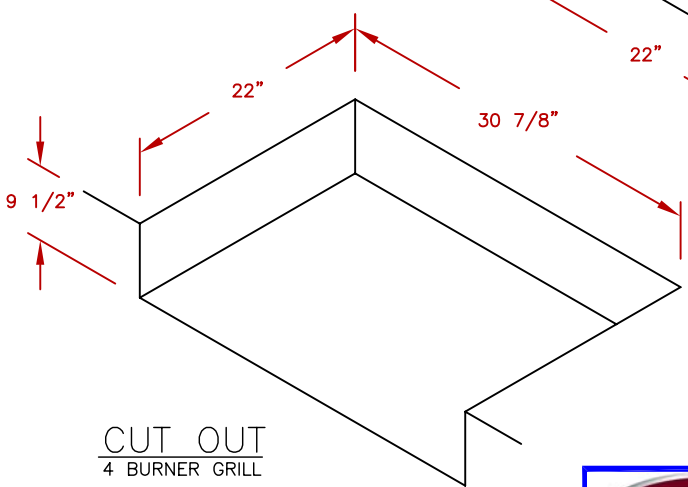

LINE	BBQ LINE
MODEL	P4 BURNER
NUM	

ISOMETRIC  
FRONT VIEW

ISOMETRIC  
BACK VIEW

CUT OUT  
4 BURNER GRILL

NOTE:  
DUE TO OUR CONTINUOUS IMPROVEMENT PROGRAM, ALL MODELS  
AND SPECIFICATIONS ARE SUBJECT TO CHANGE WITHOUT NOTICE.

	TITLE		2017 BARBECUE LINE GRILLS P4 BURNER
	SCALE:	DWG NO.	DWG BY
N/A	BBQ13P04	G.GARCIA	
REVISED	REV. DESCR.	DATE	12/14/16