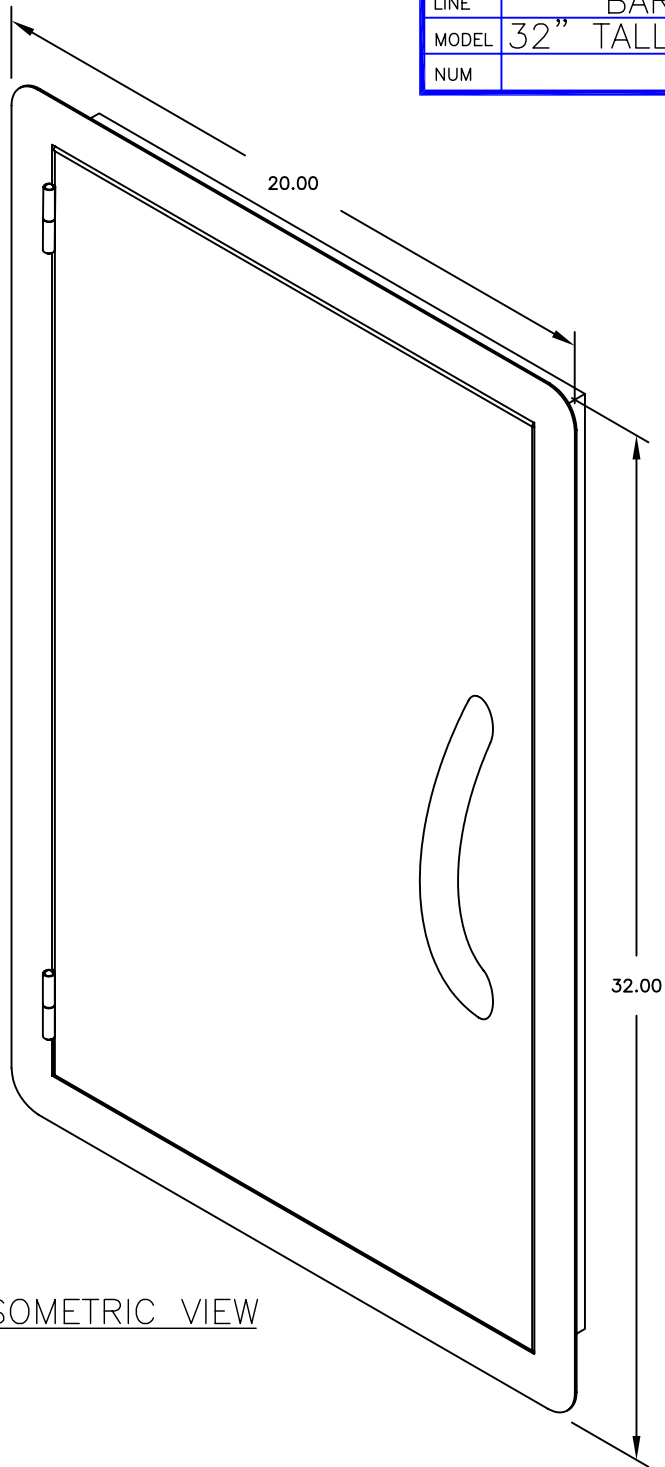

LINE	BARBECUE LINE
MODEL	32" TALL SINGLE DOOR
NUM	

SCALE:

TITLE 2017 BARBECUE LINE BARBECUE HARDWARE 32" TALL SINGLE DOOR	
DWG NO. BBQ15832-32	DWG BY G.GARCIA
DATE 12/14/16	REVISED

NOTE:
DUE TO OUR CONTINUOUS IMPROVEMENT PROGRAM, ALL MODELS
AND SPECIFICATIONS ARE SUBJECT TO CHANGE WITHOUT NOTICE.