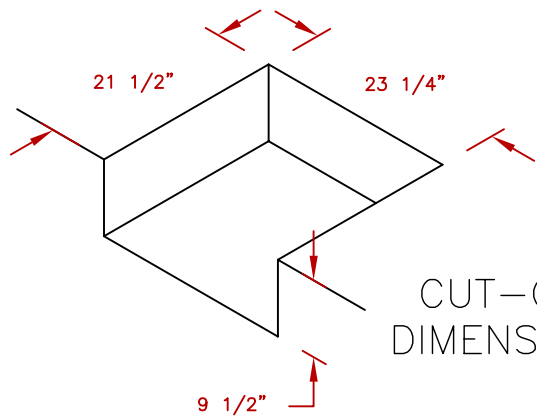

LINE	BBQ LINE
MODEL	HIBACHI DROP IN GRILL-LP
NUM	

CUT-OUT  
DIMENSION

TITLE	2017 BARBECUE LINE ACCESSORIES-DROP IN- HIBACHI DROP IN GRILL-LP	
-------	--	--

SCALE:	
--------	--

DWG NO.	BBQ14900P
---------	-----------