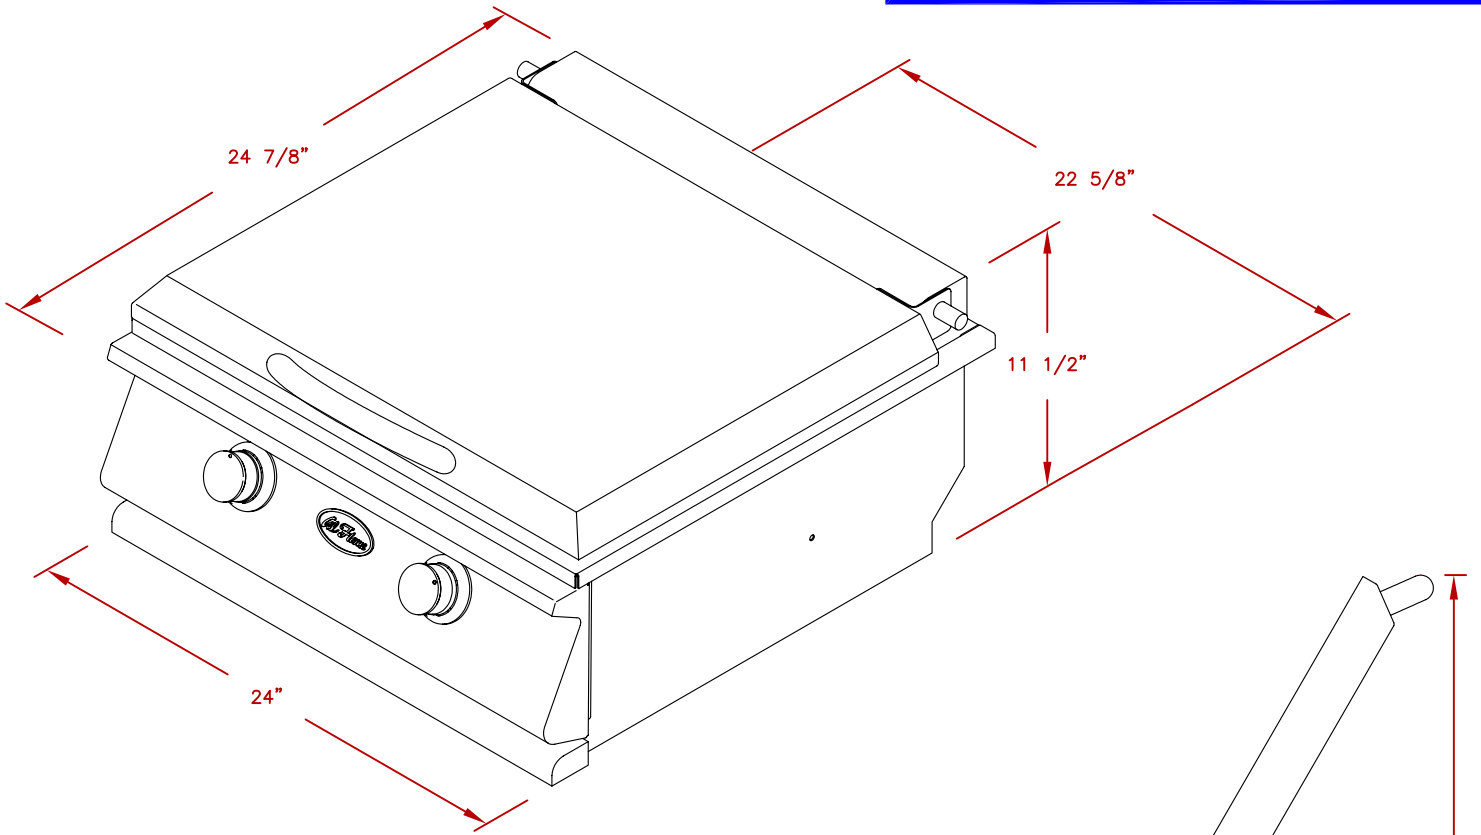

LINE	BBQ LINE
MODEL	HIBACHI DROP IN GRILL-LP
NUM	

CUT-OUT  
DIMENSION

TITLE	2017 BARBECUE LINE ACCESSORIES-DROP IN- HIBACHI DROP IN GRILL-LP	
-------	--	--

SCALE:	
--------	--

DWG NO.	BBQ14900P
---------	-----------