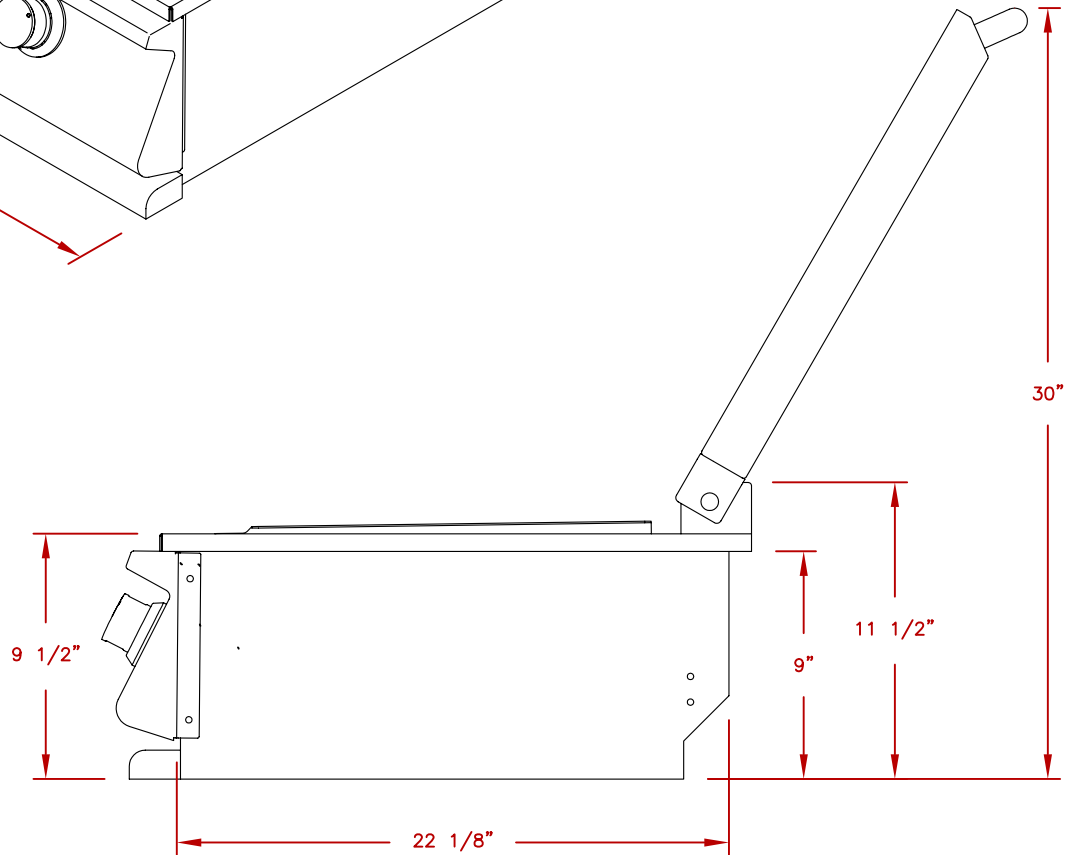

LINE	BBQ LINE
MODEL	HIBACHI DROP IN GRILL-LP
NUM	

CUT-OUT  
DIMENSION

TITLE	2017 BARBECUE LINE ACCESSORIES-DROP IN- HIBACHI DROP IN GRILL-LP	
-------	--	--

SCALE:	
--------	--

DWG NO.	BBQ14900P
---------	-----------