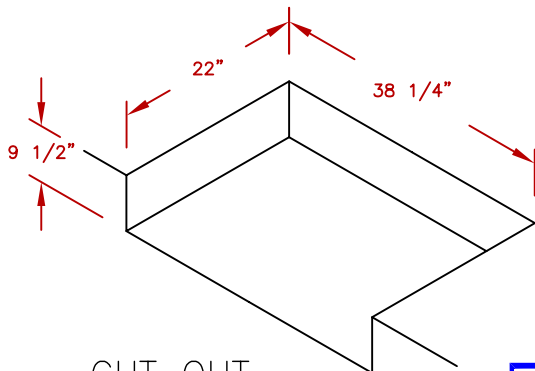

LINE	BBQ LINE
MODEL	P5 BURNER
NUM	

TITLE 2017 BARBECUE LINE  
GRILLS  
P5 BURNER

SCALE:

DWG NO. BBQ13P05

DWG BY G.GARCIA

REVISED

REV. DESCR.

DATE 12/14/16