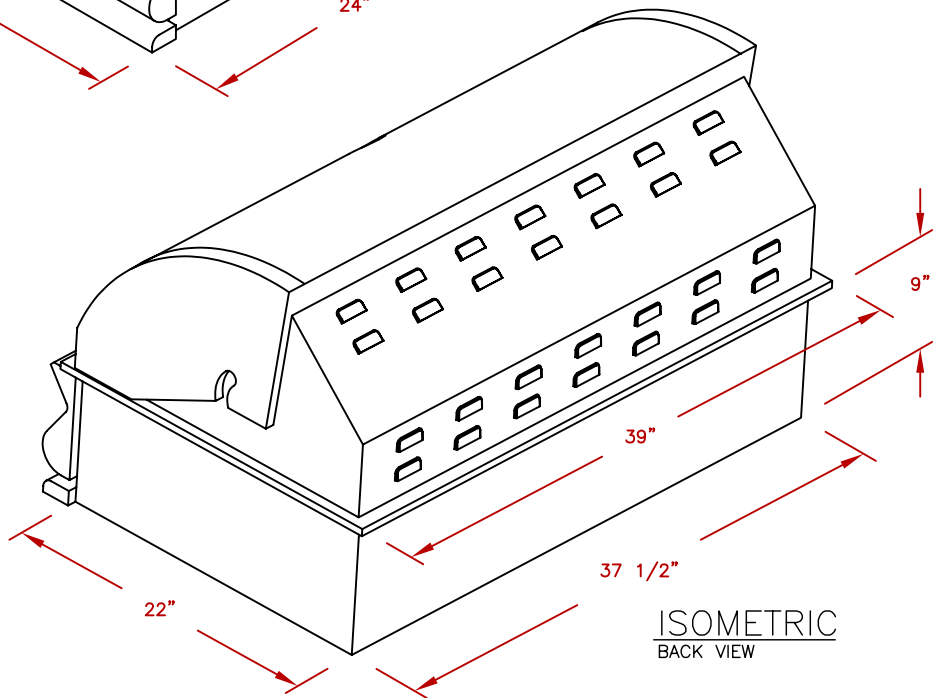

LINE	BBQ LINE
MODEL	P5 BURNER
NUM	

TITLE 2017 BARBECUE LINE  
GRILLS  
P5 BURNER

SCALE:

DWG NO. BBQ13P05

DWG BY G.GARCIA

REVISED

REV. DESCR.

DATE 12/14/16