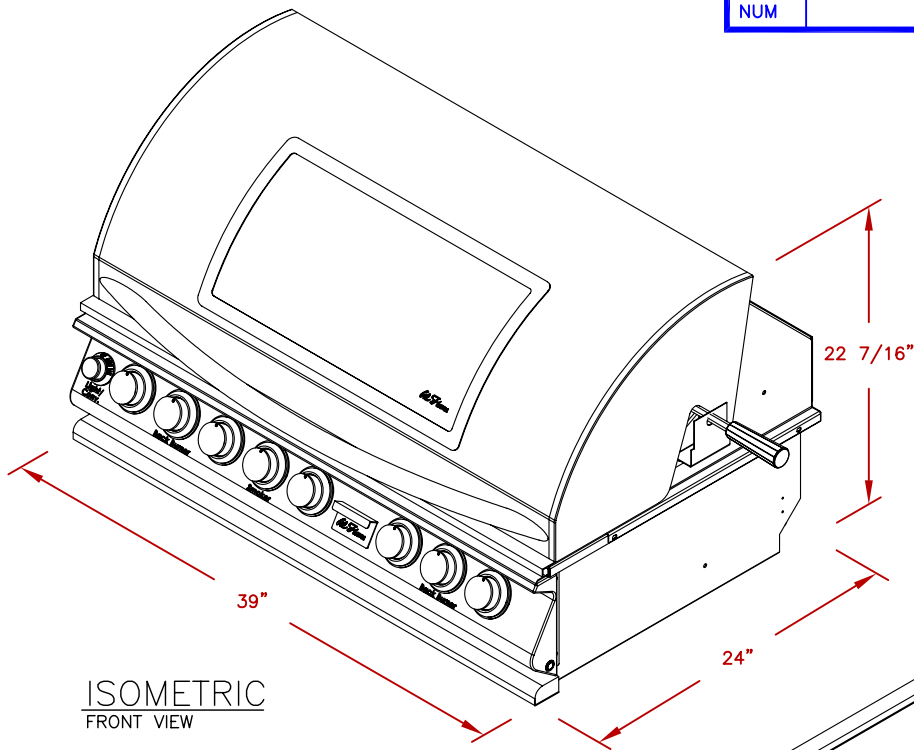

LINE	BBQ LINE
MODEL	TOP GUN 5 BRNR CONV/GRILL
NUM	

ISOMETRIC
FRONT VIEW

ISOMETRIC
BACK VIEW

CUT OUT
5 BURNER GRILL

	TITLE		2017 BARBECUE LINE GRILLS
			TOP GUN 5 BRNR CONV/GRILL
SCALE:	DWG NO.	DWG BY	
N/A	BBQ13875CTG	G.GARCIA	
REVISED	REV. DESCR.	DATE	
		12/14/16	