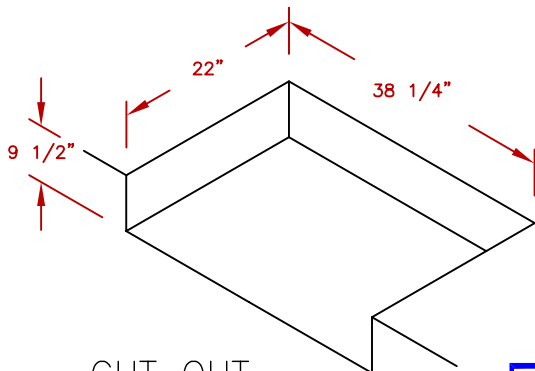

LINE	BBQ LINE
MODEL	TOP GUN 5 BRNR CONV/GRILL
NUM	

ISOMETRIC
FRONT VIEW

ISOMETRIC
BACK VIEW

CUT OUT
5 BURNER GRILL

	TITLE		2017 BARBECUE LINE GRILLS
			TOP GUN 5 BRNR CONV/GRILL
SCALE:	DWG NO.	DWG BY	
N/A	BBQ13875CTG	G.GARCIA	
REVISED	REV. DESCR.	DATE	
		12/14/16	