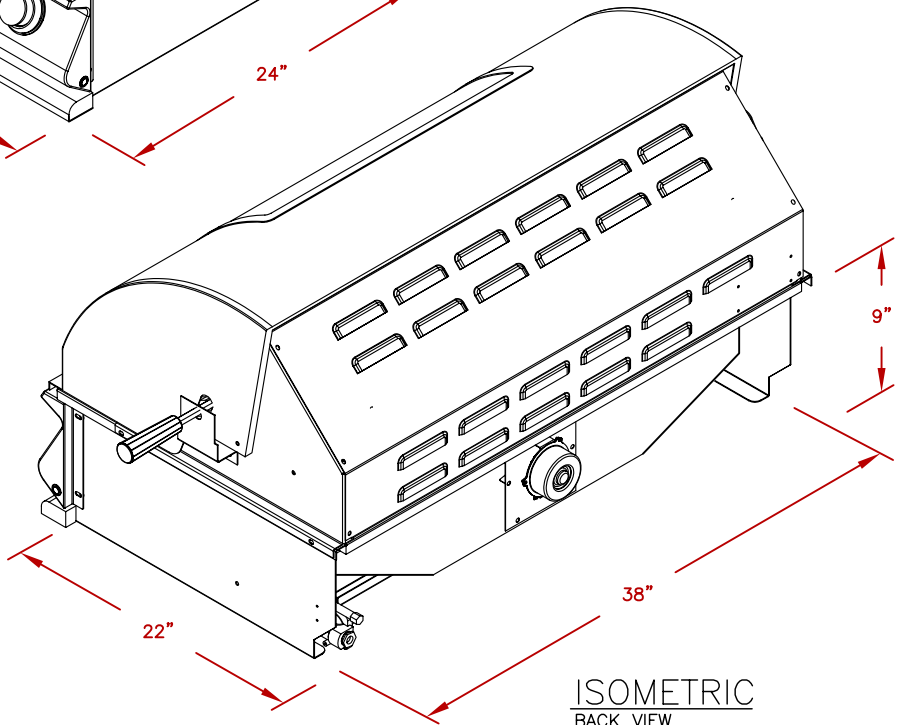

LINE	BBQ LINE
MODEL	TOP GUN 5 BRNR CONV/GRILL
NUM	

ISOMETRIC
FRONT VIEW

ISOMETRIC
BACK VIEW

CUT OUT
5 BURNER GRILL

	TITLE		2017 BARBECUE LINE GRILLS
			TOP GUN 5 BRNR CONV/GRILL
SCALE:	DWG NO.	DWG BY	
N/A	BBQ13875CTG	G.GARCIA	
REVISED	REV. DESCR.	DATE	
		12/14/16	