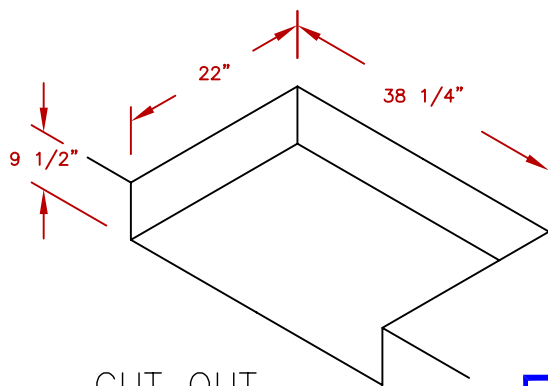

LINE	BBQ LINE
MODEL	5 BURNER CONV. GRILL
NUM	

ISOMETRIC
FRONT VIEW

ISOMETRIC
BACK VIEW

CUT OUT
5 BURNER GRILL

	TITLE 2017 BARBECUE LINE GRILLS 5 BURNER CONV. GRILL	
	SCALE: N/A	DWG NO. BBQ13875CP
REVISED	REV. DESCR.	DATE 12/14/16