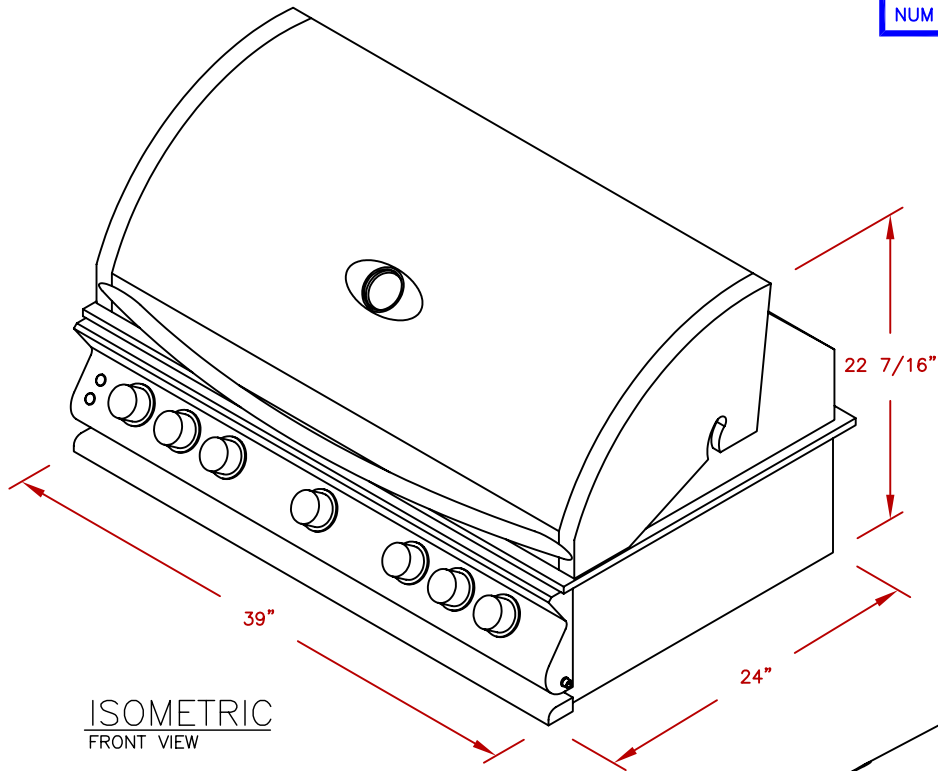

LINE	BBQ LINE
MODEL	5 BURNER CONV. GRILL
NUM	

ISOMETRIC
FRONT VIEW

ISOMETRIC
BACK VIEW

CUT OUT
5 BURNER GRILL

	TITLE 2017 BARBECUE LINE GRILLS 5 BURNER CONV. GRILL	
	SCALE: N/A	DWG NO. BBQ13875CP
REVISED	REV. DESCR.	DATE 12/14/16