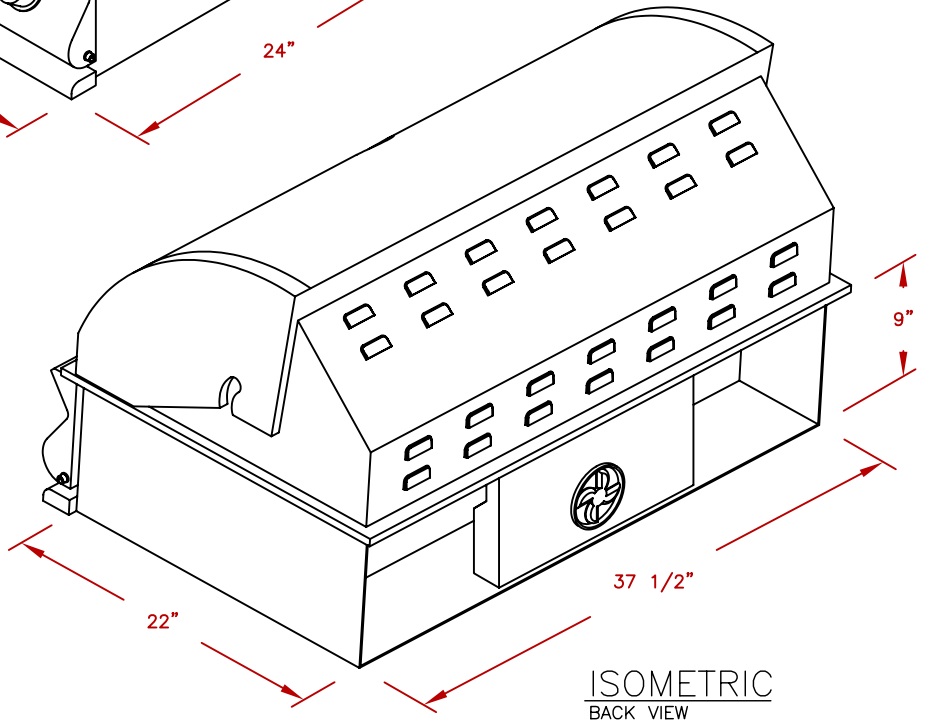

LINE	BBQ LINE
MODEL	5 BURNER CONV. GRILL
NUM	

ISOMETRIC
FRONT VIEW

ISOMETRIC
BACK VIEW

CUT OUT
5 BURNER GRILL

	TITLE 2017 BARBECUE LINE GRILLS 5 BURNER CONV. GRILL	
	SCALE: N/A	DWG NO. BBQ13875CP
REVISED	REV. DESCR.	DATE 12/14/16