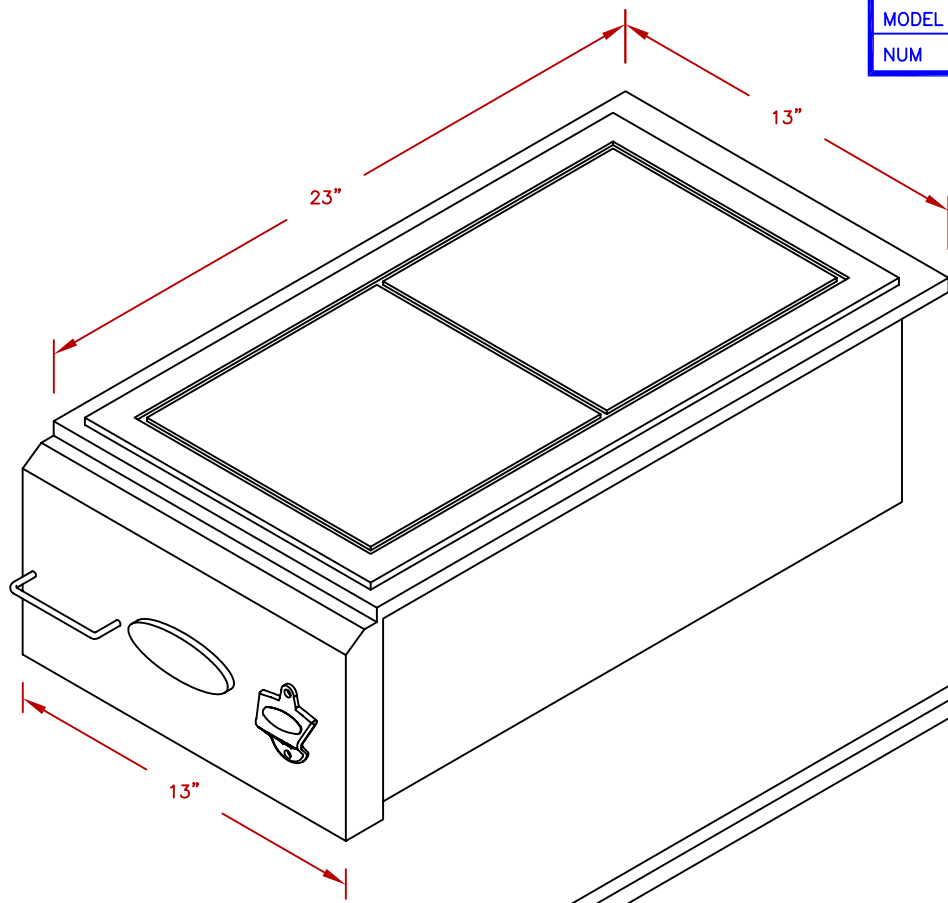

LINE	BBQ LINE
MODEL	12" COCKTAIL CENTER
NUM	

CUT OUT DIMENSIONS

TITLE
2017 BARBECUE LINE
ACCESSORIES-DROP IN-
12" COCKTAIL CENTER

SCALE:

DWG NO.
BBQ12842P-12

DWG BY
G.GARCIA

REVISED

REV. DESCR.