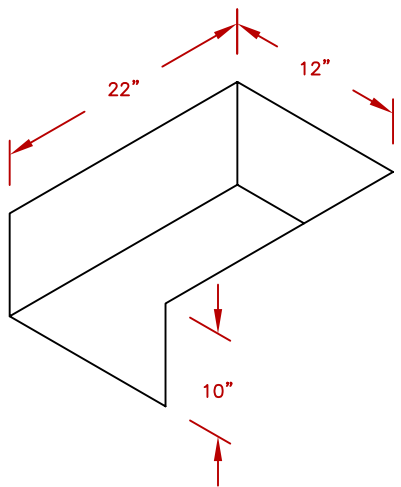

LINE	BBQ LINE
MODEL	12" COCKTAIL CENTER
NUM	

CUT OUT DIMENSIONS

TITLE
2017 BARBECUE LINE
ACCESSORIES-DROP IN-
12" COCKTAIL CENTER

SCALE:

DWG NO.
BBQ12842P-12

DWG BY
G.GARCIA

REVISED

REV. DESCR.