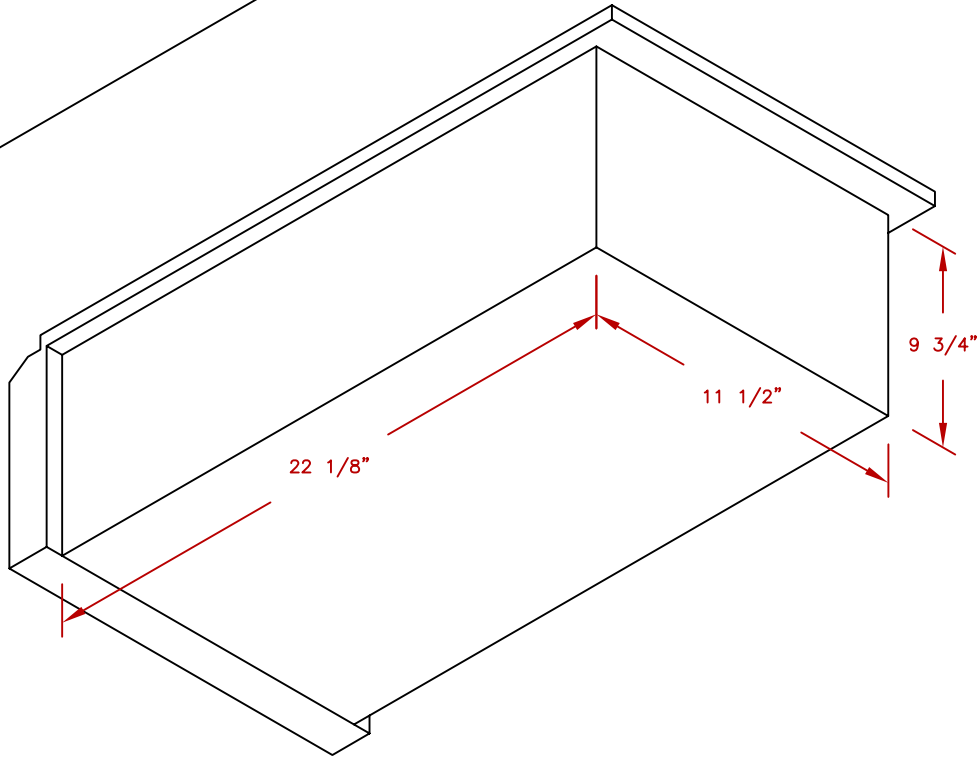

LINE	BBQ LINE
MODEL	12" COCKTAIL CENTER
NUM	

CUT OUT DIMENSIONS

TITLE
2017 BARBECUE LINE
ACCESSORIES-DROP IN-
12" COCKTAIL CENTER

SCALE:

DWG NO.
BBQ12842P-12

DWG BY
G.GARCIA

REVISED

REV. DESCR.