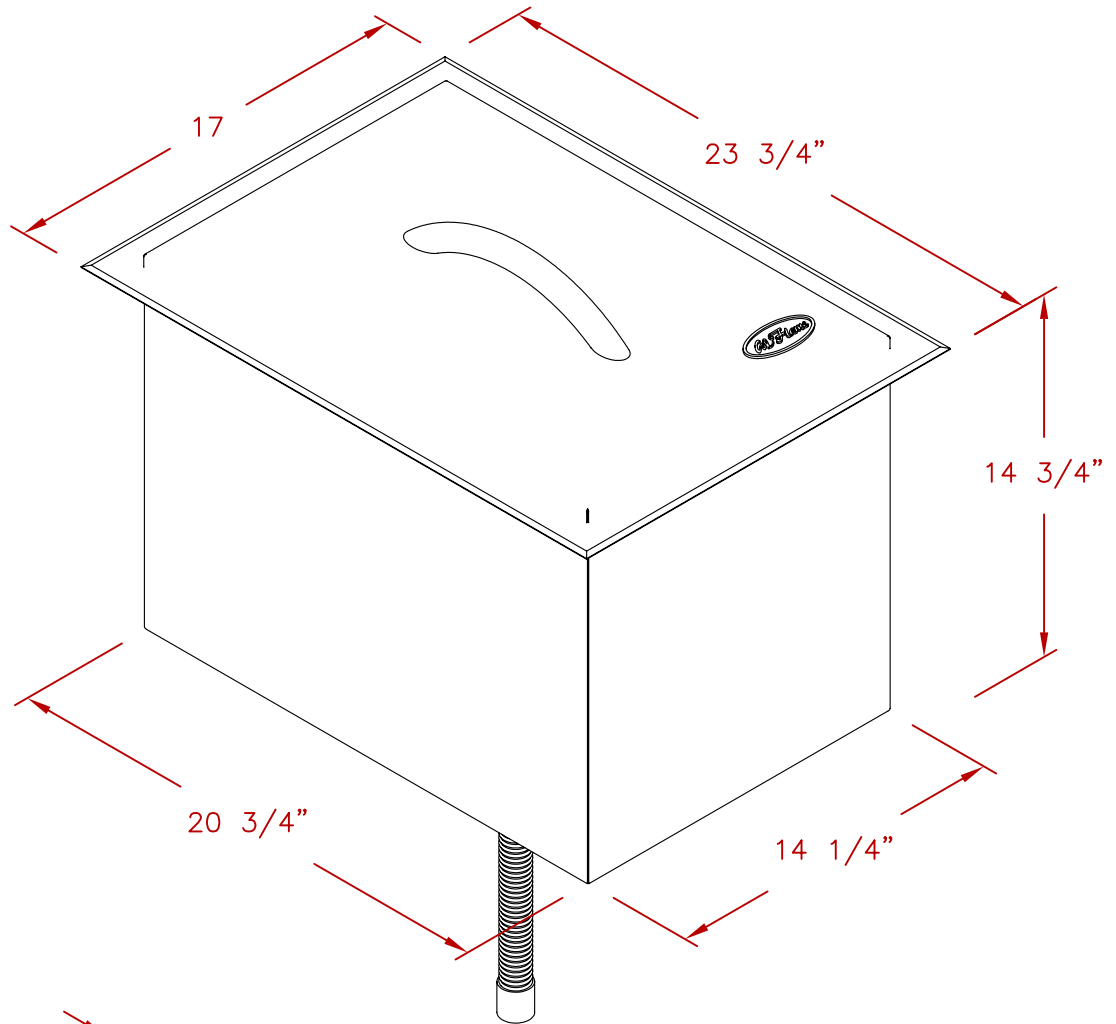

LINE	BBQ LINE
MODEL	DROP IN ICE BUCKET
NUM	

CUT OUT DIMENSIONS

	TITLE 2017 BARBECUE LINE ACCESSORIES-DROP IN- DROP IN ICE BUCKET	
	SCALE:	DWG NO. BBQ11864
REVISED	REV. DESCR.	DATE 12/14/16

NOTE:
DUE TO OUR CONTINUOUS IMPROVEMENT PROGRAM, ALL MODELS
AND SPECIFICATIONS ARE SUBJECT TO CHANGE WITHOUT NOTICE.