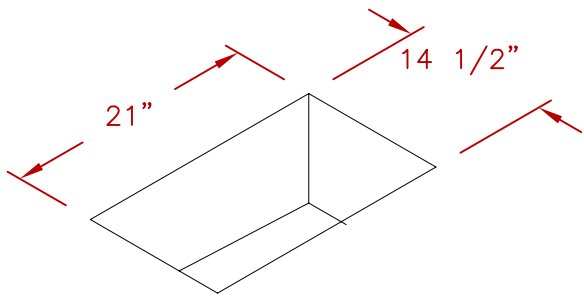

LINE	BBQ LINE
MODEL	DROP IN ICE BUCKET
NUM	

CUT OUT DIMENSIONS

	TITLE 2017 BARBECUE LINE ACCESSORIES-DROP IN- DROP IN ICE BUCKET	
	SCALE:	DWG NO. BBQ11864
REVISED	REV. DESCR.	DATE 12/14/16

NOTE:
DUE TO OUR CONTINUOUS IMPROVEMENT PROGRAM, ALL MODELS
AND SPECIFICATIONS ARE SUBJECT TO CHANGE WITHOUT NOTICE.