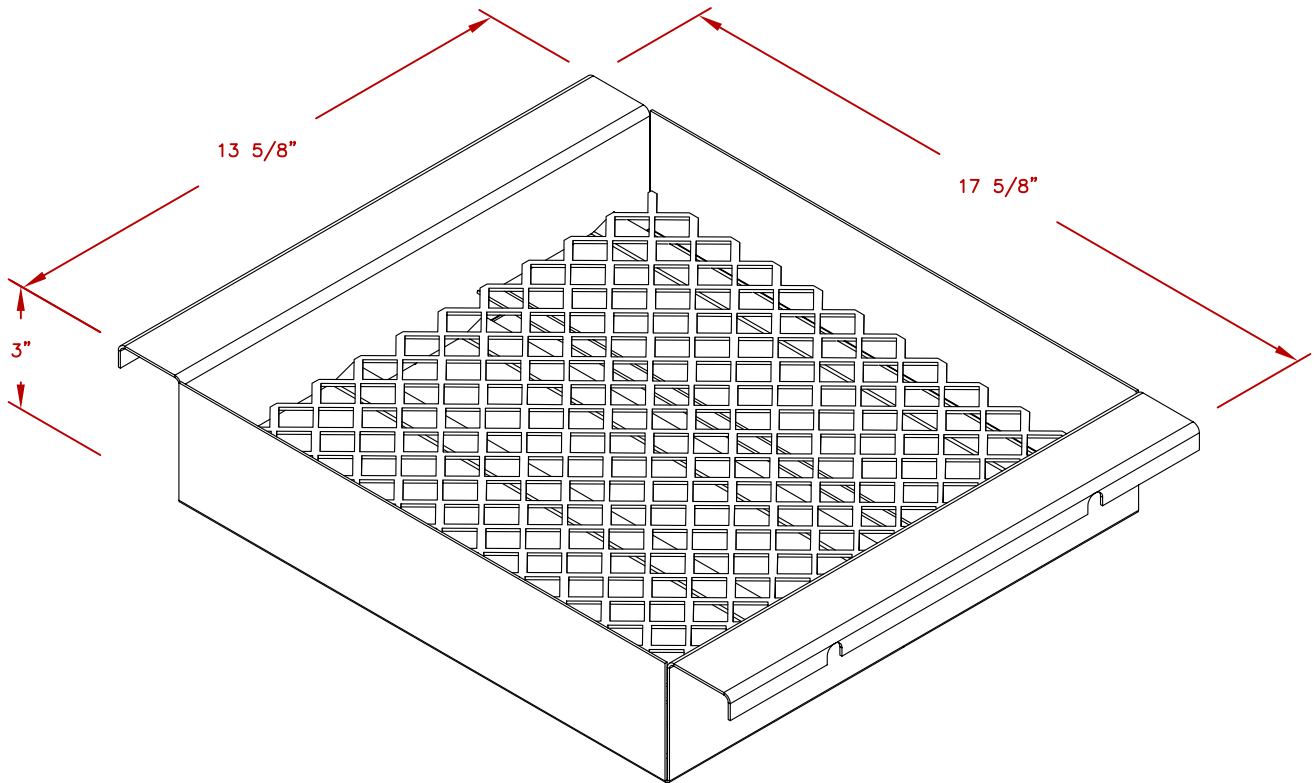

LINE	BBQ LINE
MODEL	CHARCOAL TRAY
NUM	

	TITLE 2017 BARBECUE LINE GRILL ACCESORIES CHARCOAL TRAY	
	SCALE:	DWG NO. BBQ11859
REVISED	REV. DESCR.	DWG BY G.GARCIA
		DATE 12/14/16

NOTE:
DUE TO OUR CONTINUOUS IMPROVEMENT PROGRAM, ALL MODELS
AND SPECIFICATIONS ARE SUBJECT TO CHANGE WITHOUT NOTICE.