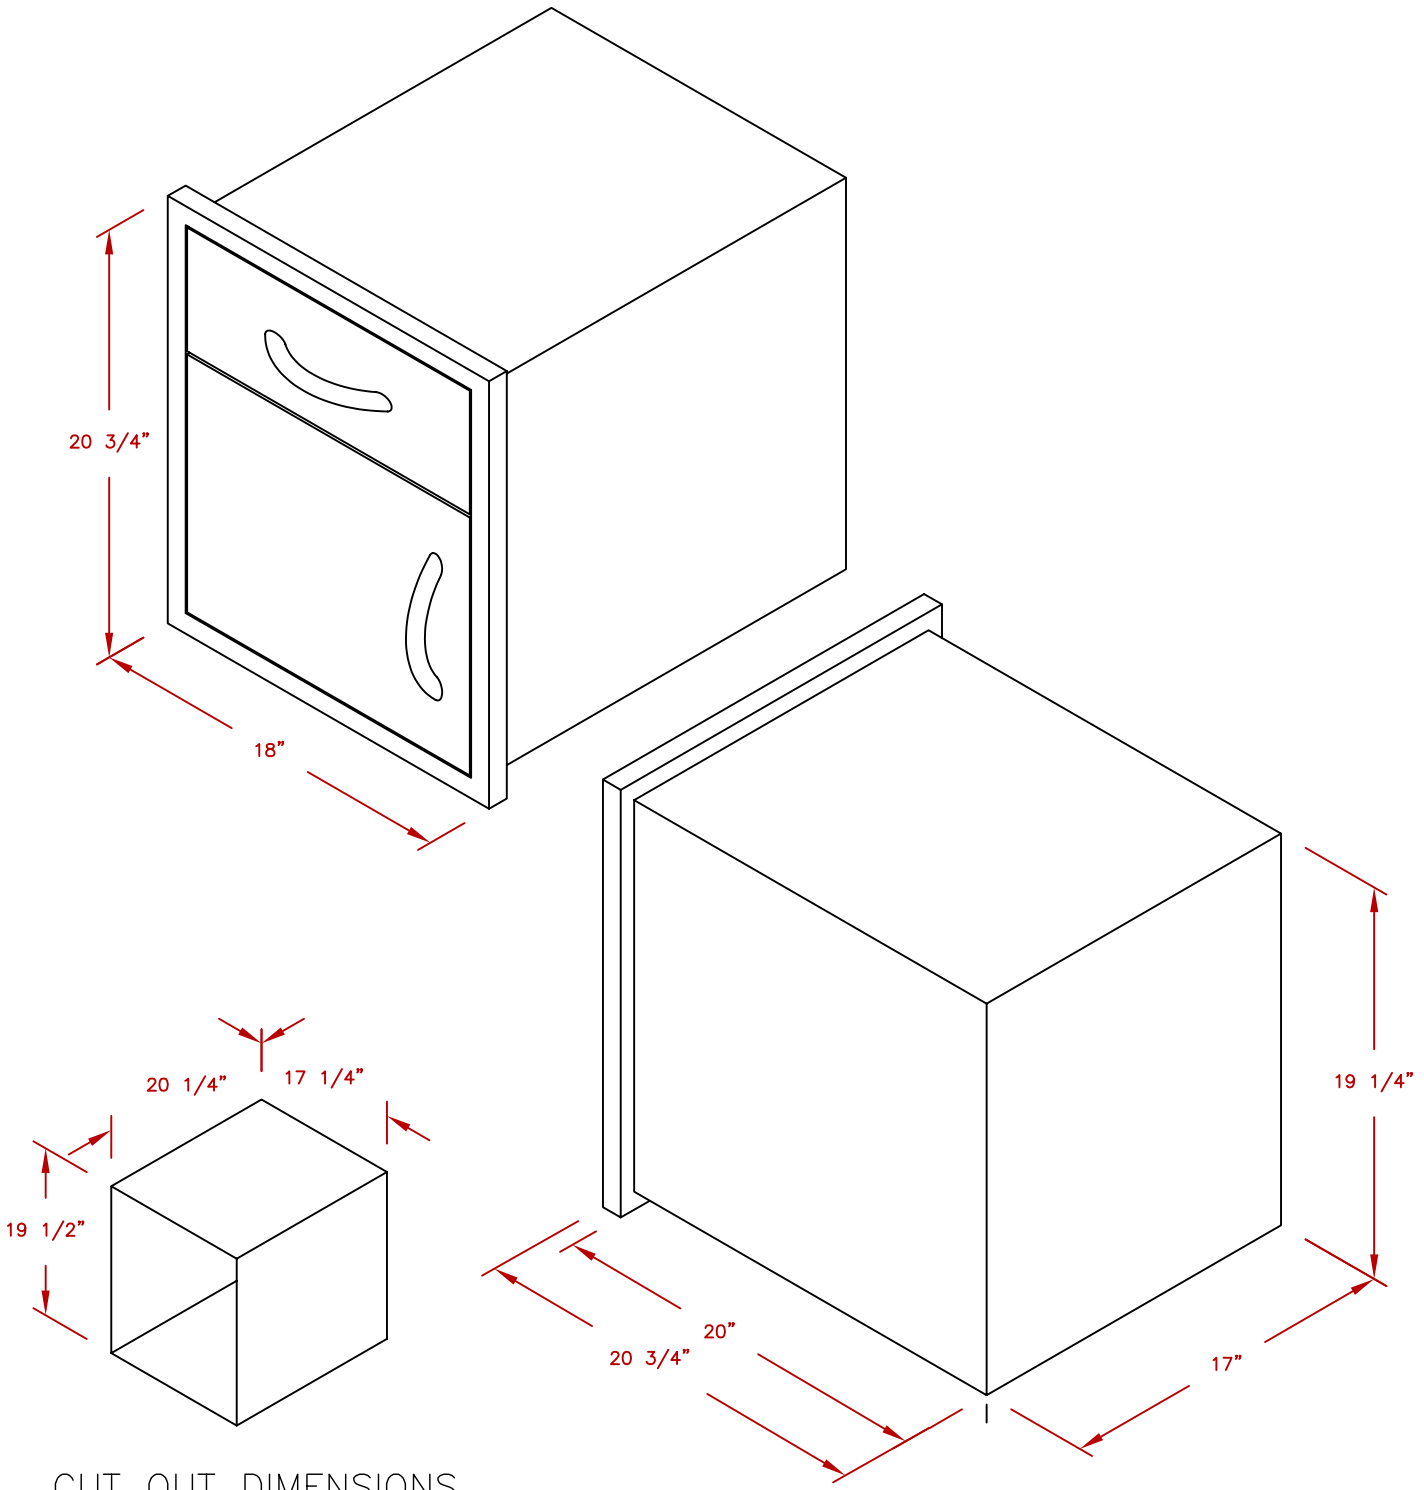

LINE	BBQ LINE
MODEL	18 DOOR & DRAWER COMBO
NUM	

CUT OUT DIMENSIONS

TITLE 2017 BARBECUE LINE
DOORS & DRAWERS
18 DOOR & DRAWER COMBO

SCALE:
REVISED

DWG NO. BBQ11840P-18
REV. DESCR.

DWG BY G.GARCIA
DATE 12/14/16