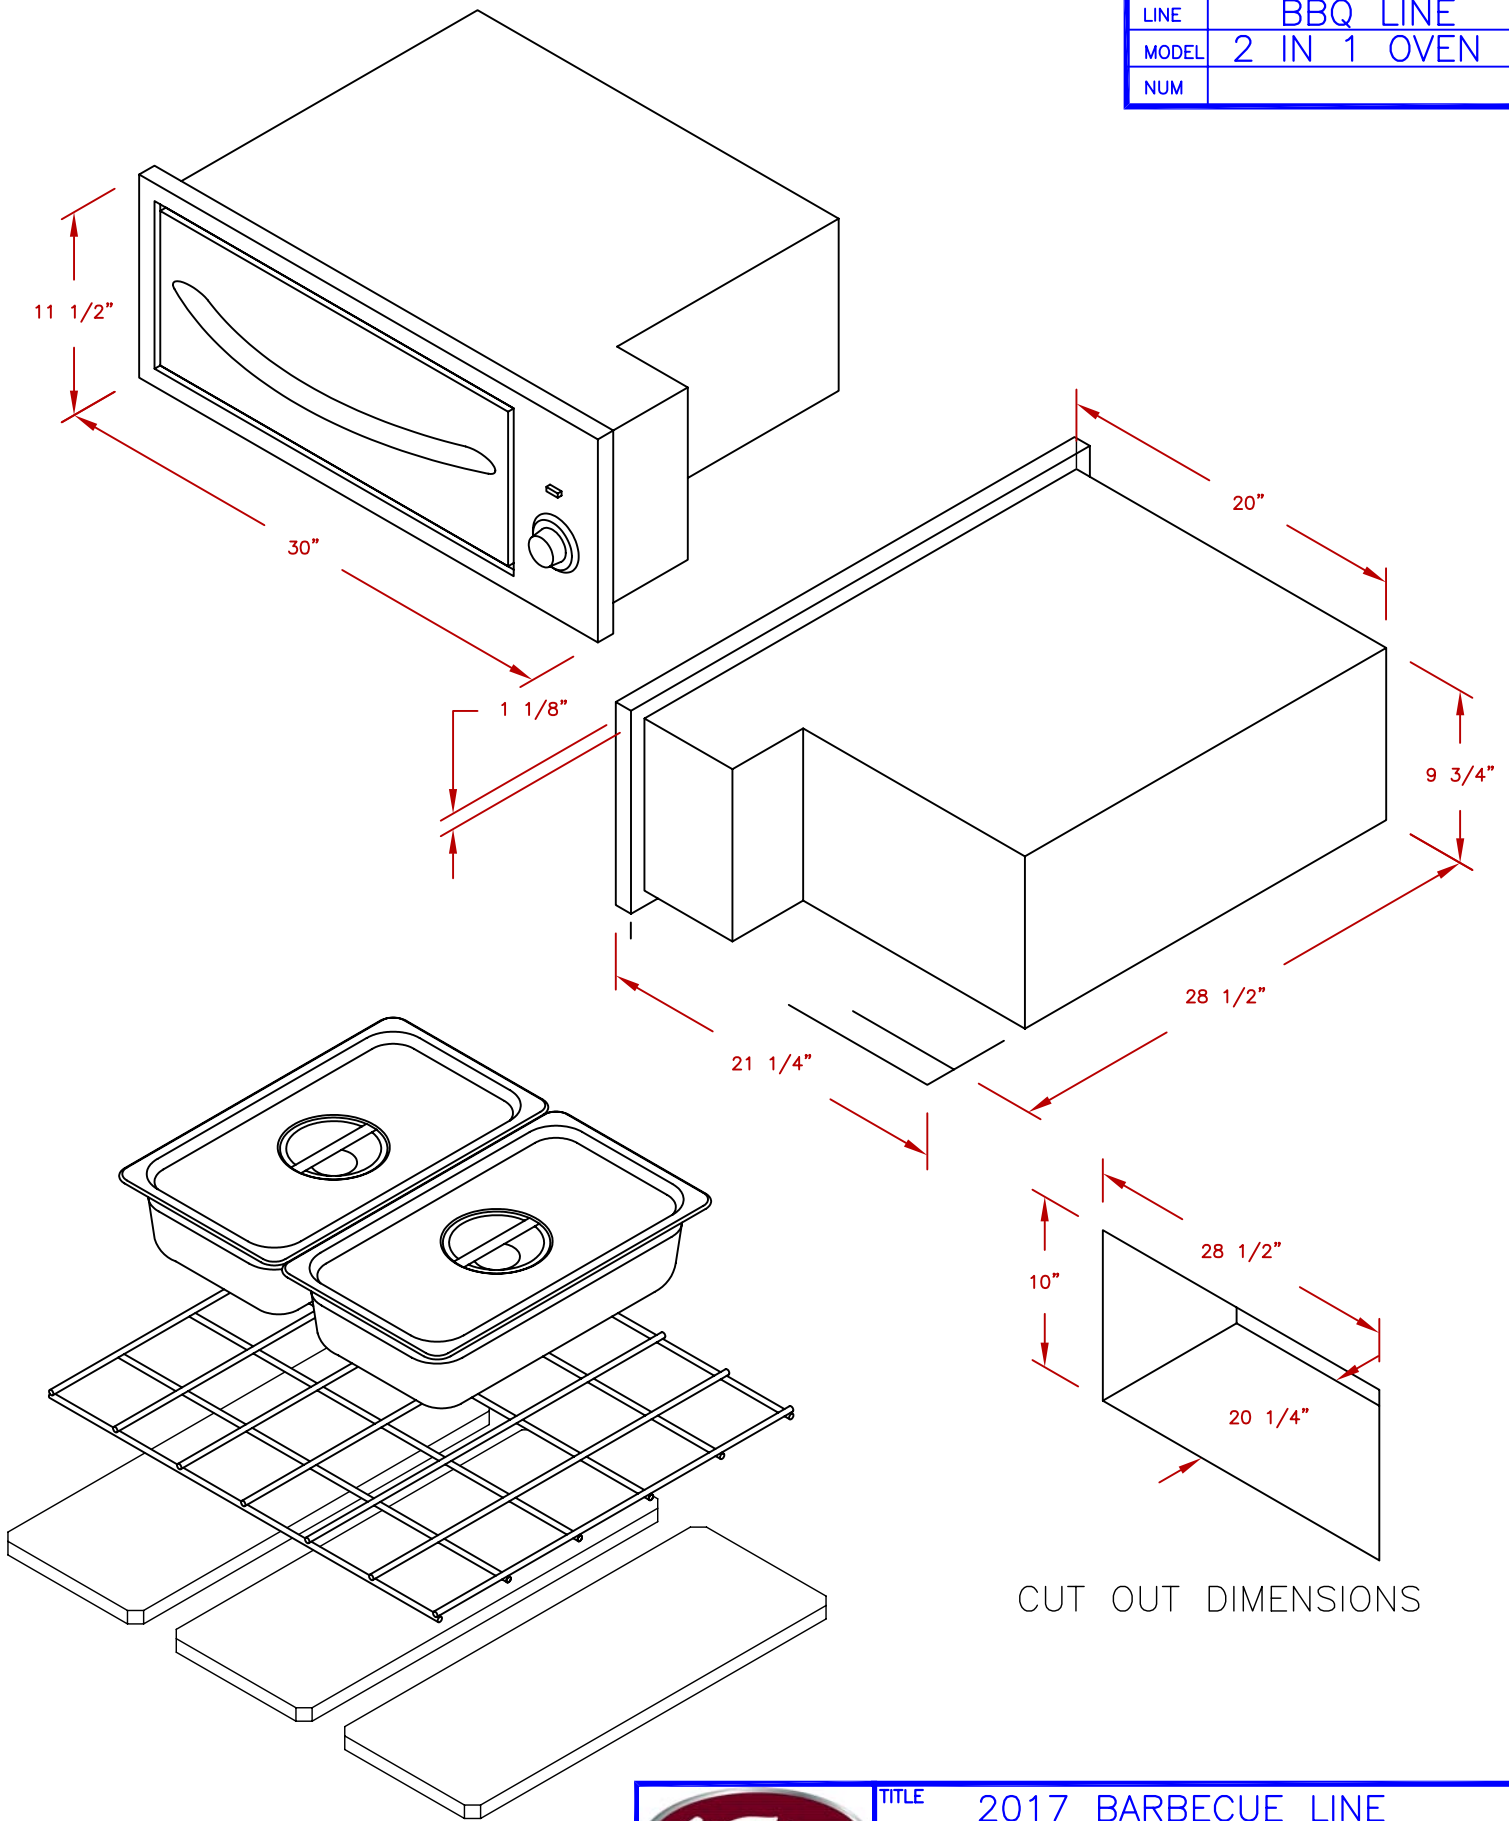

LINE	BBQ LINE
MODEL	2 IN 1 OVEN
NUM	

CUT OUT DIMENSIONS

TITLE 2017 BARBECUE LINE OVENS
2 IN 1 OVEN

SCALE:

DWG NO. BBQ10967E

DWG BY G.GARCIA

REVISED

REV. DESCR.