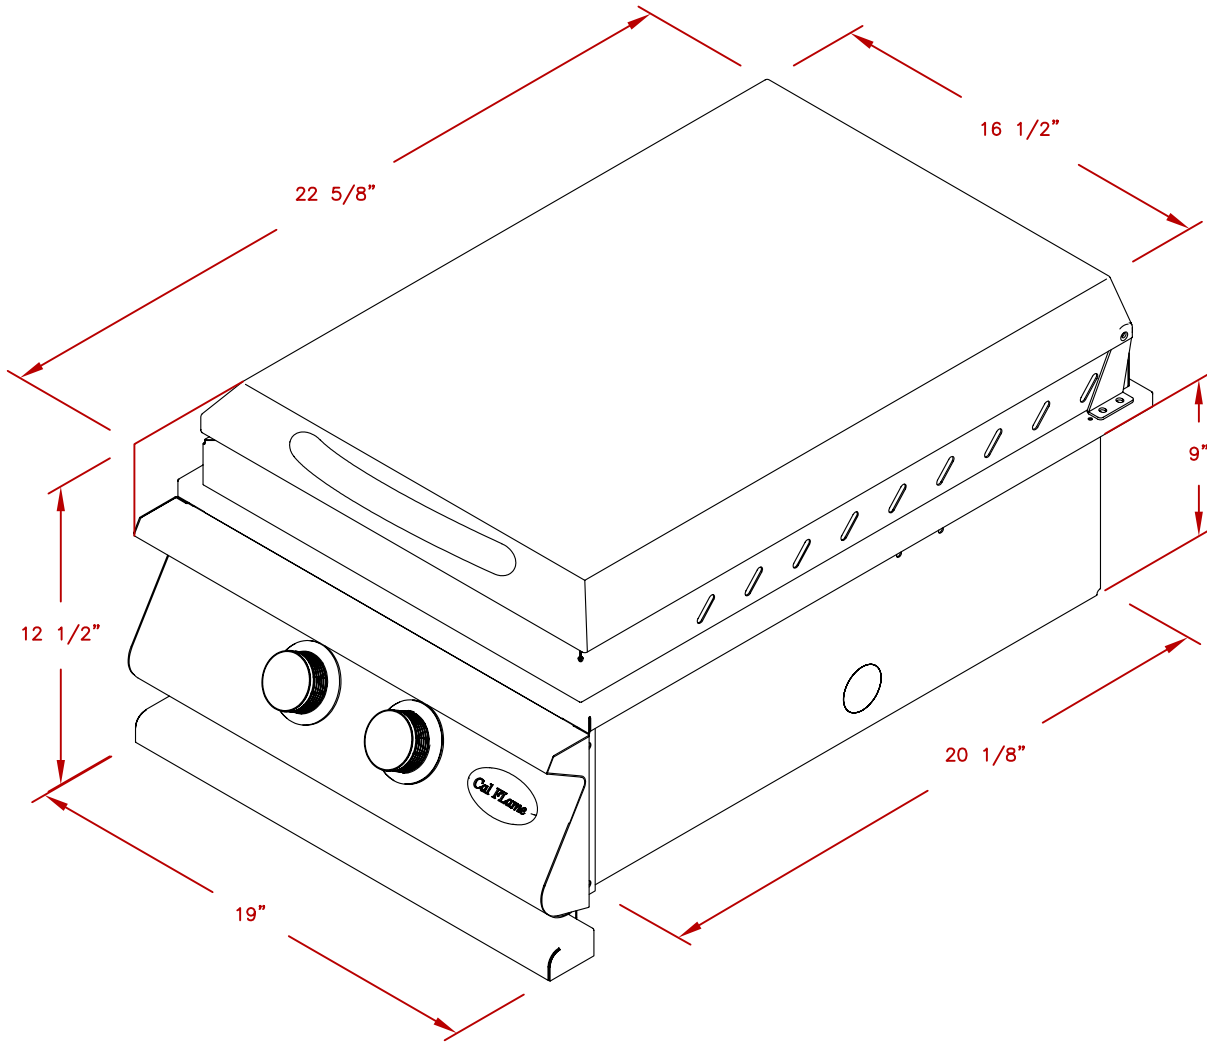

LINE	BBQ LINE
MODEL	POWER BURNER-LP
NUM	

CUT-OUT  
DIMENSIONS

NOTE:  
DUE TO OUR CONTINUOUS IMPROVEMENT PROGRAM, ALL MODELS  
AND SPECIFICATIONS ARE SUBJECT TO CHANGE WITHOUT NOTICE.

	TITLE 2016 BARBECUE LINE ACCESSORIES-DROP IN- POWER BURNER-LP	
	SCALE:	DWG NO. BBQ10955P
REVISED	REV. DESCR.	DWG BY G.GARCIA
		DATE 12/23/15