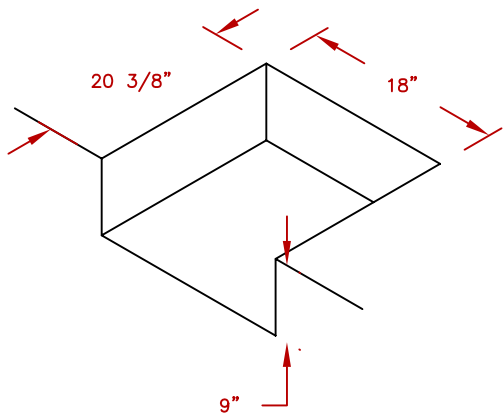

LINE	BBQ LINE
MODEL	POWER BURNER-LP
NUM	

CUT-OUT  
DIMENSIONS

NOTE:  
DUE TO OUR CONTINUOUS IMPROVEMENT PROGRAM, ALL MODELS  
AND SPECIFICATIONS ARE SUBJECT TO CHANGE WITHOUT NOTICE.

	TITLE 2016 BARBECUE LINE ACCESSORIES-DROP IN- POWER BURNER-LP	
	SCALE:	DWG NO. BBQ10955P
REVISED	REV. DESCR.	DWG BY G.GARCIA
		DATE 12/23/15