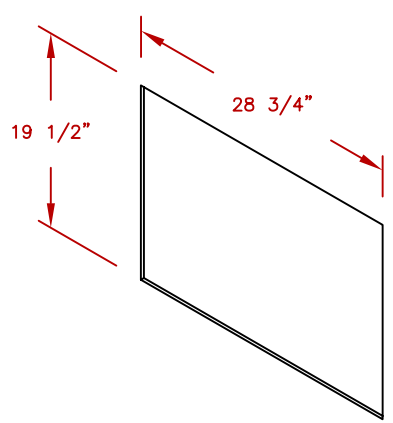

LINE	BBQ LINE
MODEL	30 DOUBLE ACCESS DOOR
NUM	

ISOMETRIC VIEW

DOOR CUT OUT

	TITLE 2017 BARBECUE LINE DOORS & DRAWERS 30 DOUBLE ACCESS DOOR	
	SCALE:	DWG NO. BBQ10839P-30
REVISED	REV. DESCR.	DATE 12/14/16

NOTE:  
DUE TO OUR CONTINUOUS IMPROVEMENT PROGRAM, ALL MODELS  
AND SPECIFICATIONS ARE SUBJECT TO CHANGE WITHOUT NOTICE.