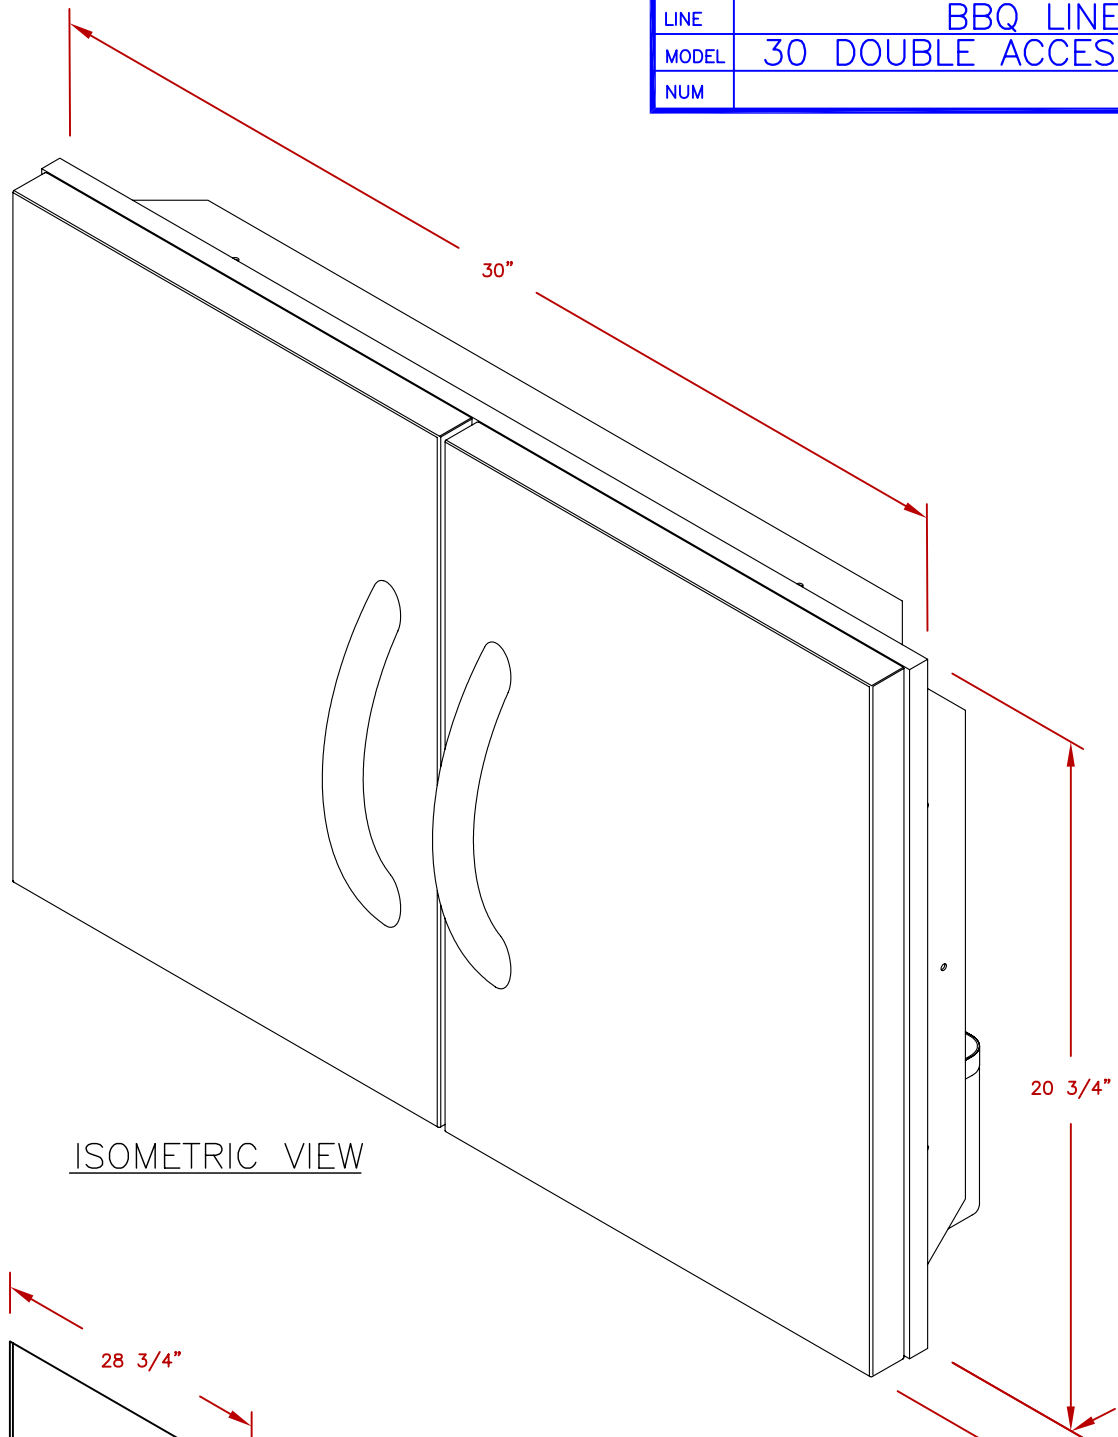

LINE	BBQ LINE
MODEL	30 DOUBLE ACCESS DOOR
NUM	

ISOMETRIC VIEW

DOOR CUT OUT

	TITLE 2017 BARBECUE LINE DOORS & DRAWERS 30 DOUBLE ACCESS DOOR	
	SCALE:	DWG NO. BBQ10839P-30
REVISED	REV. DESCR.	DATE 12/14/16

NOTE:  
DUE TO OUR CONTINUOUS IMPROVEMENT PROGRAM, ALL MODELS  
AND SPECIFICATIONS ARE SUBJECT TO CHANGE WITHOUT NOTICE.