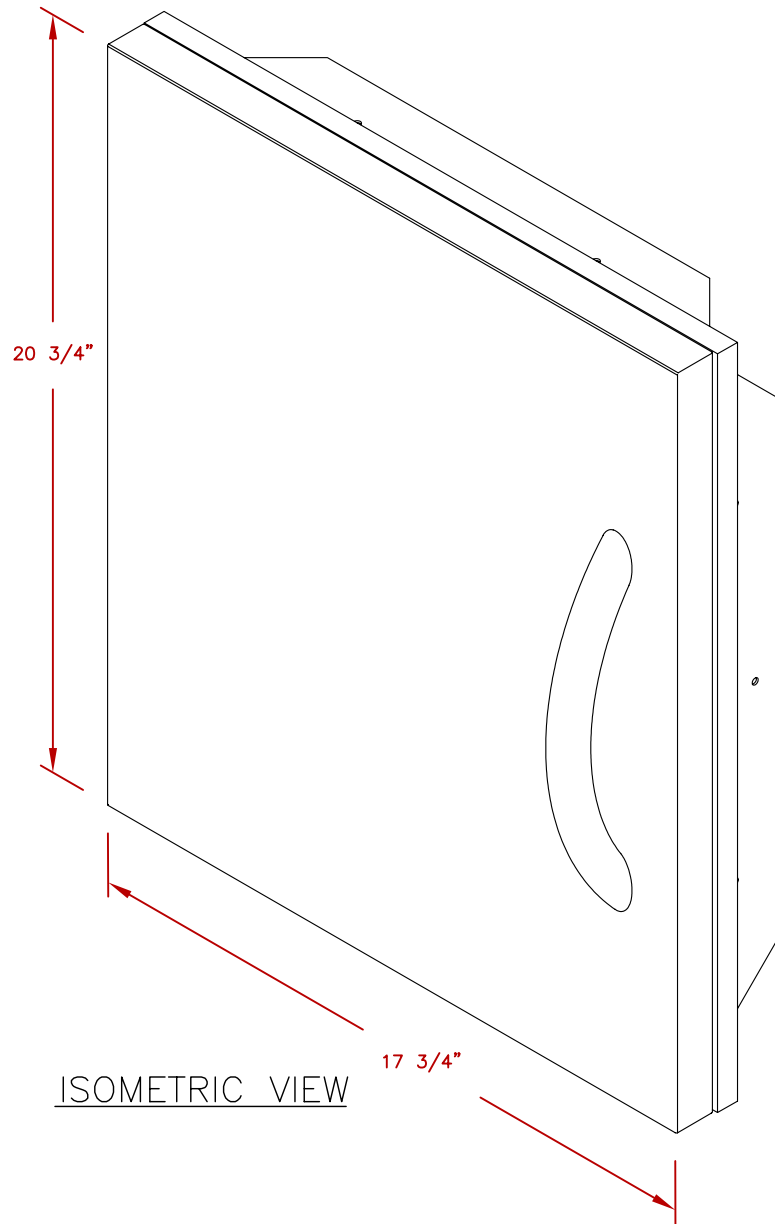

LINE	BBQ LINE
MODEL	18 SINGLE ACCESS DOOR
NUM	

	TITLE 2017 BARBECUE LINE DOORS & DRAWERS 18 SINGLE ACCESS DOOR	
	SCALE:	DWG NO. BBQ10839P-18
REVISED	REV. DESCR.	DWG BY G.GARCIA
		DATE 12/14/16

NOTE:  
DUE TO OUR CONTINUOUS IMPROVEMENT PROGRAM, ALL MODELS  
AND SPECIFICATIONS ARE SUBJECT TO CHANGE WITHOUT NOTICE.