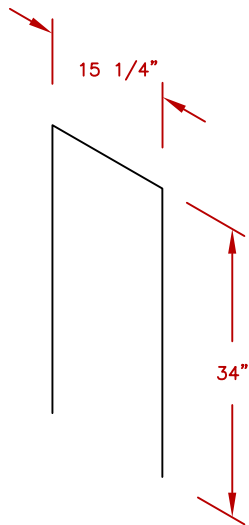

LINE	BBQ LINE
MODEL	OUTDOOR SST REFR.
NUM	

ISOMETRIC VIEW

CUT-OUT DIMENSIONS

	TITLE 2017 BARBECUE LINE OUTDOOR SST REFR.	
	SCALE:	DWG NO. BBQ10710
REVISED	REV. DESCR.	DWG BY G.GARCIA
		DATE 12/15/16

NOTE:
DUE TO OUR CONTINUOUS IMPROVEMENT PROGRAM, ALL MODELS
AND SPECIFICATIONS ARE SUBJECT TO CHANGE WITHOUT NOTICE.