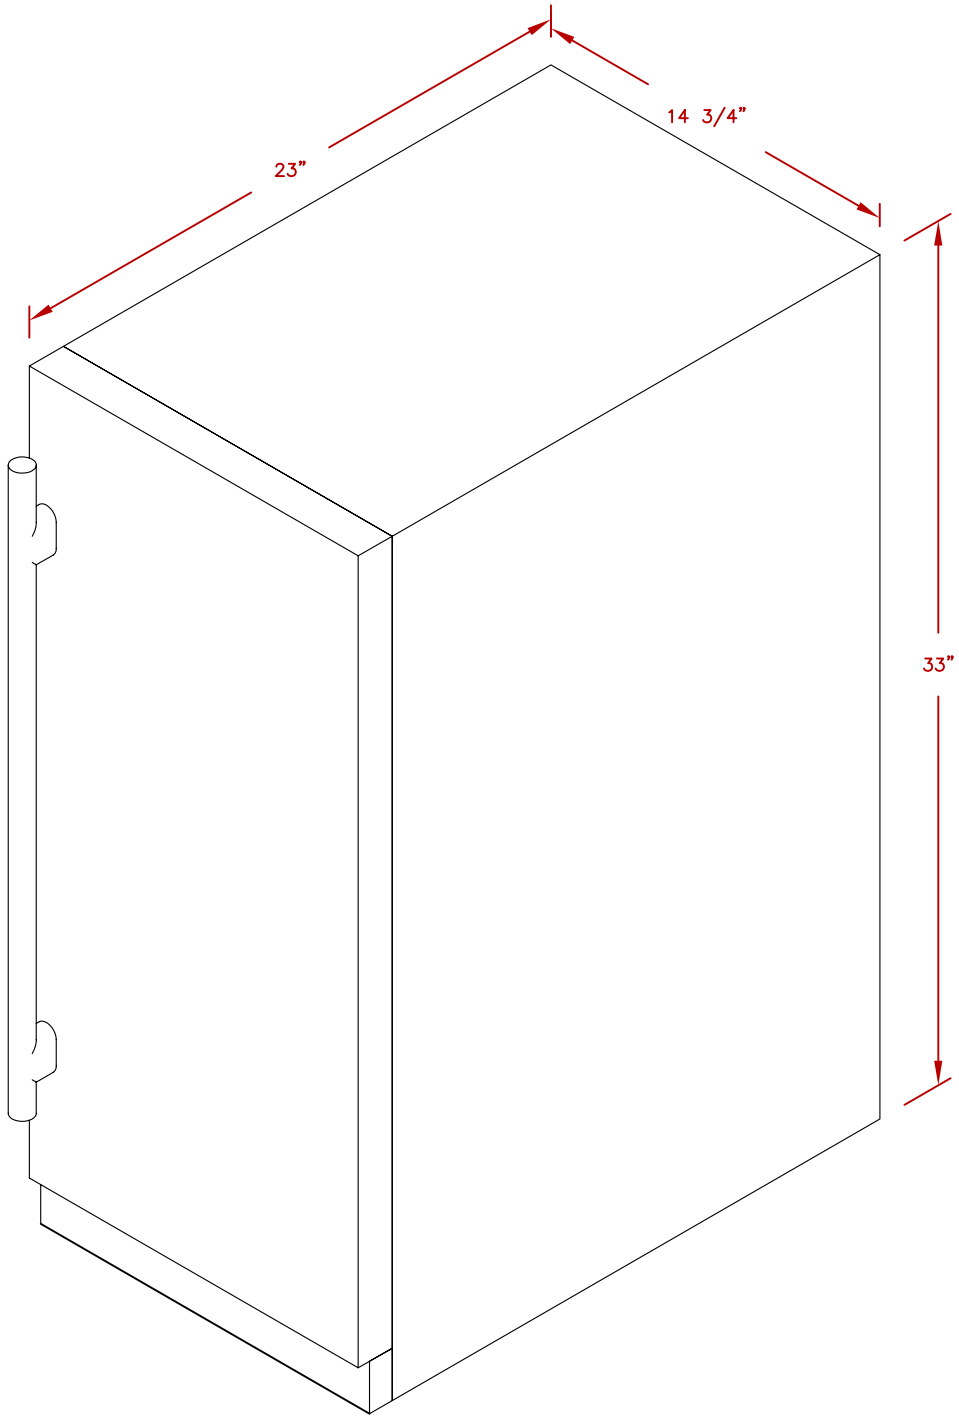

LINE	BBQ LINE
MODEL	OUTDOOR SST REFR.
NUM	

ISOMETRIC VIEW

CUT-OUT DIMENSIONS

	TITLE 2017 BARBECUE LINE OUTDOOR SST REFR.	
	SCALE:	DWG NO. BBQ10710
REVISED	REV. DESCR.	DWG BY G.GARCIA
		DATE 12/15/16

NOTE:
DUE TO OUR CONTINUOUS IMPROVEMENT PROGRAM, ALL MODELS
AND SPECIFICATIONS ARE SUBJECT TO CHANGE WITHOUT NOTICE.