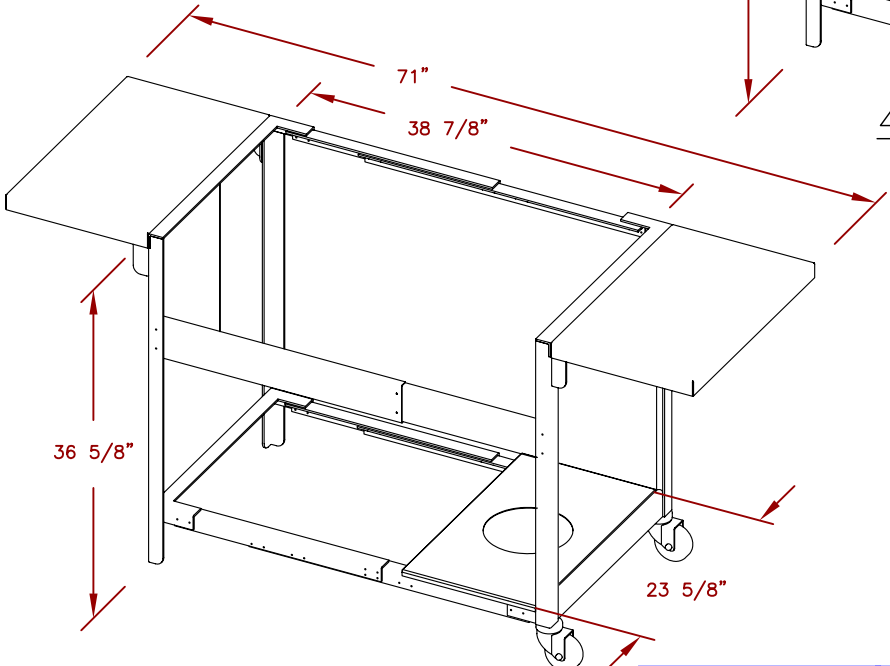

LINE	BBQ LINE
MODEL	A-LA CART
NUM	

3 BURNER

4 BURNER

5 BURNER

	TITLE 2016 BARBECUE LINE CARTS A-LA CART	
	DWG NO. BBQ10245-KDB	DWG BY G.GARCIA
SCALE:	REV. DESCR.	DATE 12/15/16
REVISED		

NOTE:  
DUE TO OUR CONTINUOUS IMPROVEMENT PROGRAM, ALL MODELS  
AND SPECIFICATIONS ARE SUBJECT TO CHANGE WITHOUT NOTICE.