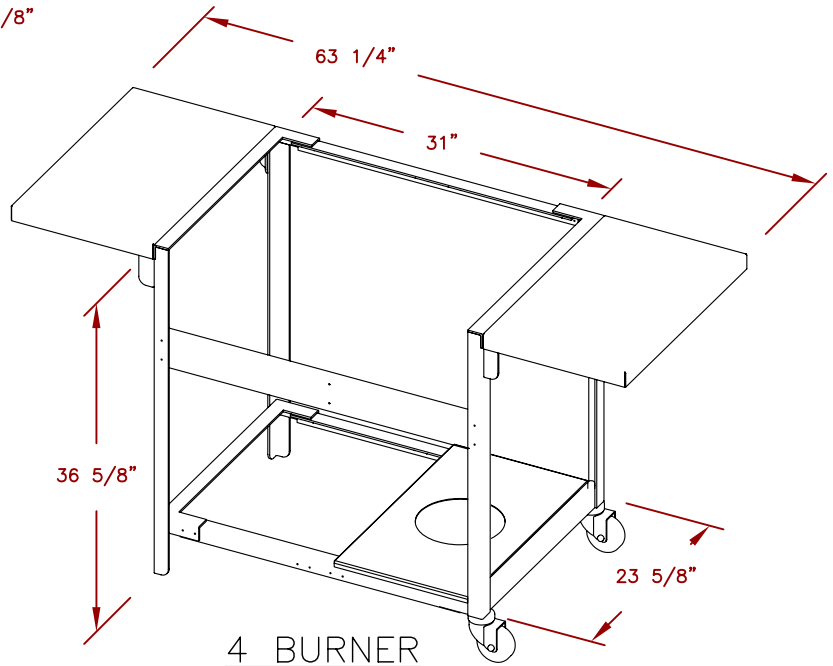

LINE	BBQ LINE
MODEL	A-LA CART
NUM	

3 BURNER

4 BURNER

5 BURNER

	TITLE 2016 BARBECUE LINE CARTS A-LA CART	
	DWG NO. BBQ10245-KDB	DWG BY G.GARCIA
SCALE:	REV. DESCR.	DATE 12/15/16
REVISED		

NOTE:  
DUE TO OUR CONTINUOUS IMPROVEMENT PROGRAM, ALL MODELS  
AND SPECIFICATIONS ARE SUBJECT TO CHANGE WITHOUT NOTICE.