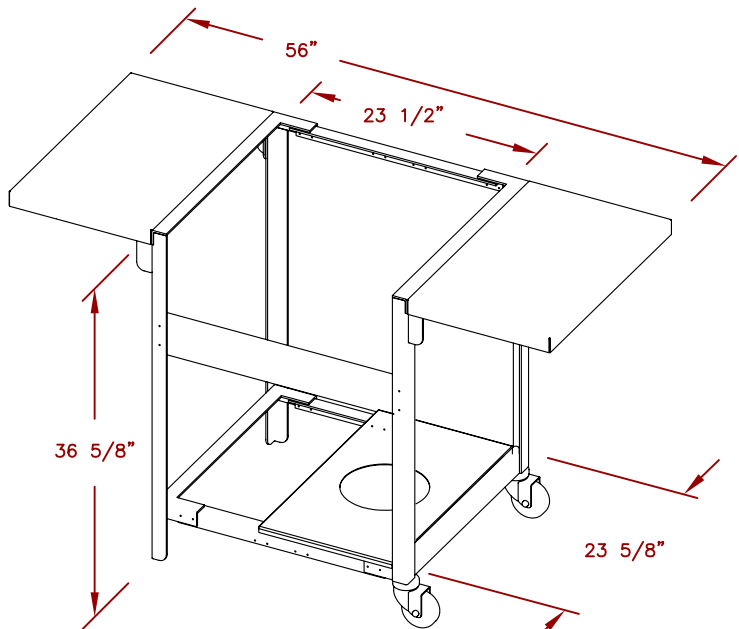

LINE	BBQ LINE
MODEL	A-LA CART
NUM	

3 BURNER

4 BURNER

5 BURNER

	TITLE 2016 BARBECUE LINE CARTS A-LA CART	
	DWG NO. BBQ10245-KDB	DWG BY G.GARCIA
SCALE:	REV. DESCR.	DATE 12/15/16
REVISED		

NOTE:  
DUE TO OUR CONTINUOUS IMPROVEMENT PROGRAM, ALL MODELS  
AND SPECIFICATIONS ARE SUBJECT TO CHANGE WITHOUT NOTICE.