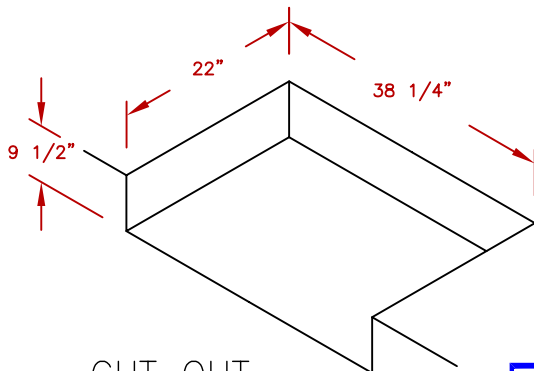

| | |
|-------|-----------|
| LINE | BBQ LINE |
| MODEL | P5 BURNER |
| NUM | |

ISOMETRIC
FRONT VIEW

ISOMETRIC
BACK VIEW

CUT OUT
5 BURNER GRILL

| | | | |
|---|-------------|----------|---|
|  | TITLE | | 2017 BARBECUE LINE GRILLS P5 BURNER |
| | SCALE: | DWG NO. | DWG BY |
| | | BBQ13P05 | G.GARCIA |
| REVISED | REV. DESCR. | DATE | 12/14/16 |