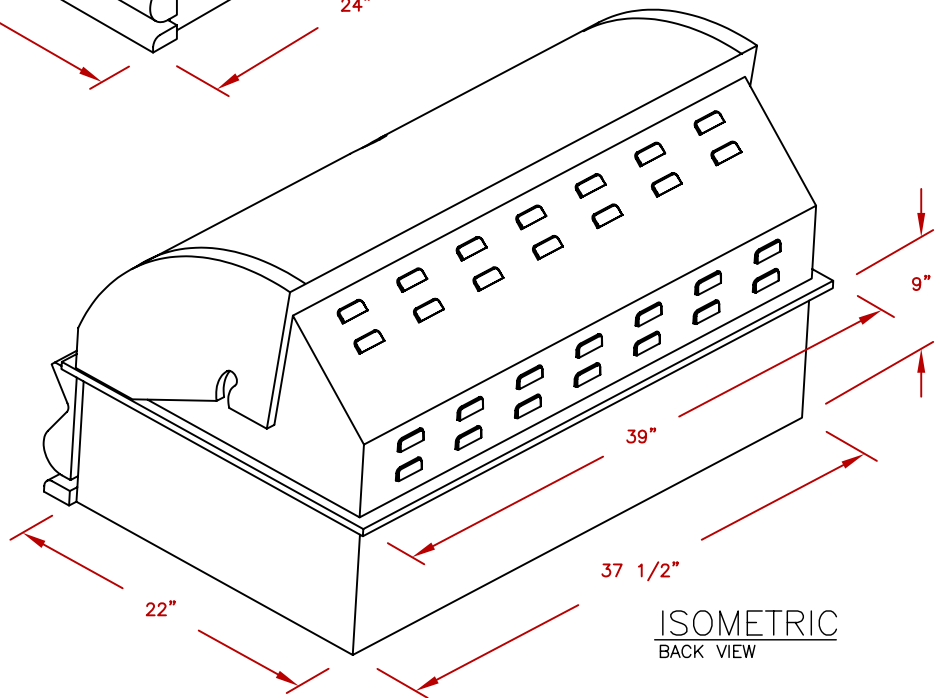

| | |
|-------|-----------|
| LINE | BBQ LINE |
| MODEL | P5 BURNER |
| NUM | |

ISOMETRIC
FRONT VIEW

ISOMETRIC
BACK VIEW

CUT OUT
5 BURNER GRILL

| | | | |
|---|-------------|----------|---|
|  | TITLE | | 2017 BARBECUE LINE GRILLS P5 BURNER |
| | SCALE: | DWG NO. | DWG BY |
| | | BBQ13P05 | G.GARCIA |
| REVISED | REV. DESCR. | DATE | 12/14/16 |