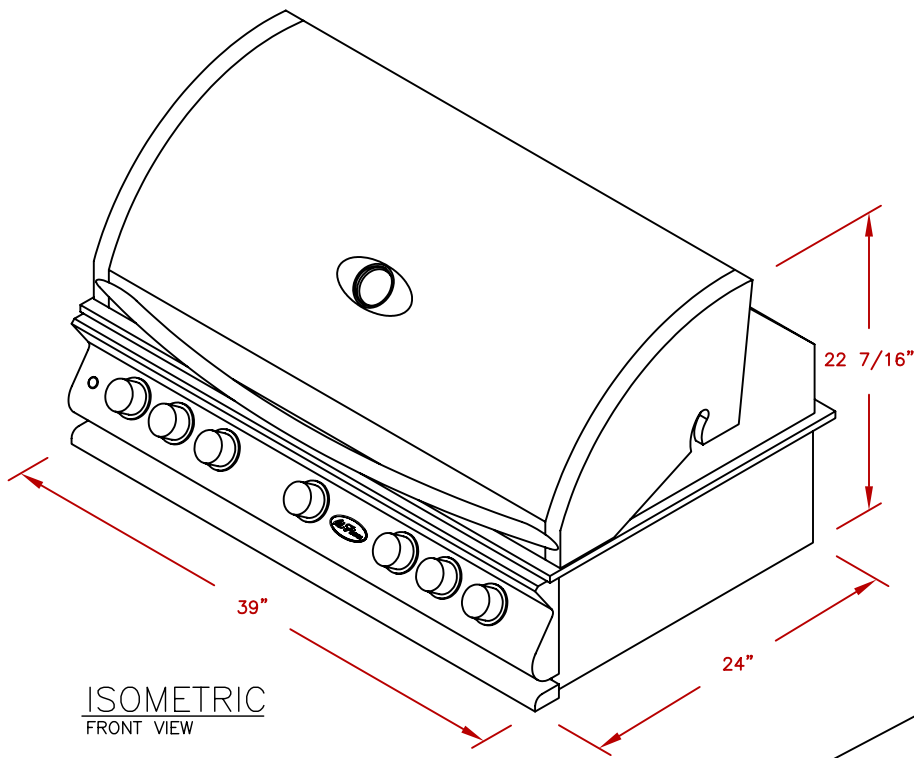

| | |
|-------|-----------|
| LINE | BBQ LINE |
| MODEL | P5 BURNER |
| NUM | |

ISOMETRIC
FRONT VIEW

ISOMETRIC
BACK VIEW

CUT OUT
5 BURNER GRILL

| | | | |
|---|-------------|----------|---|
|  | TITLE | | 2017 BARBECUE LINE GRILLS P5 BURNER |
| | SCALE: | DWG NO. | DWG BY |
| | | BBQ13P05 | G.GARCIA |
| REVISED | REV. DESCR. | DATE | 12/14/16 |