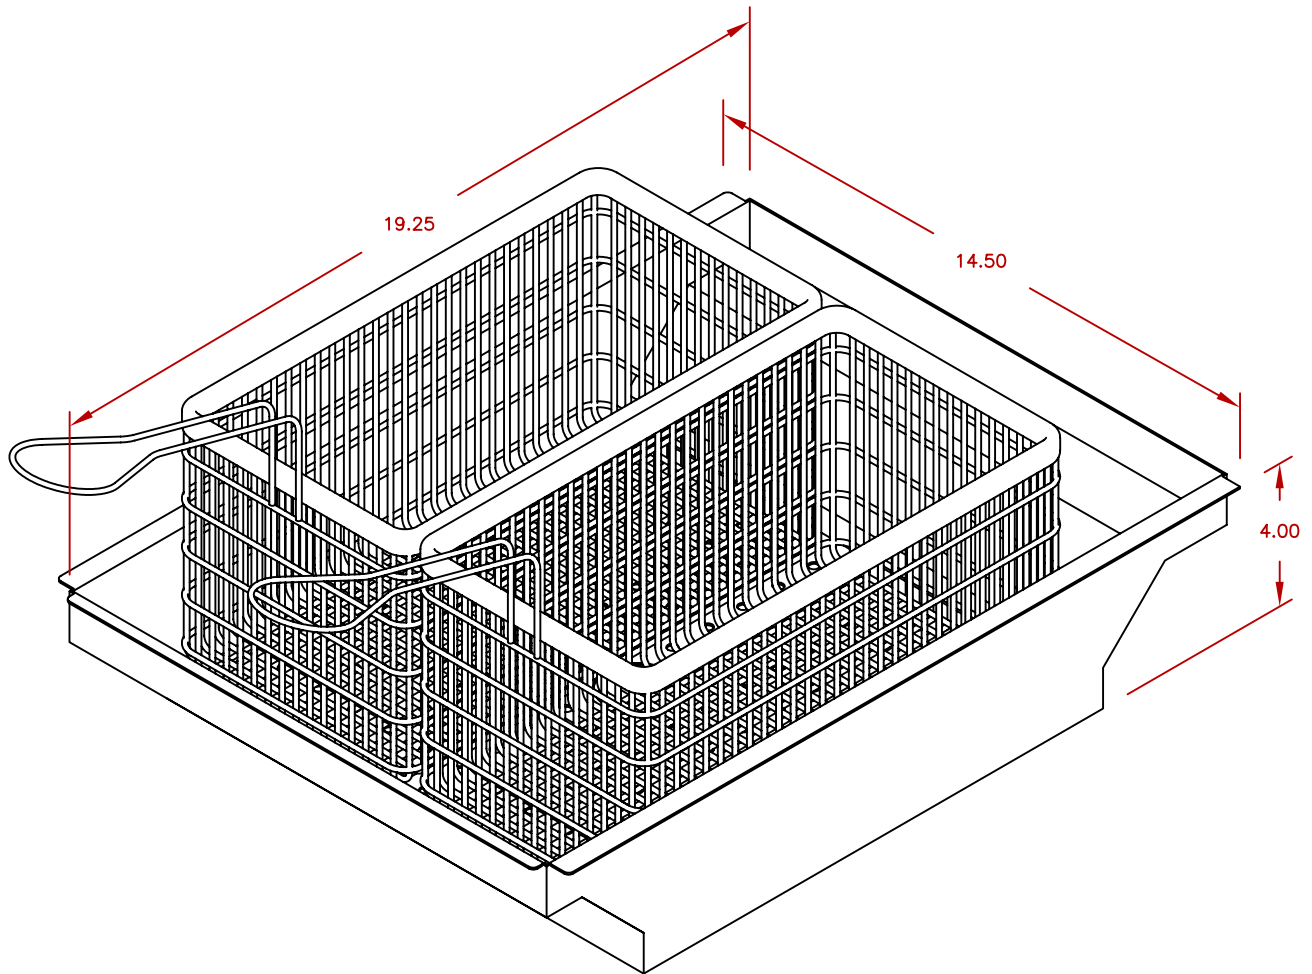

LINE	BBQ LINE
MODEL	DEEP FRY HELPER
NUM	

TITLE
 2017 BARBECUE LINE
 GRILL ACCESORIES
 DEEP FRY HELPER

SCALE:

DWG NO.
 BBQ09902

DWG BY
 G.GARCIA

REVISED

REV. DESCR.

DATE
 12/14/16