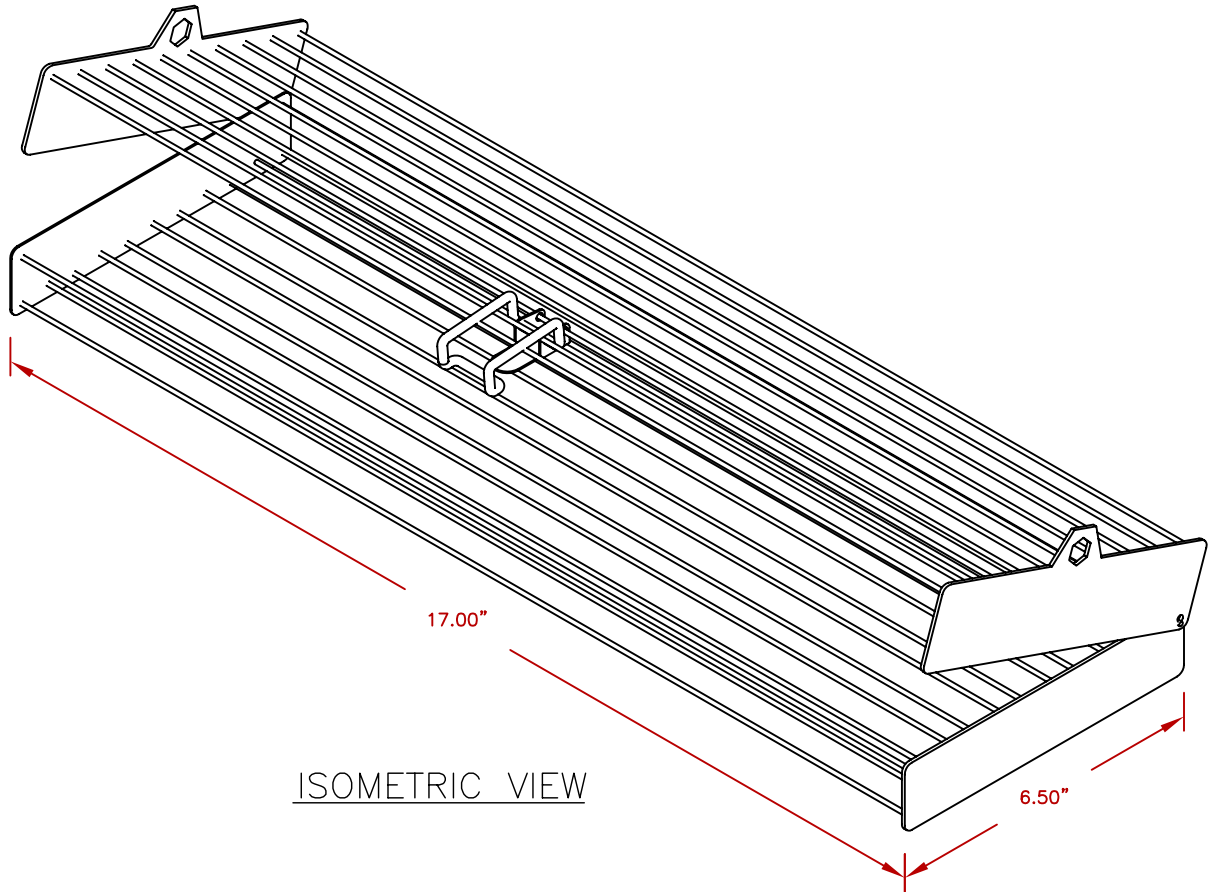

LINE	BBQ LINE
MODEL	ROTISSERIE BASKET
NUM	

TITLE 2017 BARBECUE LINE
GRILL ACCESORIES
ROTISSERIE BASKET

SCALE:

DWG NO. BBQ08892

DWG BY G.GARCIA

REVISED

REV. DESCR.

DATE 12/14/16