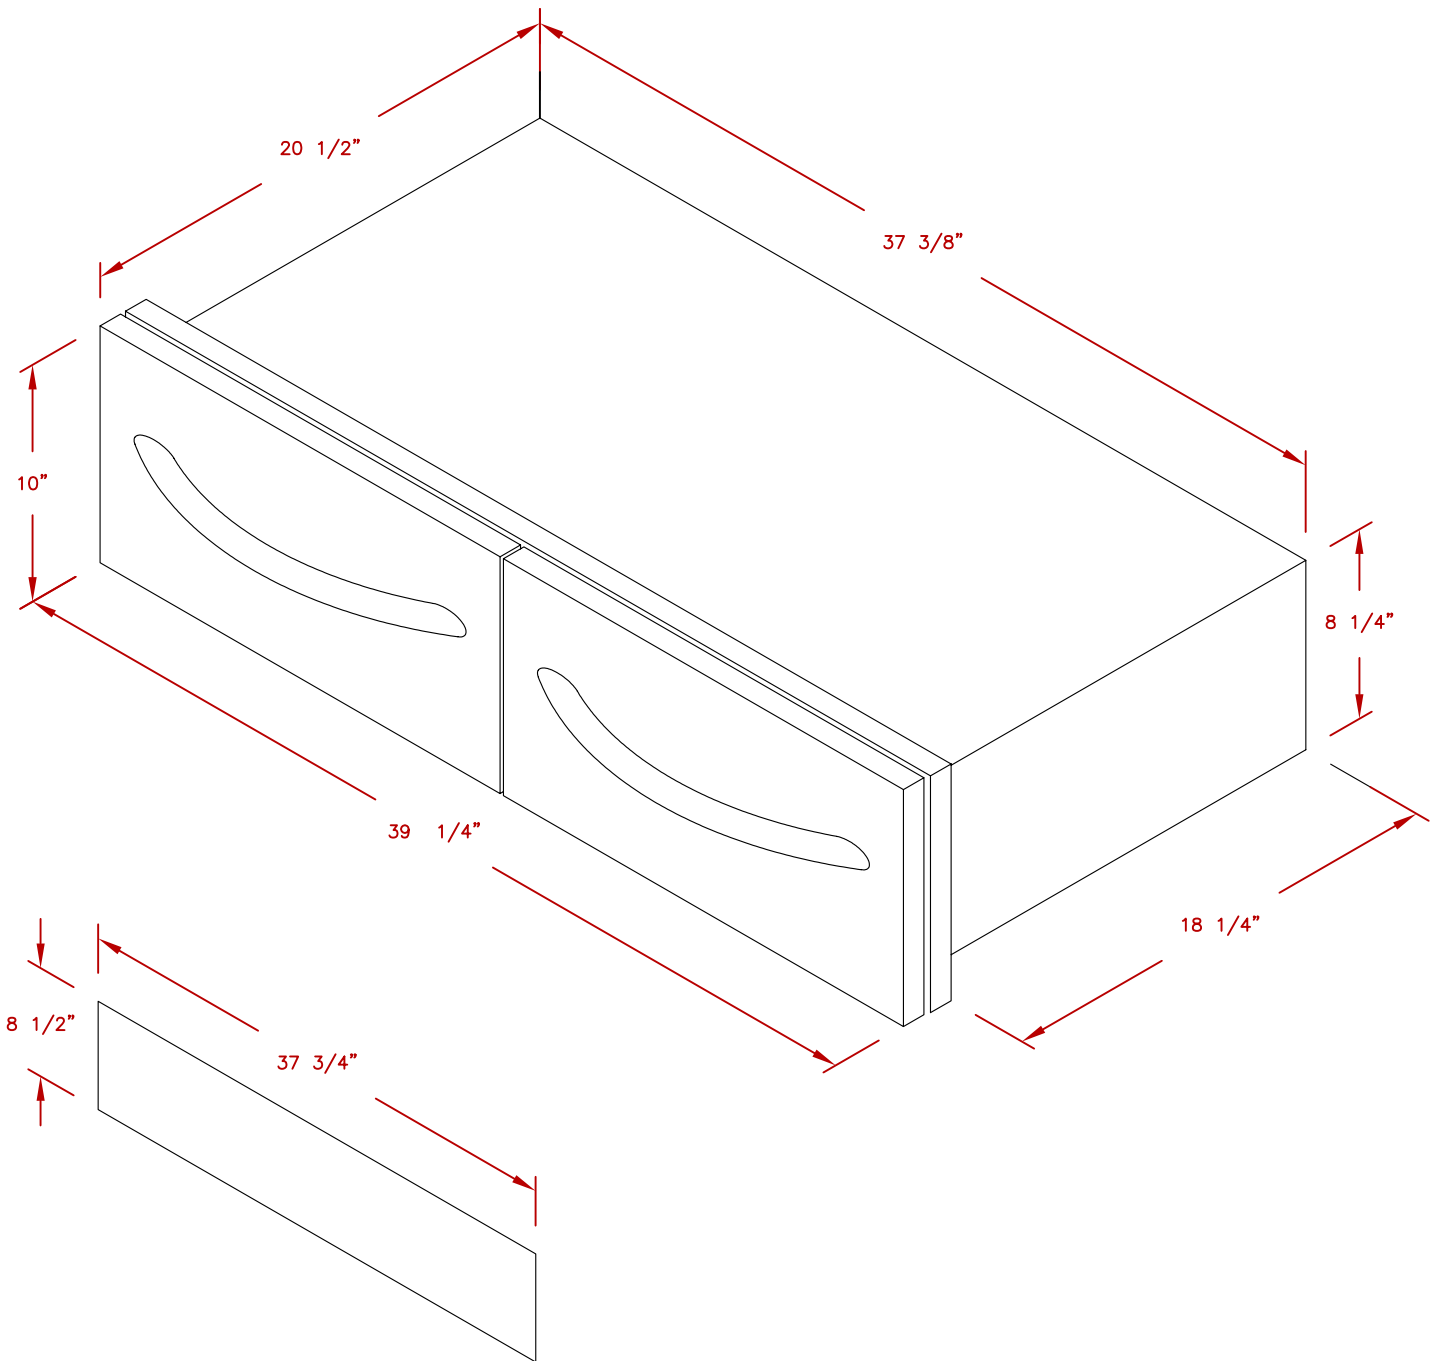

LINE	BBQ LINE
MODEL	2 DRAWER HORIZONTAL
NUM	

CUT OUT DIMENSIONS

TITLE
2014 BARBECUE LINE
DOORS & DRAWERS
2 DRAWER HORIZONTAL

SCALE:

DWG NO.
BBQ08867

DWG BY
S. LINARES

REVISED

REV. DESCR.