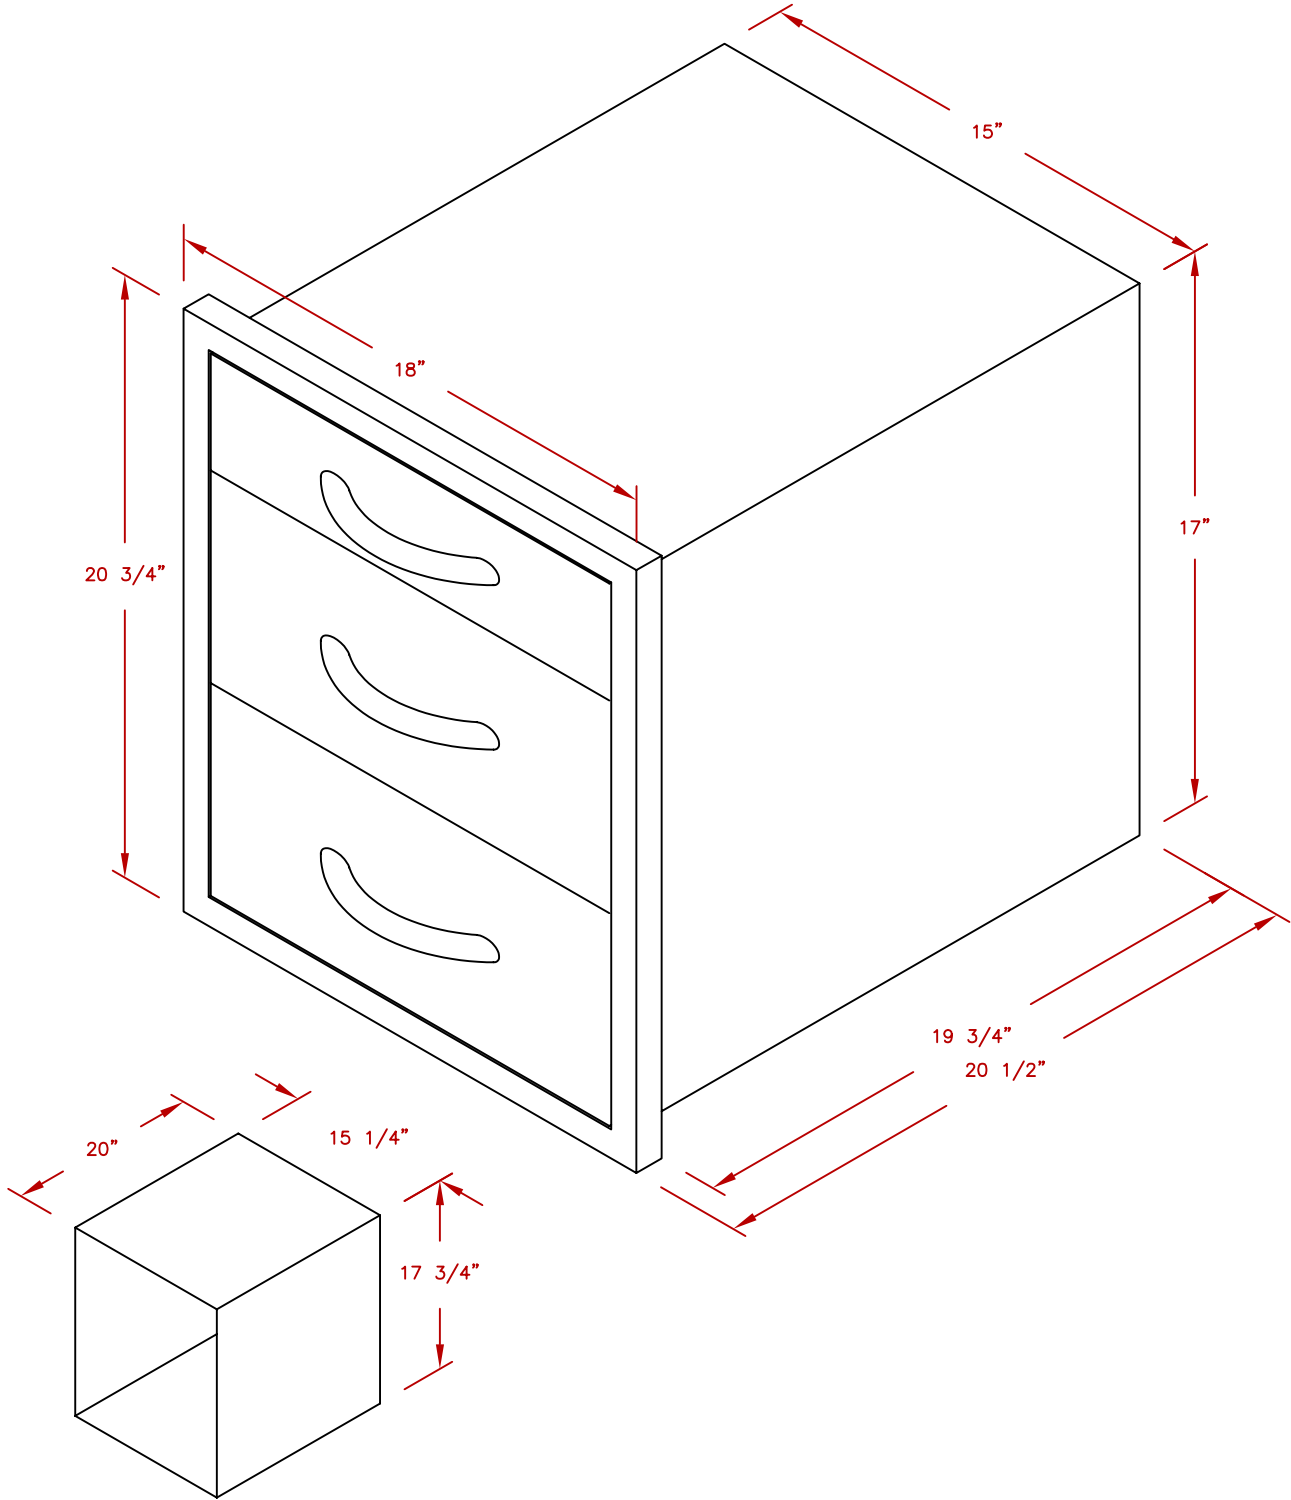

LINE	BBQ LINE
MODEL	3 DRAWER STORAGE WIDE
NUM	

CUT OUT DIMENSIONS

TITLE
 2017 BARBECUE LINE
 DOORS & DRAWERS
 3 DRAWER STORAGE WIDE

SCALE:
 REVISED

DWG NO.
 BBQ08866
 REV. DESCR.

DWG BY
 G.GARCIA
 DATE
 12/14/16