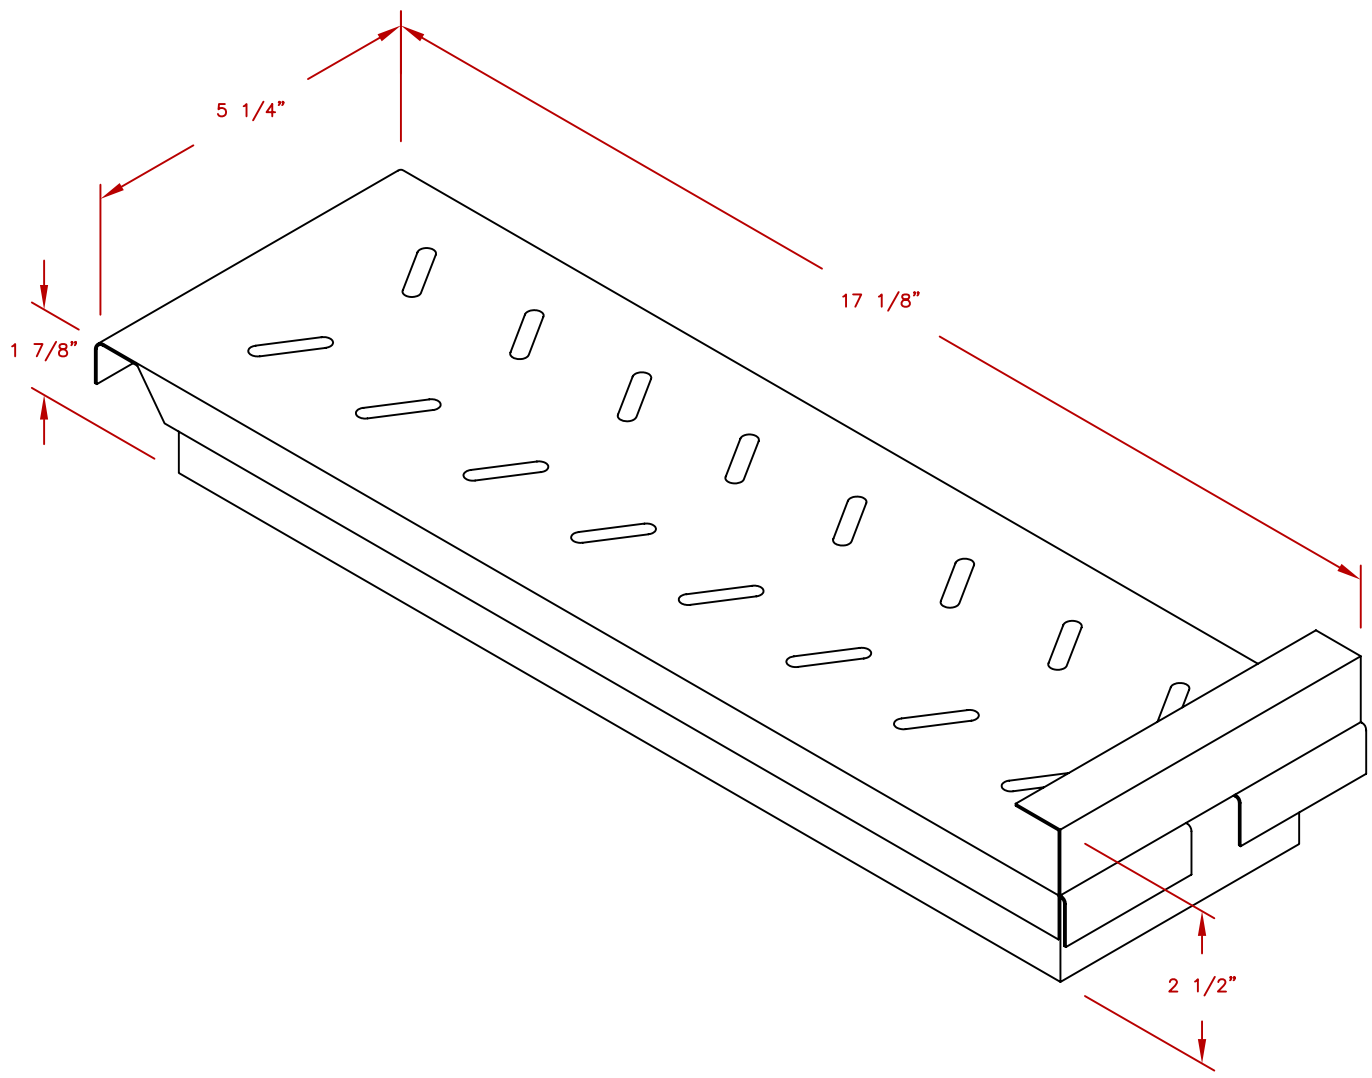

LINE	BBQ LINE
MODEL	SMOKE TRAY
NUM	

TITLE 2017 BARBECUE LINE
GRILL ACCESORIES
SMOKE TRAK

SCALE:
REVISED

DWG NO. BBQ08854P
REV. DESCR.

DWG BY G.GARCIA
DATE 12/14/16

NOTE:
DUE TO OUR CONTINUOUS IMPROVEMENT PROGRAM, ALL MODELS
AND SPECIFICATIONS ARE SUBJECT TO CHANGE WITHOUT NOTICE.