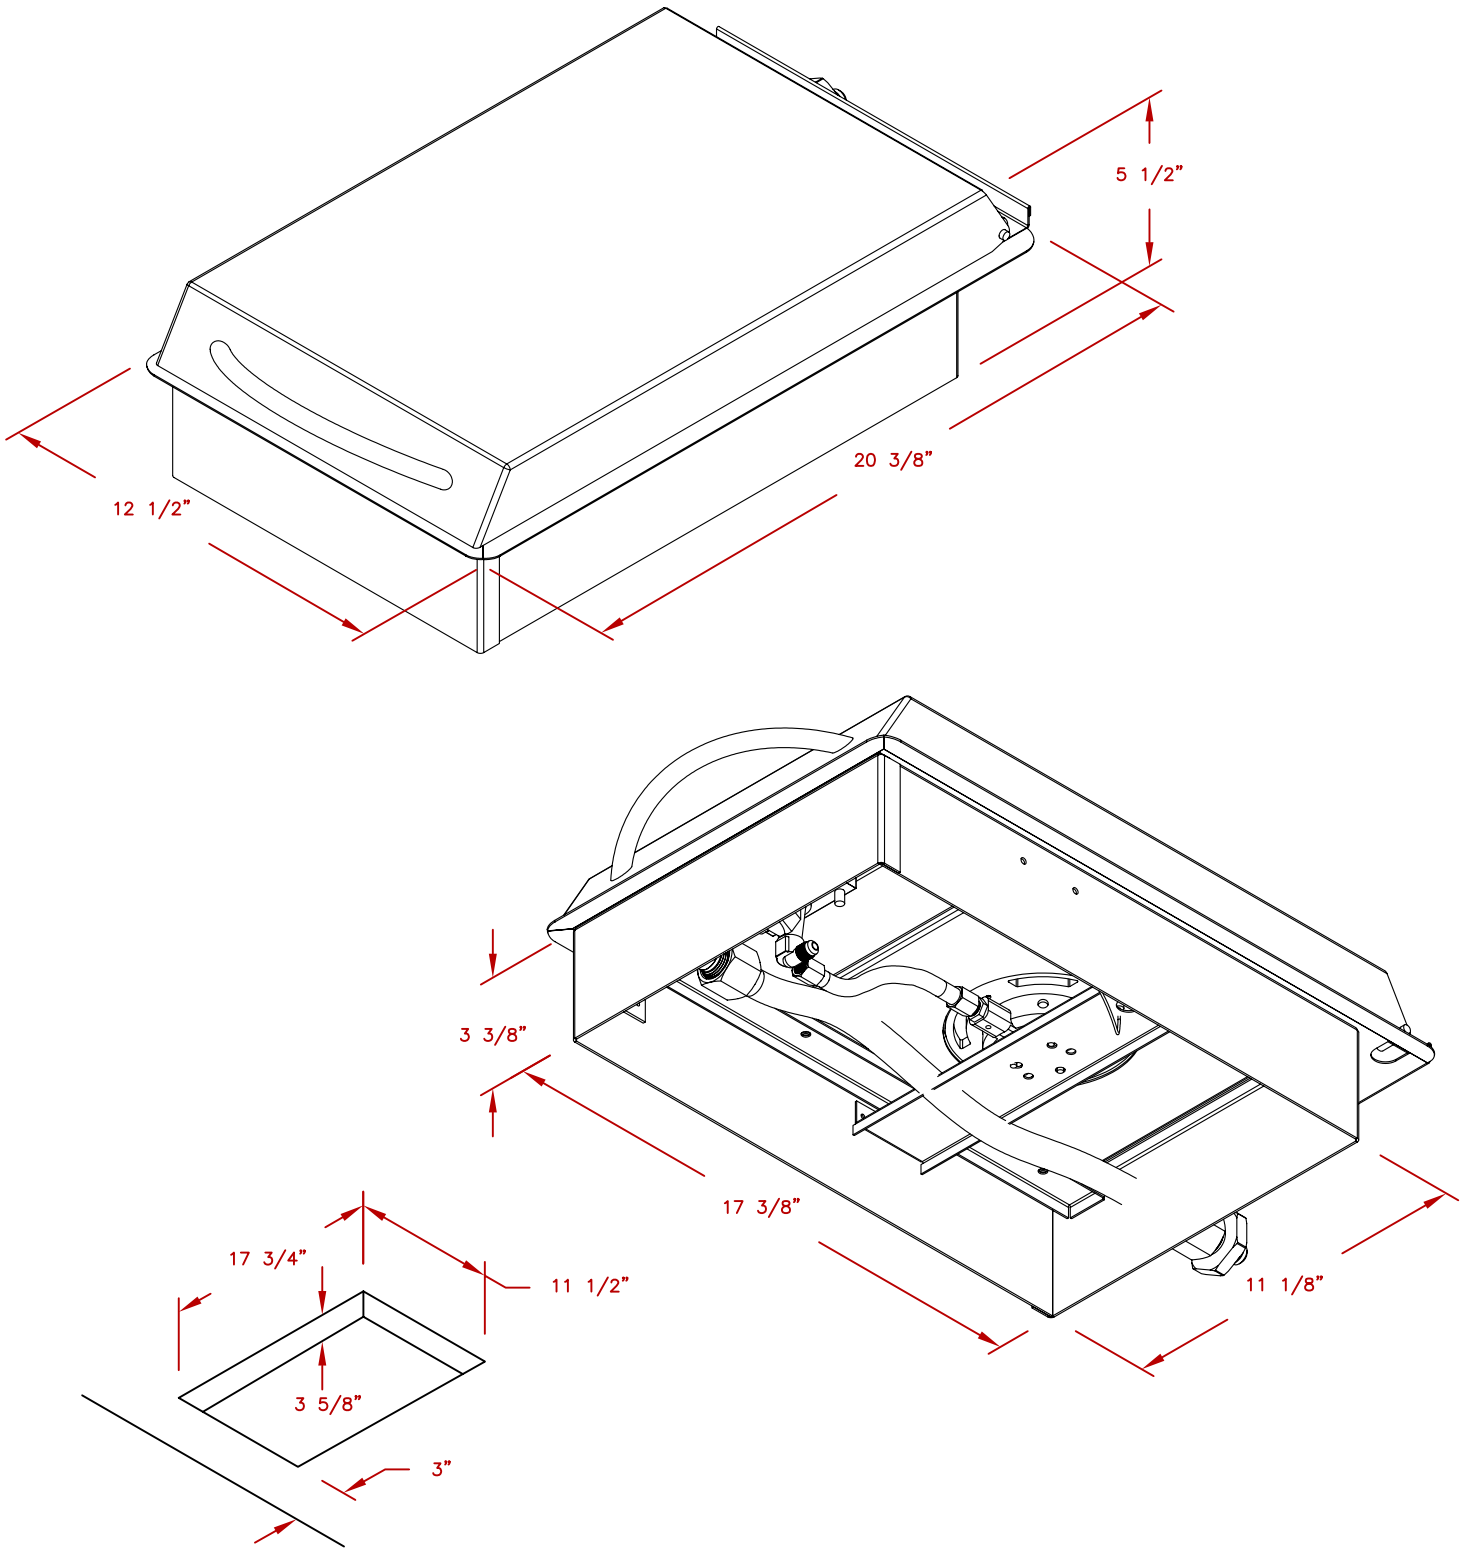

LINE	BBQ LINE
MODEL	STAD. SINGLE FLAT
NUM	

CUT OUT DIMENSIONS

	TITLE 2017 BARBECUE LINE SIDE BURNERS STAD. SINGLE FLAT	
	SCALE:	DWG NO. BBQ08852P
REVISED	REV. DESCR.	DATE 12/14/16

NOTE:  
DUE TO OUR CONTINUOUS IMPROVEMENT PROGRAM, ALL MODELS  
AND SPECIFICATIONS ARE SUBJECT TO CHANGE WITHOUT NOTICE.