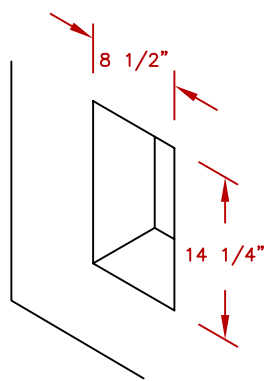

|       |                     |
|-------|---------------------|
| LINE  | BBQ LINE            |
| MODEL | PAPER TOWEL STORAGE |
| NUM   |                     |

CUT OUT DIMENSIONS

|   |   |                     |
|---|---|---------------------|
|  | TITLE<br>2017 BARBECUE LINE<br>DOORS & DRAWERS<br>PAPER TOWER STORAGE |                     |
|   | SCALE:  | DWG NO.<br>BBQ07910 |
| REVISED   | REV. DESCR.   | DATE<br>12/14/16    |