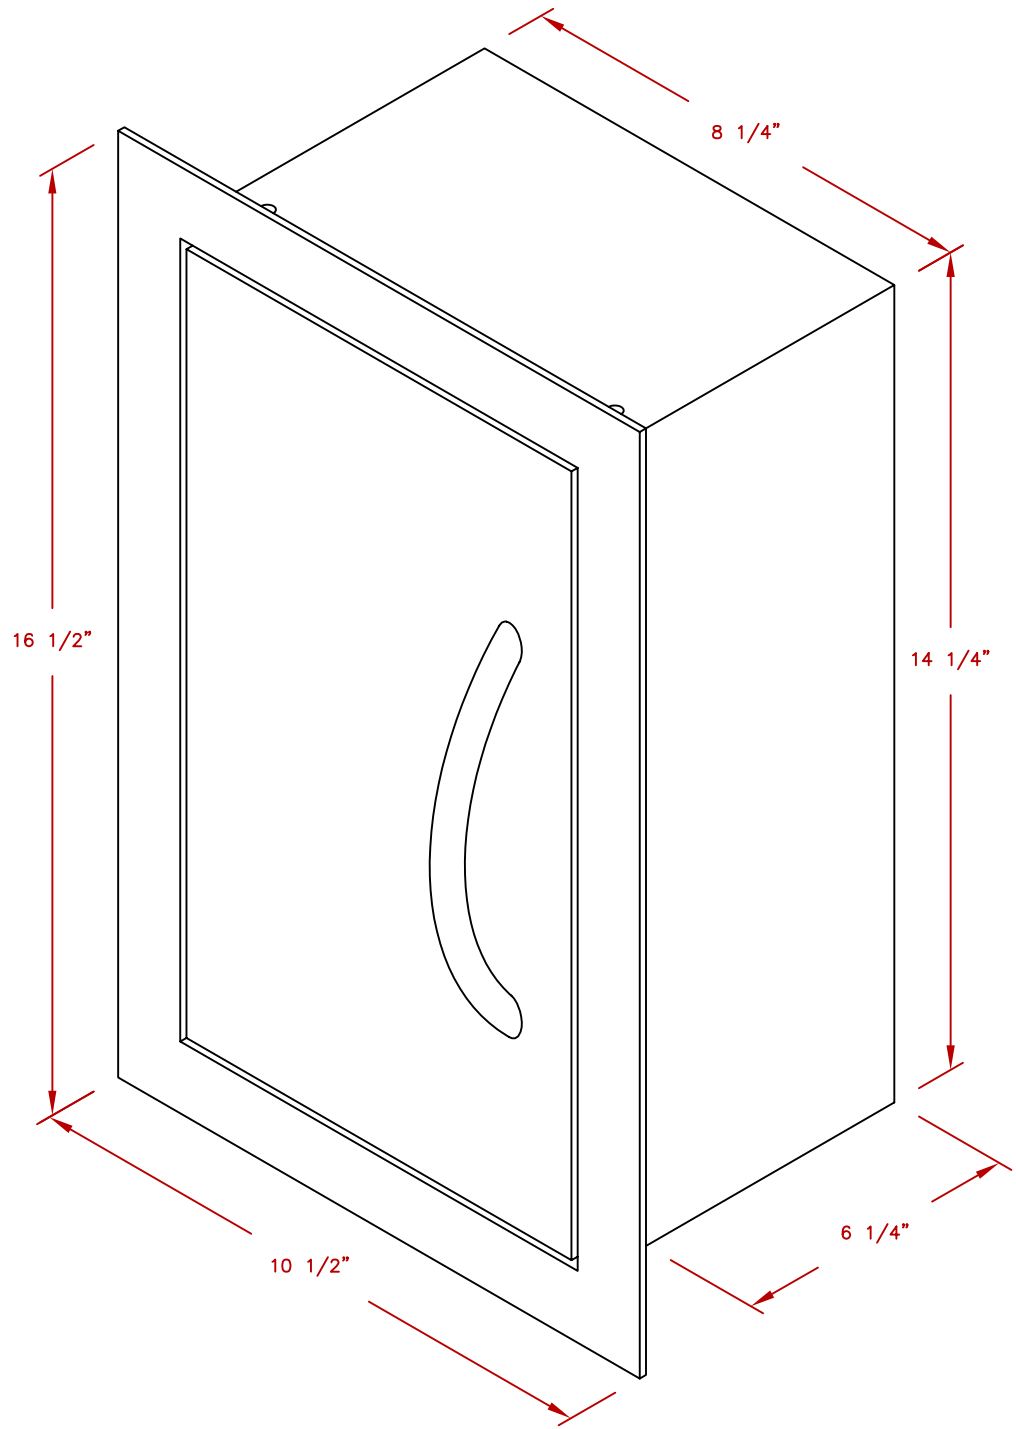

|       |                     |
|-------|---------------------|
| LINE  | BBQ LINE            |
| MODEL | PAPER TOWEL STORAGE |
| NUM   |                     |

CUT OUT DIMENSIONS

|   |   |                     |
|---|---|---------------------|
|  | TITLE<br>2017 BARBECUE LINE<br>DOORS & DRAWERS<br>PAPER TOWER STORAGE |                     |
|   | SCALE:  | DWG NO.<br>BBQ07910 |
| REVISED   | REV. DESCR.   | DATE<br>12/14/16    |