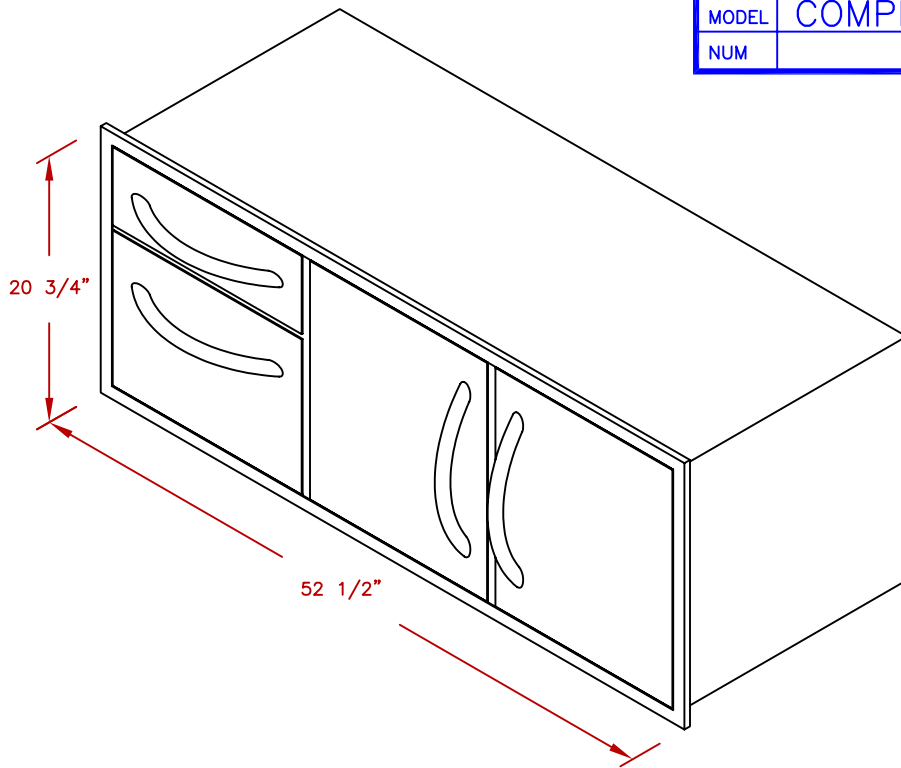

LINE	BBQ LINE
MODEL	COMPLETE UTILITY STORAGE SET
NUM	

CUT OUT DIMENSIONS

	TITLE 2017 BARBECUE LINE DOORS & DRAWERS COMPLETE UTILITY STORAGE SET	
	SCALE:	DWG NO. BBQ07909
REVISED	REV. DESCR.	DWG BY G.GARCIA
		DATE 12/14/16