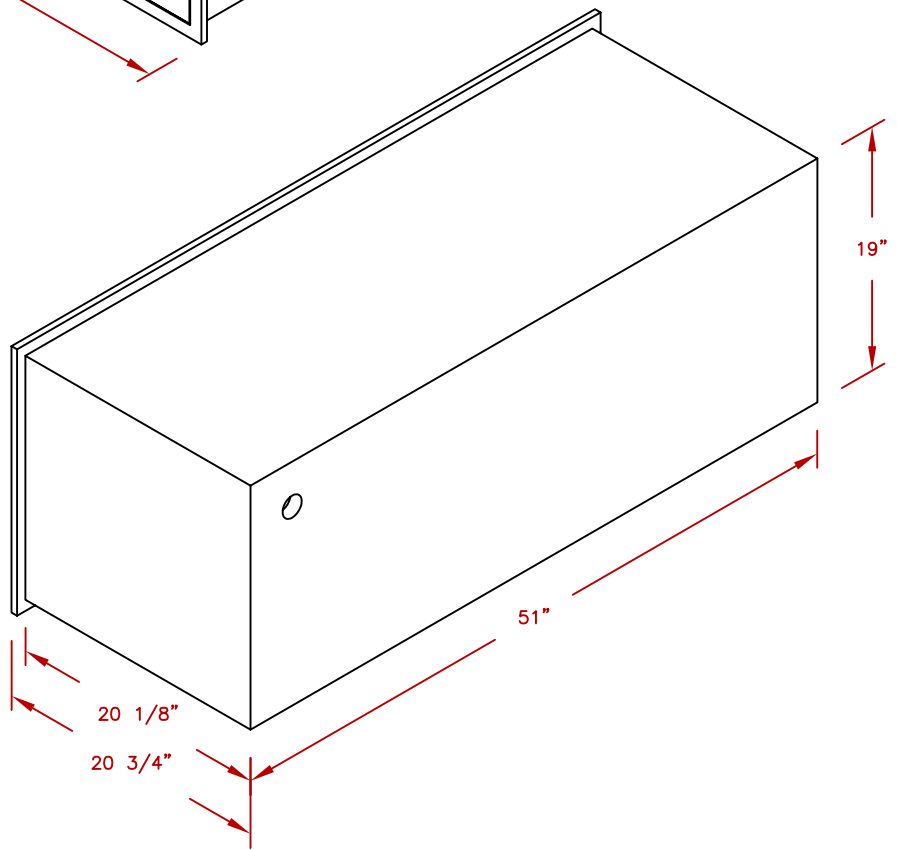

LINE	BBQ LINE
MODEL	COMPLETE UTILITY STORAGE SET
NUM	

CUT OUT DIMENSIONS

	TITLE 2017 BARBECUE LINE DOORS & DRAWERS COMPLETE UTILITY STORAGE SET	
	SCALE:	DWG NO. BBQ07909
REVISED	REV. DESCR.	DWG BY G.GARCIA
		DATE 12/14/16