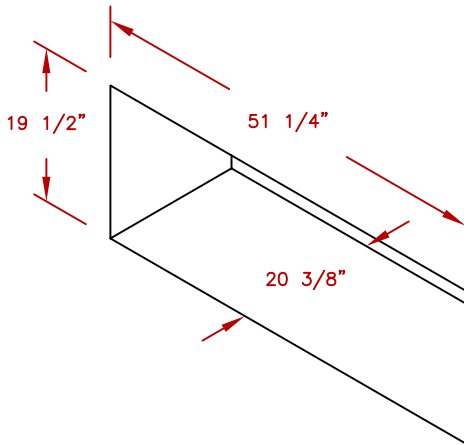

LINE	BBQ LINE
MODEL	COMPLETE UTILITY STORAGE SET
NUM	

CUT OUT DIMENSIONS

	TITLE 2017 BARBECUE LINE DOORS & DRAWERS COMPLETE UTILITY STORAGE SET	
	SCALE:	DWG NO. BBQ07909
REVISED	REV. DESCR.	DWG BY G.GARCIA
		DATE 12/14/16