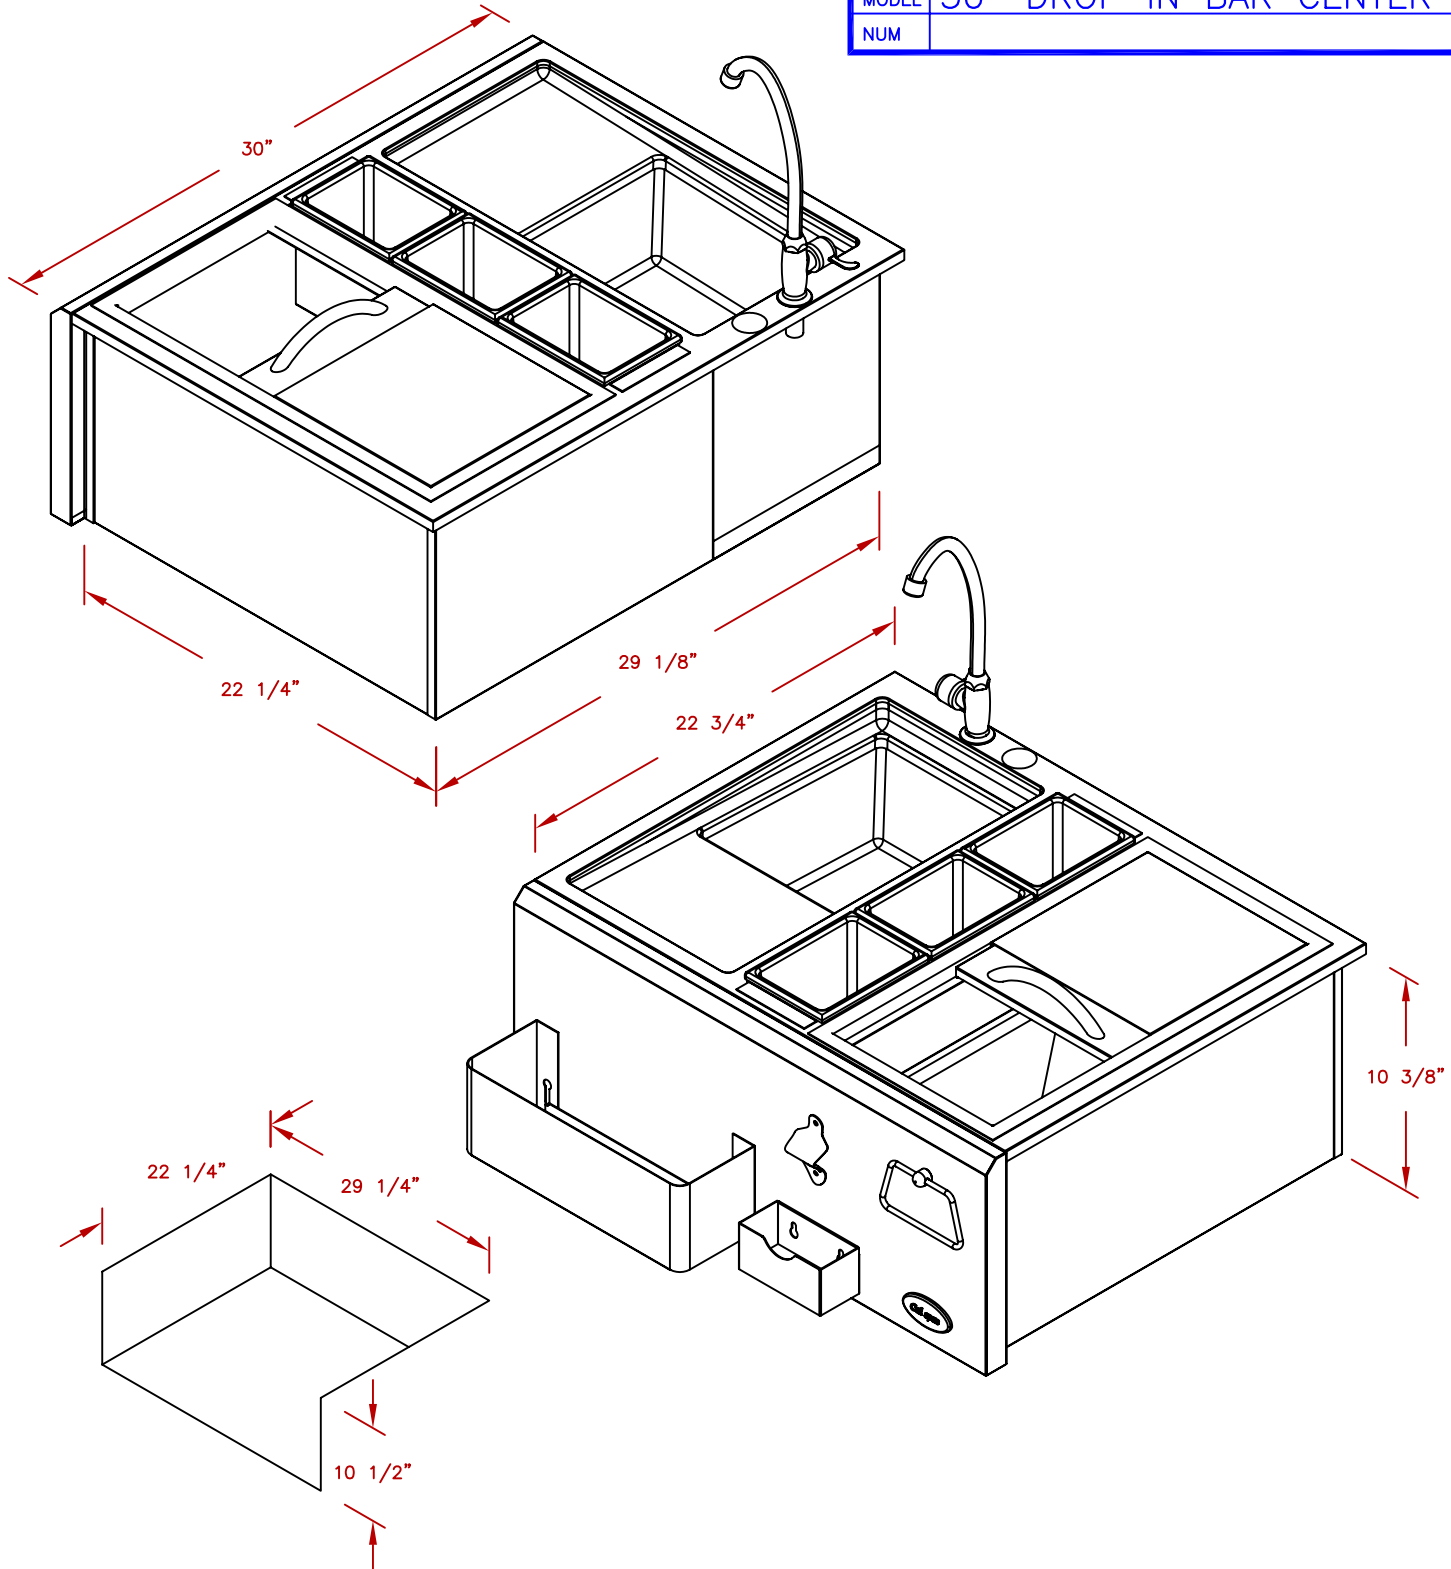

LINE	BBQ LINE	
MODEL	30" DROP IN BAR CENTER	
NUM		

CUT OUT DIMENSIONS

TITLE 2017 BARBECUE LINE
ACCESSORIES-DROP IN-
30" DROP IN BAR CENTER

SCALE:

DWG NO. BBQ07902

DWG BY G.GARCIA

REVISED

REV. DESCR.