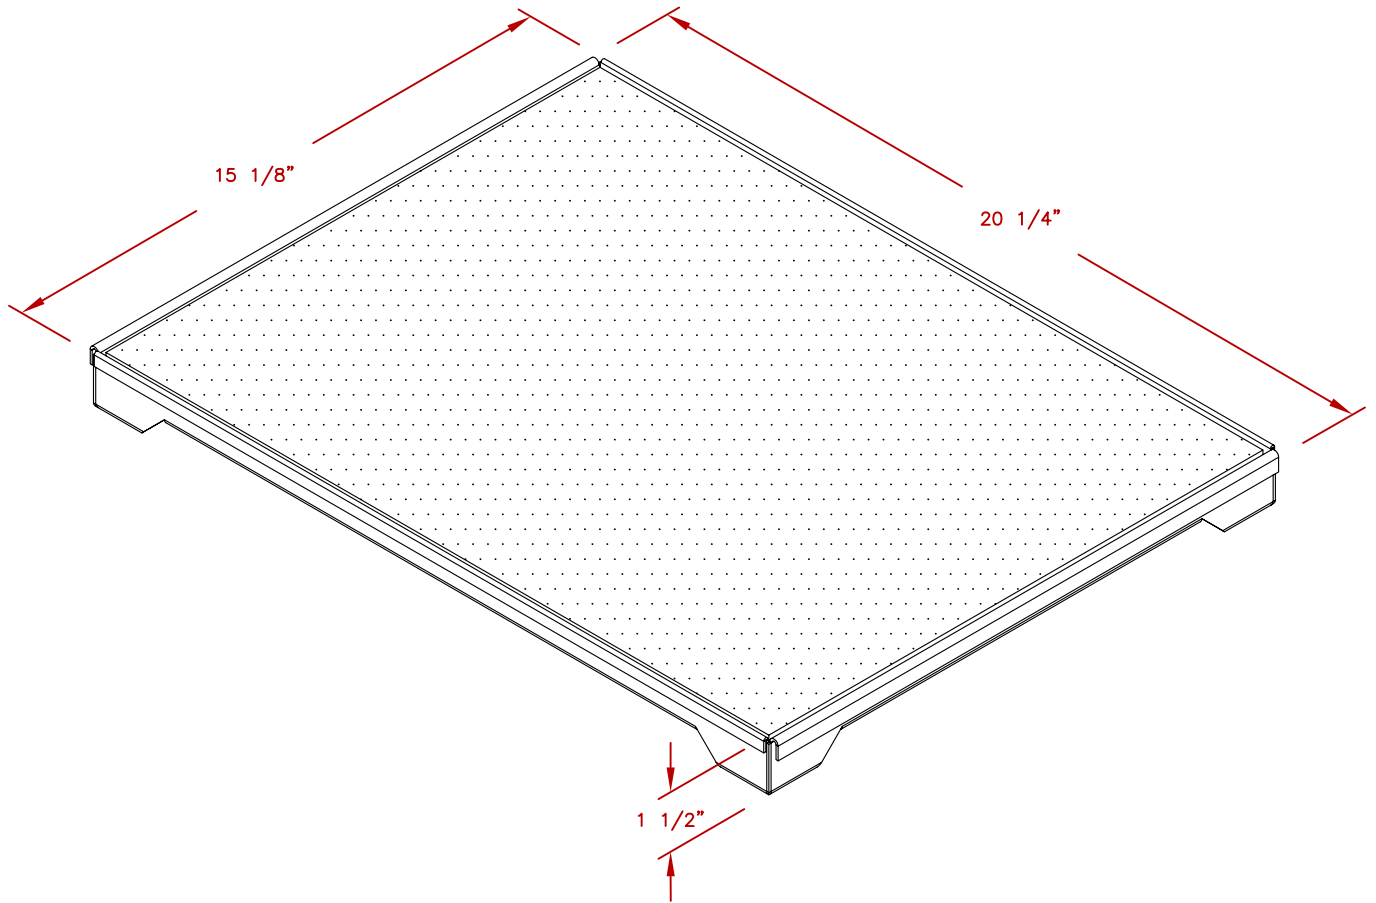

LINE	BBQ LINE
MODEL	PIZZA BRICK TRAY
NUM	

	TITLE 2017 BARBECUE LINE ACCESORIES PIZZA BRICK TRAY	
	SCALE:	DWG NO. BBQ07900
REVISED	REV. DESCR.	DWG BY G.GARCIA
		DATE 12/14/16

NOTE:
DUE TO OUR CONTINUOUS IMPROVEMENT PROGRAM, ALL MODELS
AND SPECIFICATIONS ARE SUBJECT TO CHANGE WITHOUT NOTICE.