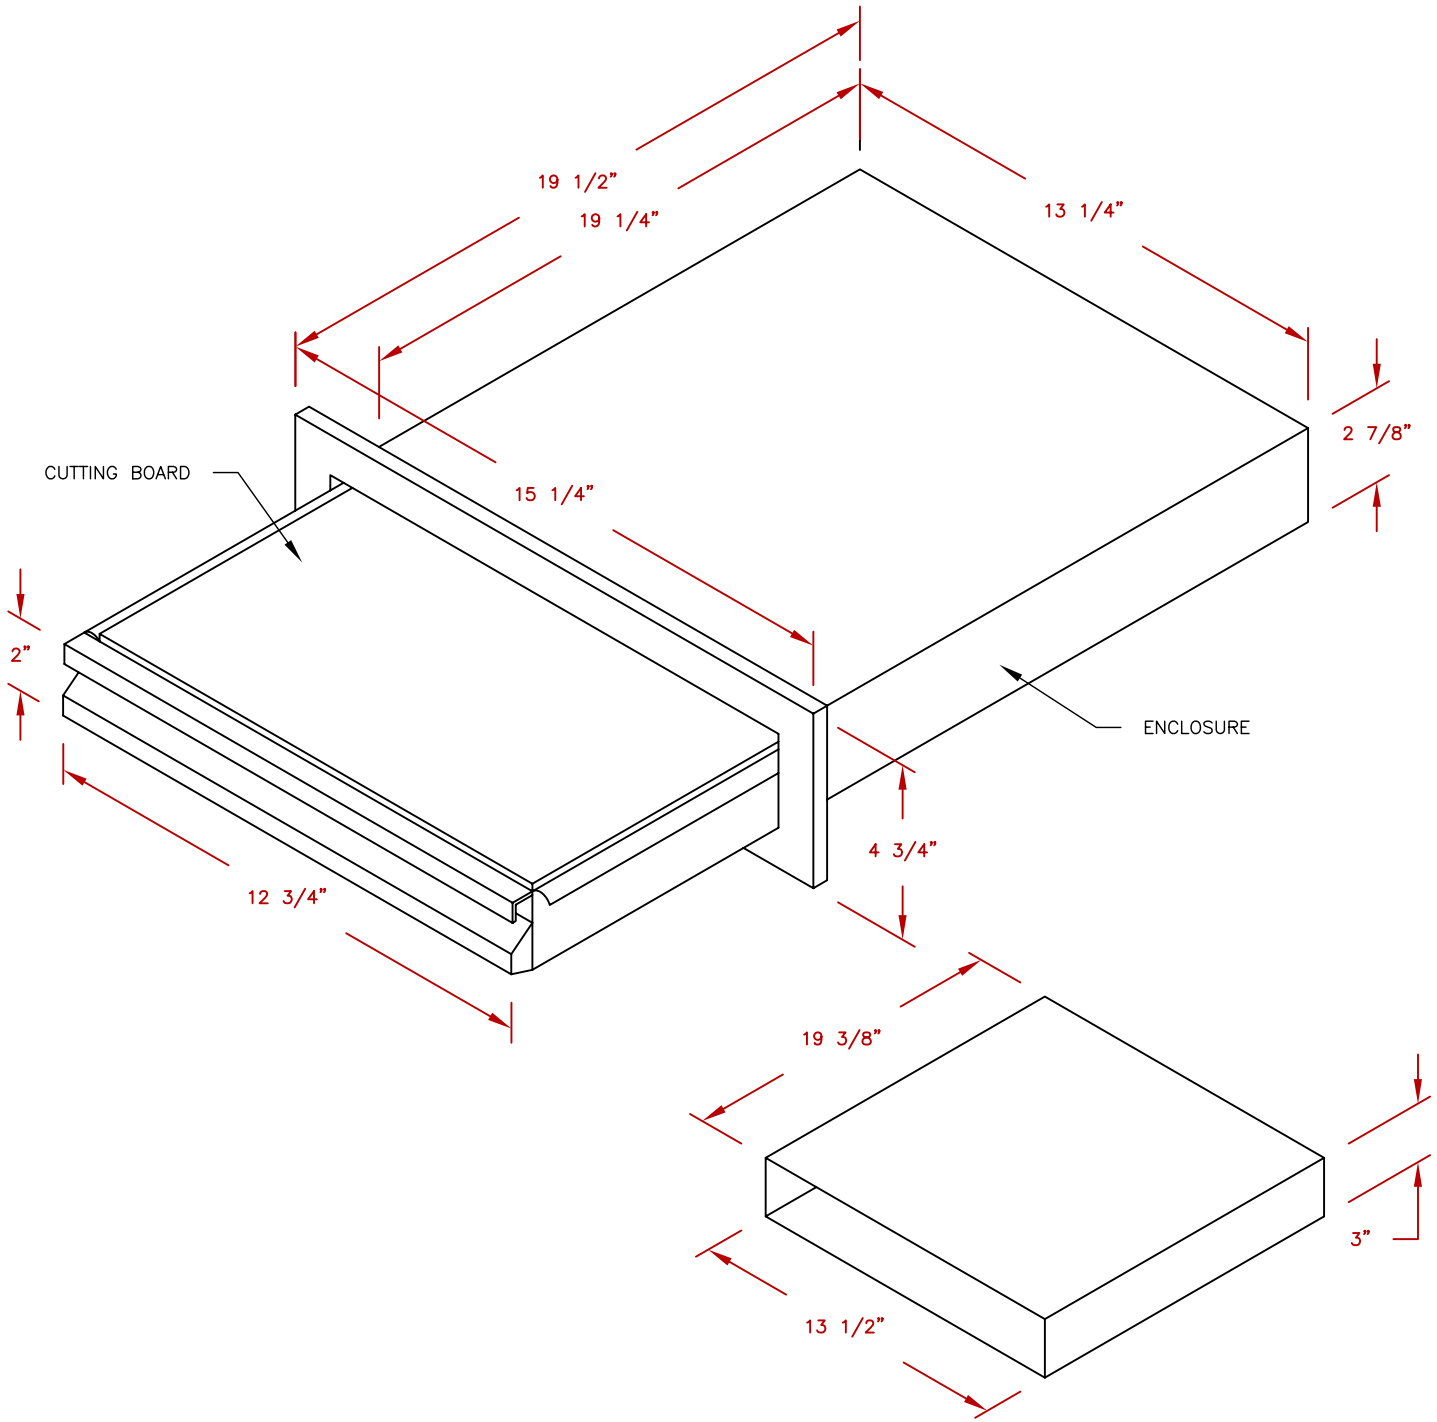

LINE	BBQ LINE
MODEL	PULL OUT CUTTING BOARD
NUM	

CUT OUT DIMENSIONS

	TITLE 2017 BARBECUE LINE GRILL ACCESORIES PULL OUT CUTTING BOARD	
	SCALE:	DWG NO. BBQ07891P
REVISED	REV. DESCR.	DATE 08/03/17

NOTE:
DUE TO OUR CONTINUOUS IMPROVEMENT PROGRAM, ALL MODELS
AND SPECIFICATIONS ARE SUBJECT TO CHANGE WITHOUT NOTICE.