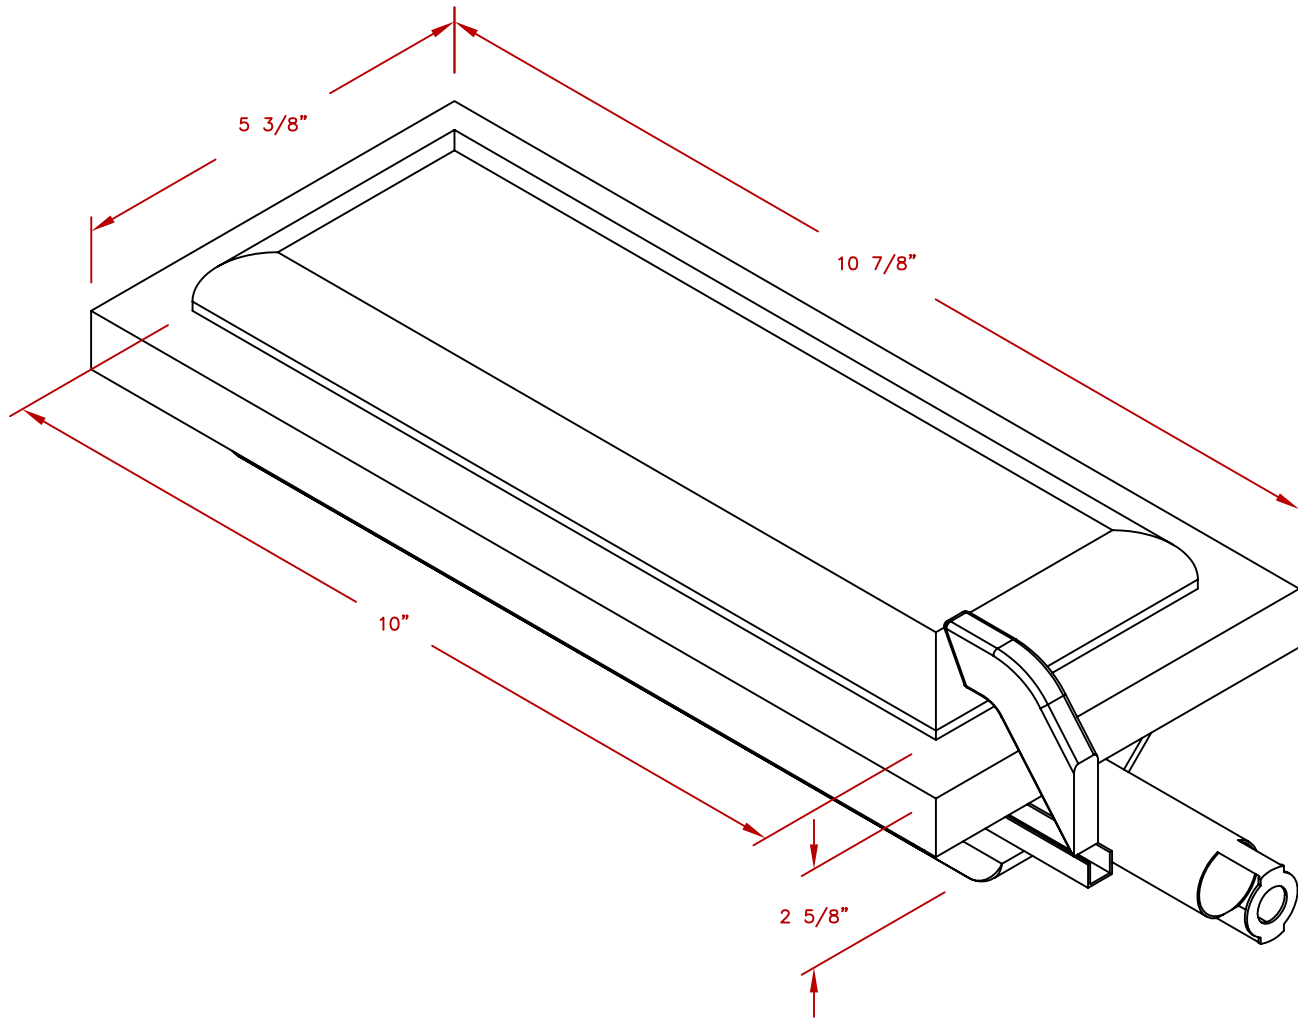

LINE	BBQ LINE
MODEL	SEAR ZONE BURNER
NUM	

	TITLE 2017 BARBECUE LINE GRILL ACCESORIES SEAR ZONE BURNER	
	SCALE:	DWG NO. BBQ07890P
REVISED	REV. DESCR.	DWG BY G.GARCIA
		DATE 12/14/16

NOTE:
DUE TO OUR CONTINUOUS IMPROVEMENT PROGRAM, ALL MODELS
AND SPECIFICATIONS ARE SUBJECT TO CHANGE WITHOUT NOTICE.