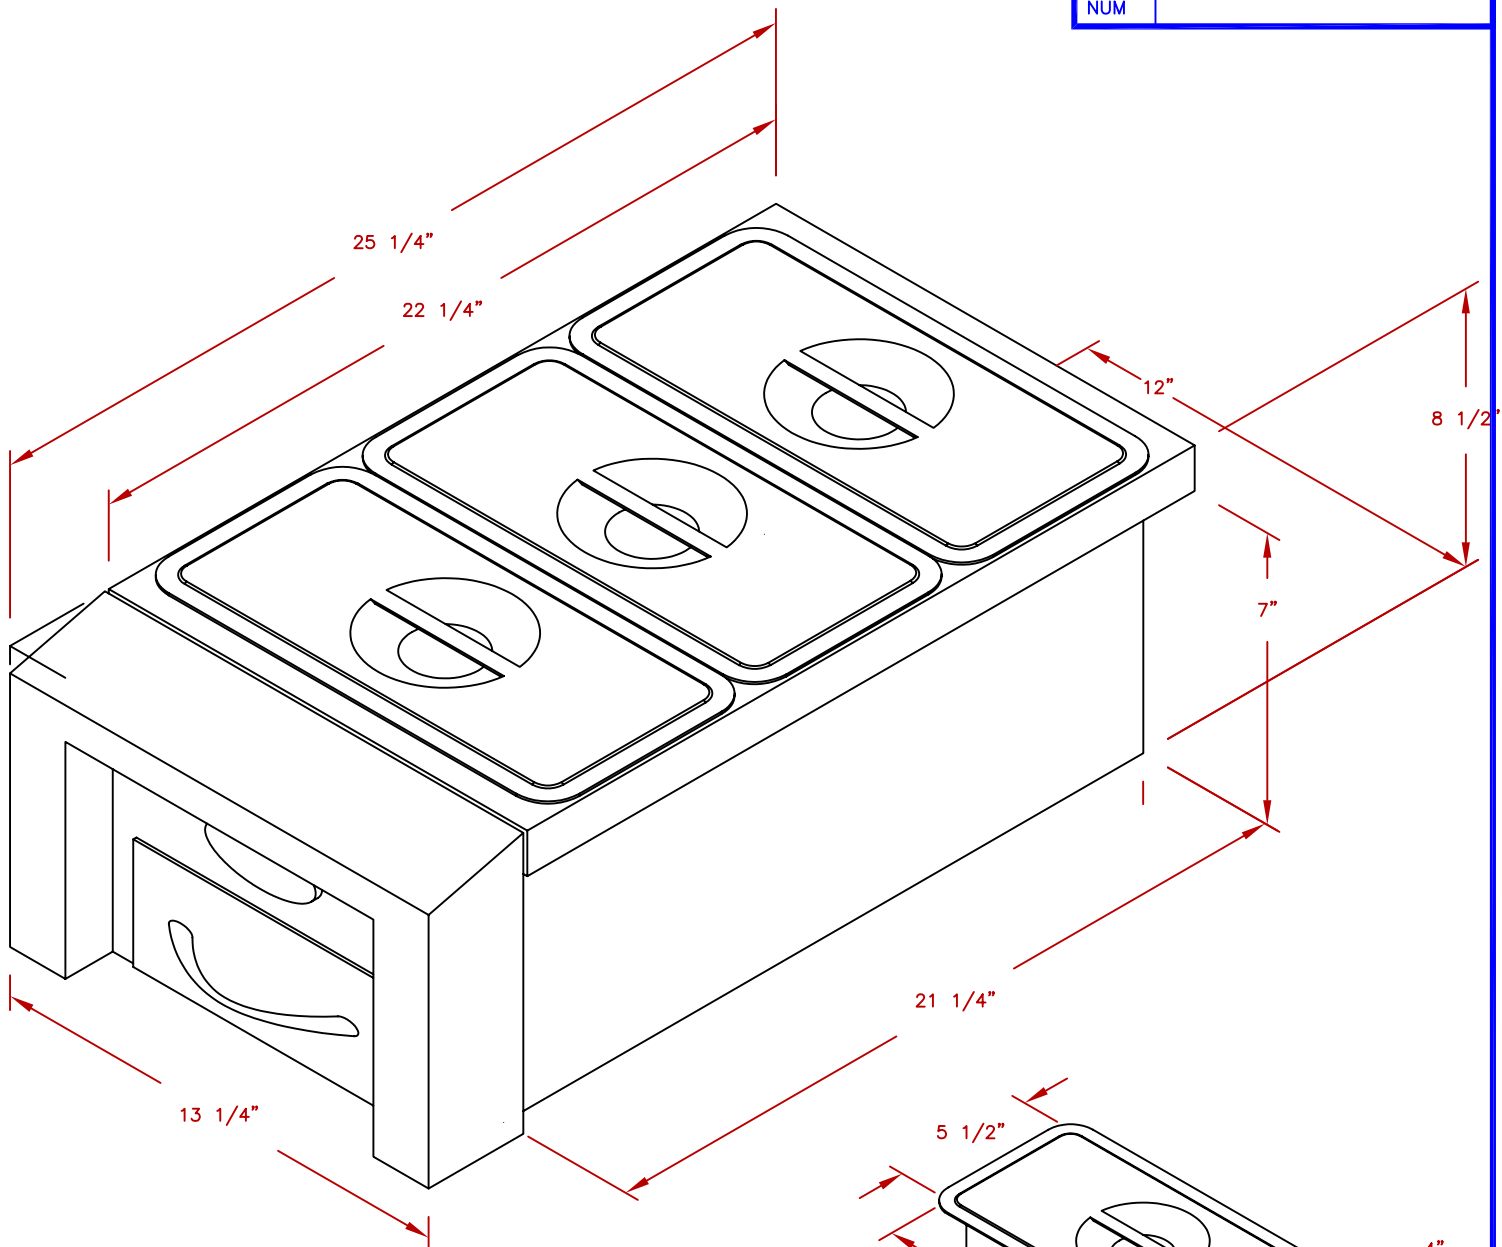

LINE	BBQ LINE
MODEL	FOOD WARMER
NUM	

CUT OUT DIMENSIONS

TITLE  
2017 BARBECUE LINE  
ACCESSORIES-DROP IN-  
12" FOOD WARMER

SCALE:  
REVISED

DWG NO.  
BBQ07888P  
REV. DESCR.

DWG BY  
G.GARCIA  
DATE  
12/14/16