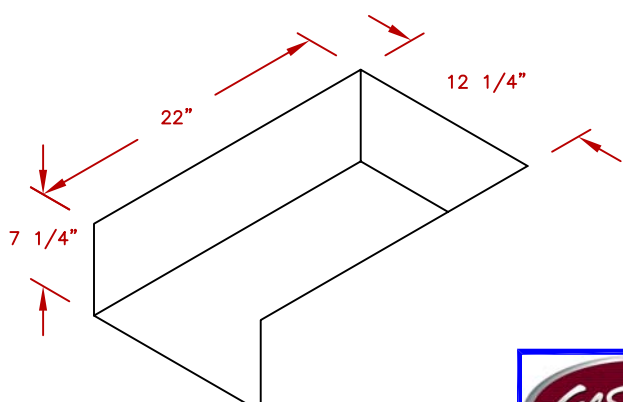

LINE	BBQ LINE
MODEL	FOOD WARMER
NUM	

CUT OUT DIMENSIONS

TITLE  
2017 BARBECUE LINE  
ACCESSORIES-DROP IN-  
12" FOOD WARMER

SCALE:  
REVISED

DWG NO.  
BBQ07888P  
REV. DESCR.

DWG BY  
G.GARCIA  
DATE  
12/14/16