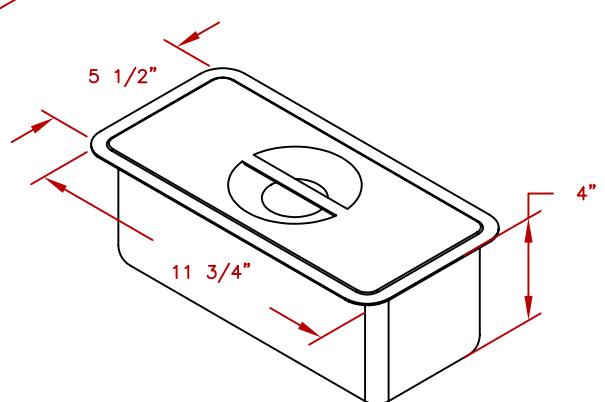

LINE	BBQ LINE
MODEL	FOOD WARMER
NUM	

CUT OUT DIMENSIONS

TITLE  
2017 BARBECUE LINE  
ACCESSORIES-DROP IN-  
12" FOOD WARMER

SCALE:  
REVISED

DWG NO.  
BBQ07888P  
REV. DESCR.

DWG BY  
G.GARCIA  
DATE  
12/14/16