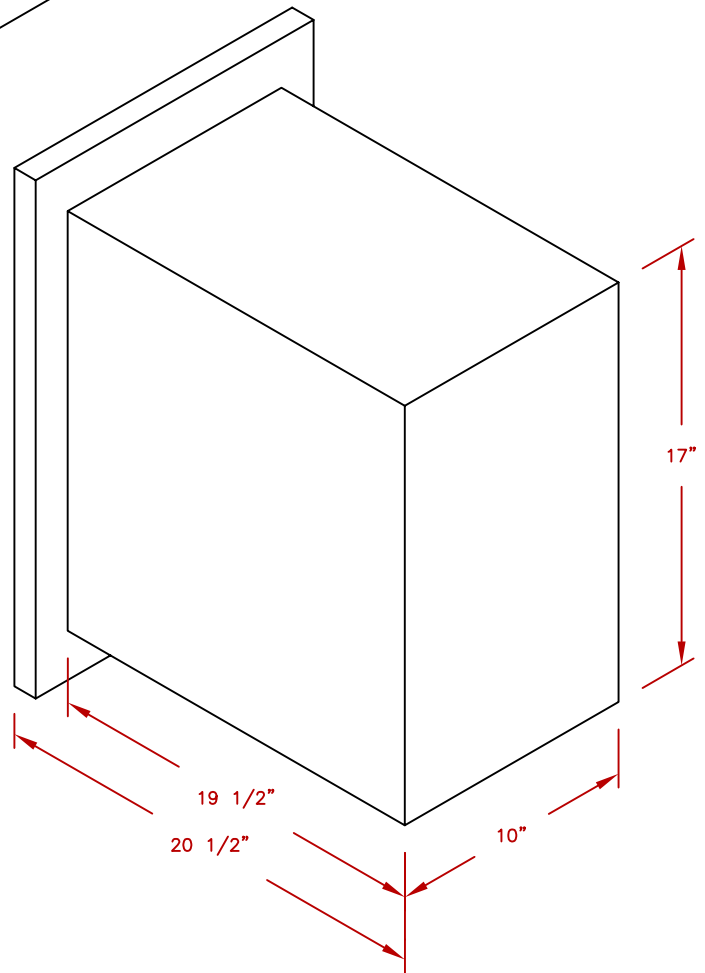

LINE	BBQ LINE		
MODEL	2	DRAWER STRG	DEEP DRAWER
NUM			

CUT OUT DIMENSIONS

TITLE 2017 BARBECUE LINE  
DOORS & DRAWERS  
2 DRAWER STRG DEEP DRAWER

SCALE:

DWG NO. BBQ07868P

DWG BY G.GARCIA

REVISED

REV. DESCR.