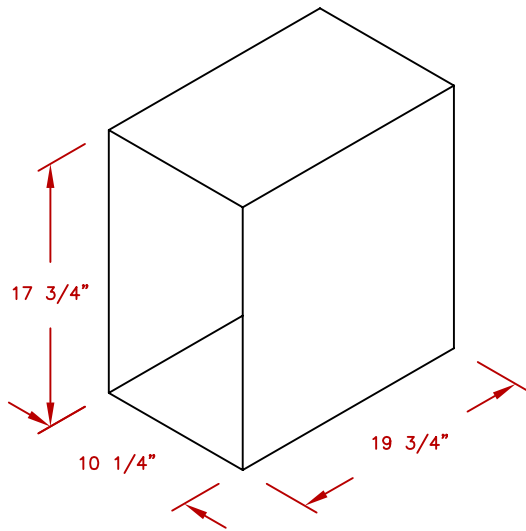

LINE	BBQ LINE		
MODEL	2	DRAWER STRG	DEEP DRAWER
NUM			

CUT OUT DIMENSIONS

TITLE 2017 BARBECUE LINE  
DOORS & DRAWERS  
2 DRAWER STRG DEEP DRAWER

SCALE:

DWG NO. BBQ07868P

DWG BY G.GARCIA

REVISED

REV. DESCR.