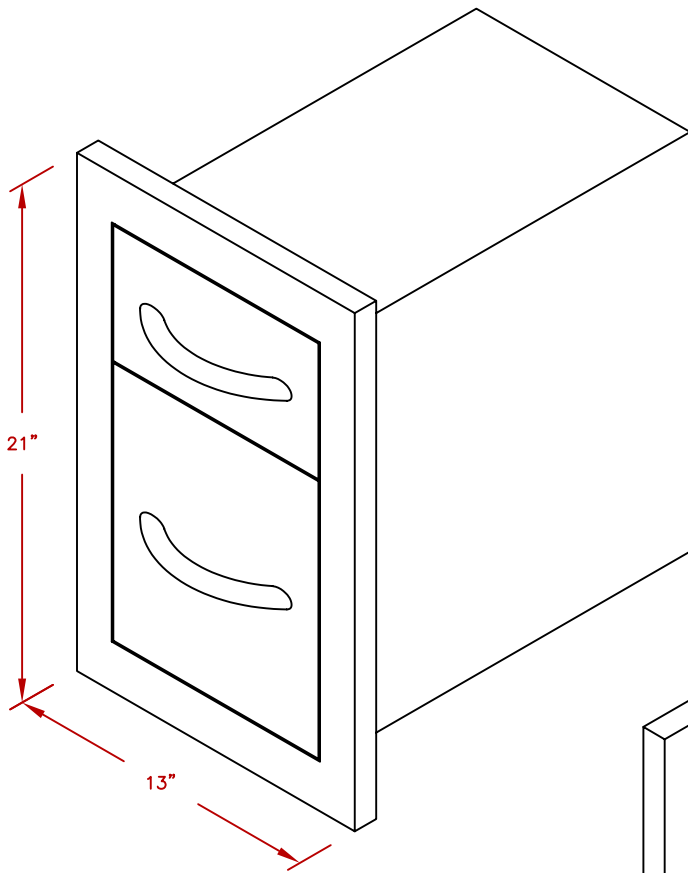

LINE	BBQ LINE		
MODEL	2	DRAWER STRG	DEEP DRAWER
NUM			

CUT OUT DIMENSIONS

TITLE 2017 BARBECUE LINE  
DOORS & DRAWERS  
2 DRAWER STRG DEEP DRAWER

SCALE:

DWG NO. BBQ07868P

DWG BY G.GARCIA

REVISED

REV. DESCR.