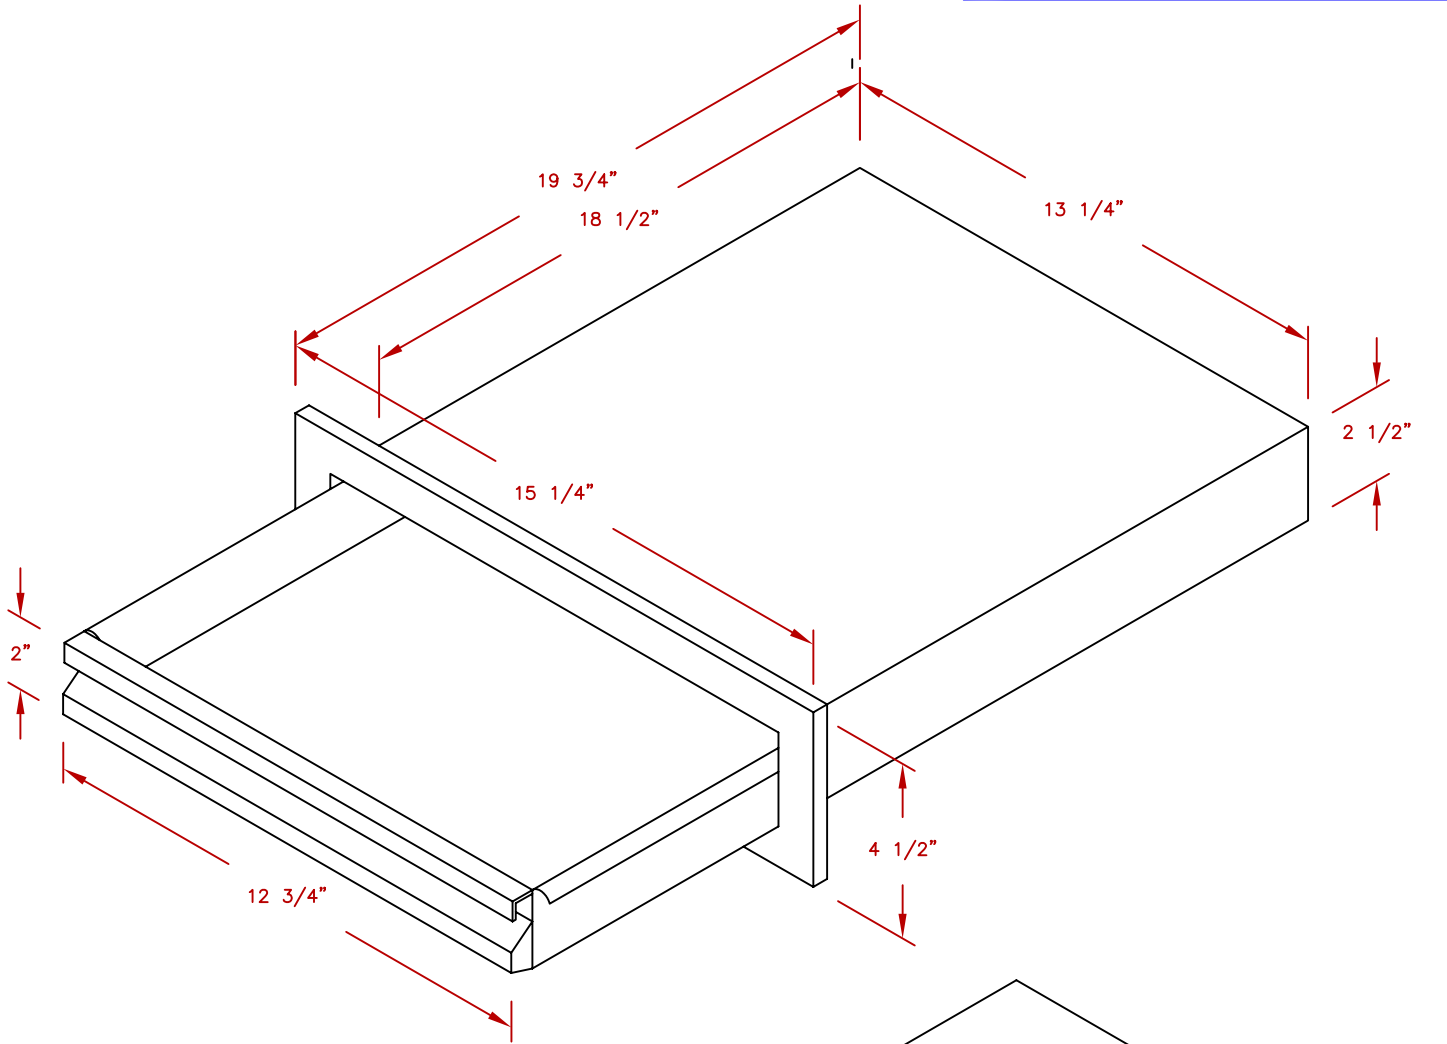

LINE	BBQ LINE
MODEL	GRIDDLE W/ STORAGE
NUM	

CUT OUT DIMENSIONS

TITLE
2017 BARBECUE LINE
GRILL ACCESSORIES
GRIDDLE W/ STORAGE

SCALE:
REVISED

DWG NO.
BBQ07862P
REV. DESCR.

DWG BY
G.GARCIA
DATE
12/14/16

NOTE:
DUE TO OUR CONTINUOUS IMPROVEMENT PROGRAM, ALL MODELS
AND SPECIFICATIONS ARE SUBJECT TO CHANGE WITHOUT NOTICE.