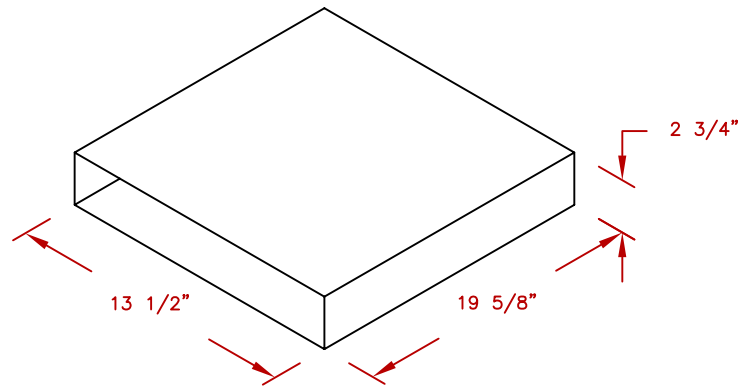

LINE	BBQ LINE
MODEL	GRIDDLE W/ STORAGE
NUM	

CUT OUT DIMENSIONS

TITLE
2017 BARBECUE LINE
GRILL ACCESSORIES
GRIDDLE W/ STORAGE

SCALE:
REVISED

DWG NO.
BBQ07862P
REV. DESCR.

DWG BY
G.GARCIA
DATE
12/14/16

NOTE:
DUE TO OUR CONTINUOUS IMPROVEMENT PROGRAM, ALL MODELS
AND SPECIFICATIONS ARE SUBJECT TO CHANGE WITHOUT NOTICE.