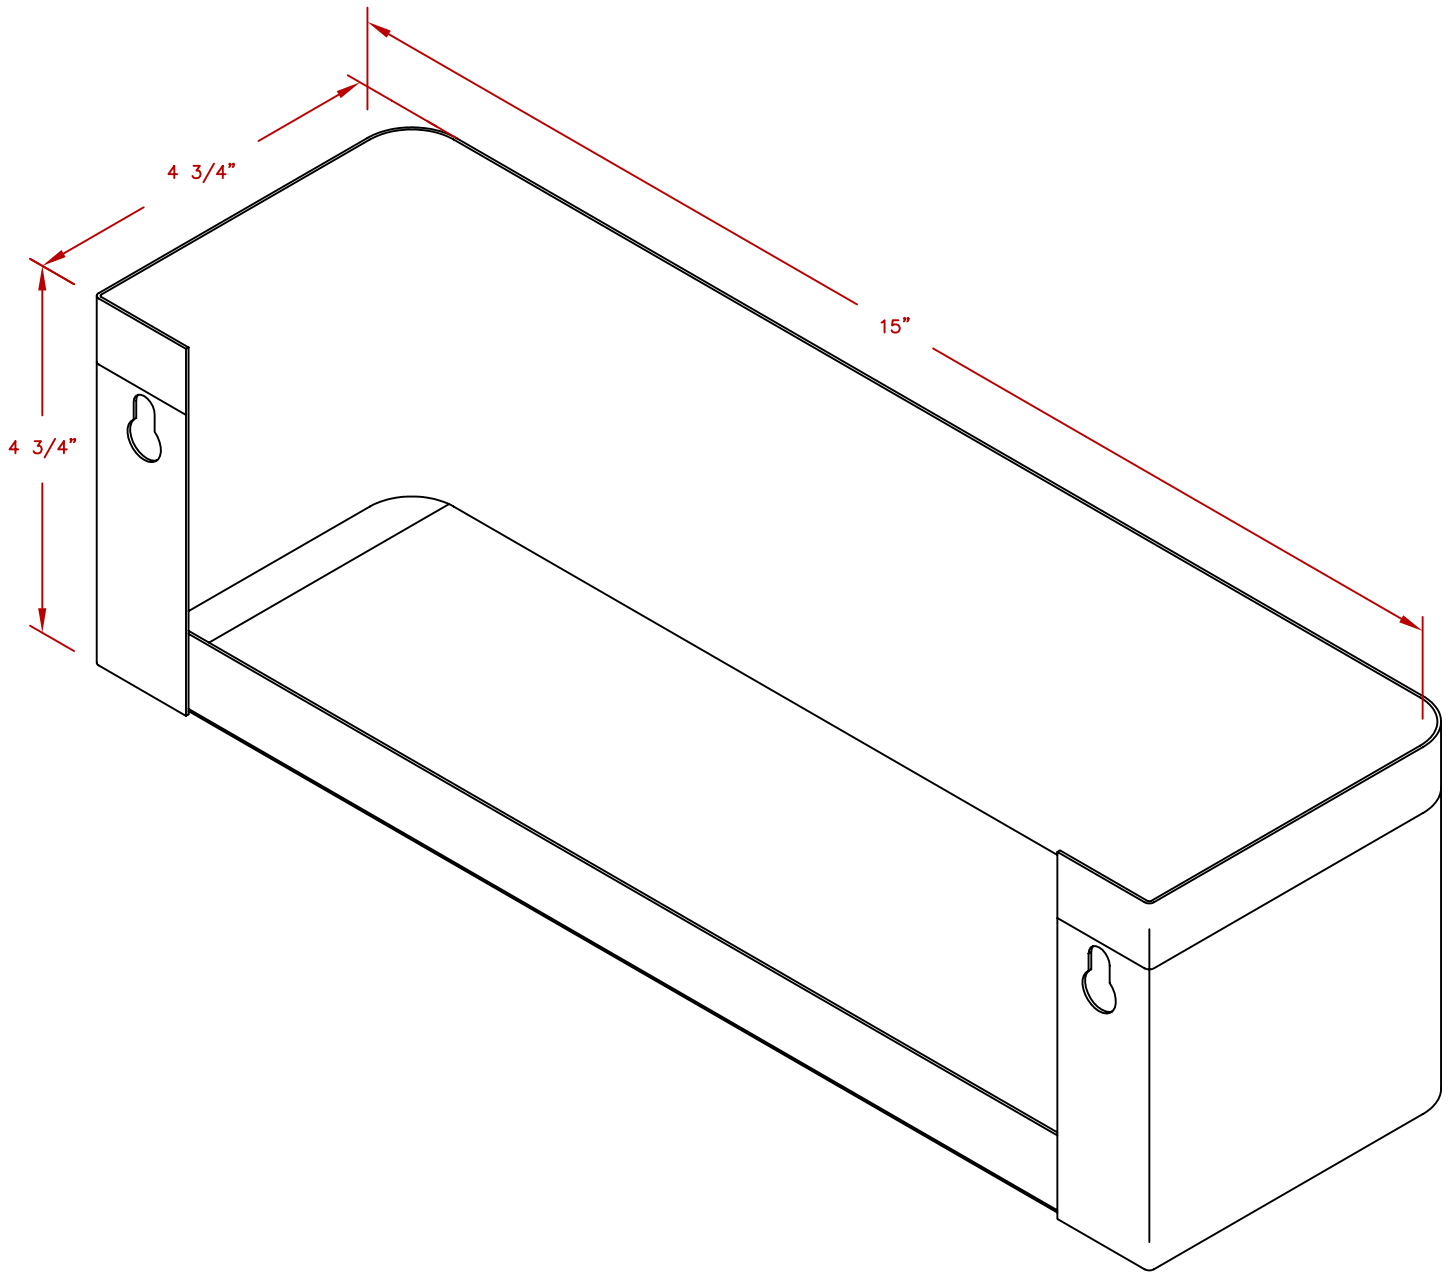

LINE	BBQ LINE
MODEL	15" SPICE / JUICE RACK
NUM	

NOTE:
 FITS 30" BAR CENTER OR ISLAND

	TITLE 2017 BARBECUE LINE ACCESSORIES-DROP IN- 15" SPICE / JUICE RACK	
	SCALE: 	DWG NO. BBQ07846P-30
REVISED	REV. DESCR.	DATE 12/14/16